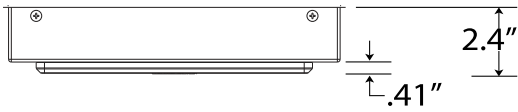

Venture 54W Surface Mount LED Canopy Light