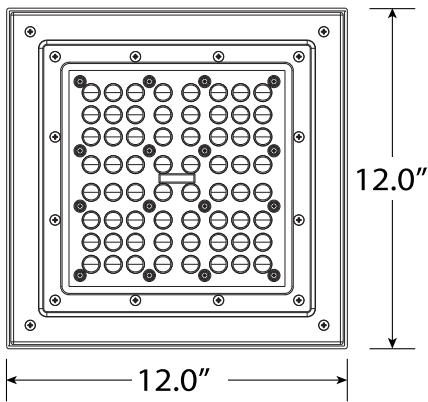

Venture 54W Surface Mount LED Canopy Light