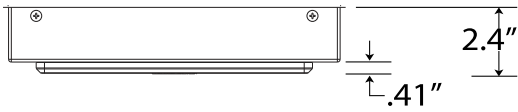

Venture 41W Surface Mount LED Canopy Light