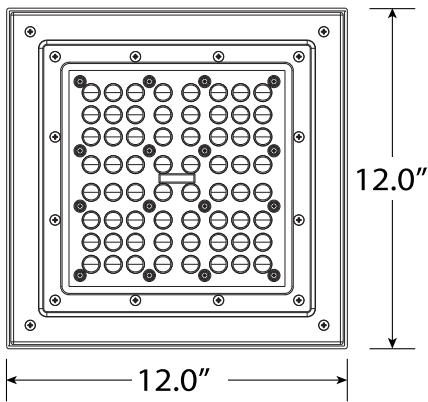

Venture 41W Surface Mount LED Canopy Light