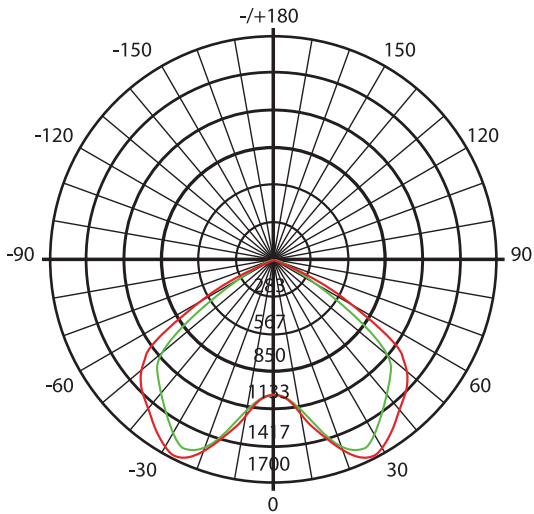

Luminous Intensity Distribution Diagram

41W Distribution Shown

BUG Rating B2-U0-G1