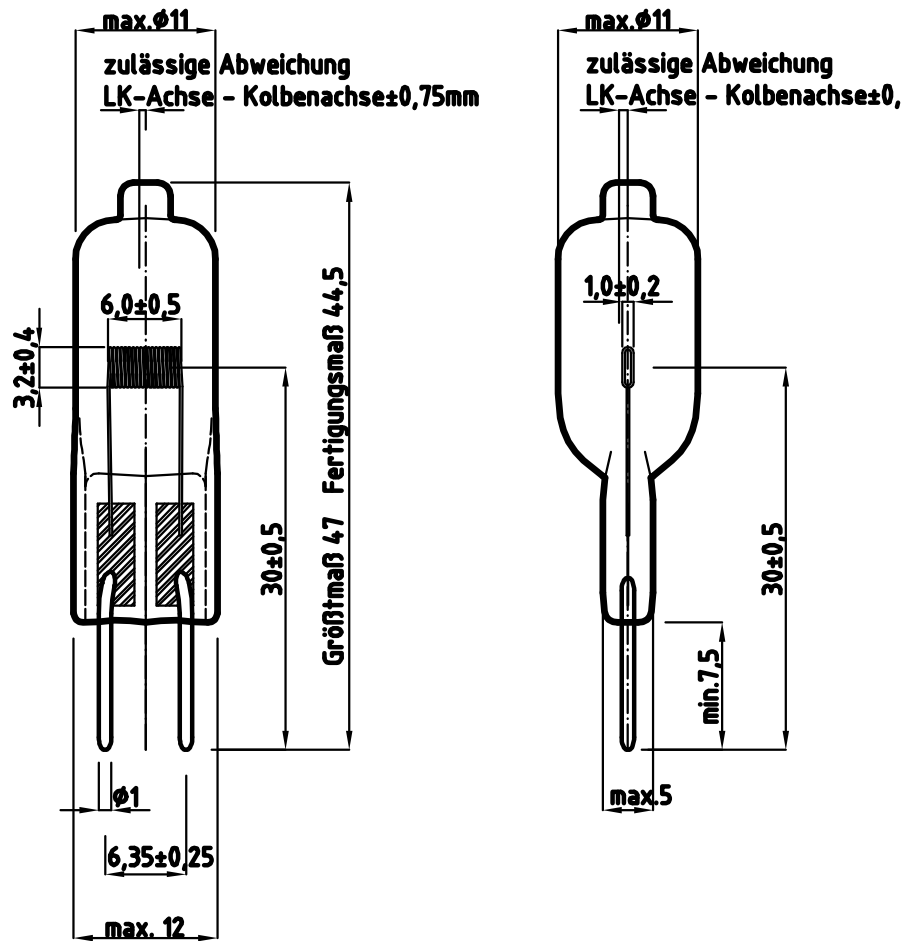

INDUSTRIAL SPECIALTY LIGHTING

Industrial medical - Datasheet

MEDICAL LAMPS - 22.8V 150W G6.35 CZ 908-22

PRODUCT NUMBER **302822815** [] Tol.

VOLTAGE	22.8	V
WATTAGE	150	W
LUMEN OUTPUT	4600	LM
LUMEN PRO WATT		LM/W
AVERAGE LIFE	500	H
BASE	G6.35	/
REMARKS	CZ908-22 500Hrs	
BRAND	NEUTRAL	