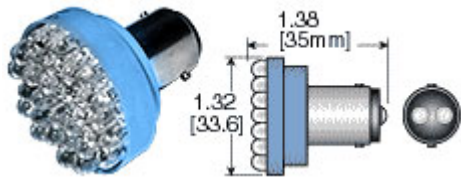

DB630 Series 30 LED Cluster

12/14 Volts DC

DB630-XCW-014S