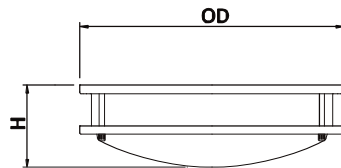

Lamp

GU24 CFL Bulbs, T9 Circline Lamp, Quad Lamp or T8 lamp (2700K or 4000K)
 GU24 LED Bulb, 9W, 800 lumen (3000K or 4000K)

Certifications

UL/cUL Listed, Suitable for Damp Locations

-PDA

-PDB

GU24 CFL Type

Model	Input Voltage	Finish	Shade	Lamp	Dimension (OD X H)	Energy Star
DC010PG-118-xxxxK	120V	Satin Nickel	Acrylic	1 x 18W GU24	10.4" x 3.3"	---
DC012PG-123-xxxxK	120V	Satin Nickel	Acrylic	1 x 23W GU24	11.8" x 3.3"	---
DC014PG-213-xxxxK	120V	Satin Nickel	Acrylic	2 x 13W GU24	14.5" x 4.0"	---
DC014PG-218-xxxxK	120V	Satin Nickel	Acrylic	2 x 18W GU24	14.5" x 4.0"	---
DC014PG-223-xxxxK	120V	Satin Nickel	Acrylic	2 x 23W GU24	14.5" x 4.0"	---
DC016PG-218-xxxxK	120V	Satin Nickel	Acrylic	2 x 18W GU24	16.0" x 4.4"	---
DC018PG-223-xxxxK	120V	Satin Nickel	Acrylic	2 x 23W GU24	17.8" x 4.4"	---
DC018PG-318-xxxxK	120V	Satin Nickel	Acrylic	3 x 18W GU24	17.8" x 4.4"	---
DC238PG-423-xxxxK	120V	Satin Nickel	Acrylic	4 x 23W GU24	24.1" x 5.0"	---

T9 Circline Lamp Type

Model	Input Voltage	Finish	Shade	Lamp	Dimension (OD X H)	Energy Star
DC010-122-62	120V	Satin Nickel	Acrylic	1 x 22W T9 Cir.	10.4" x 3.3"	---
DC012-122-62	120V	Satin Nickel	Acrylic	1 x 22W T9 Cir.	11.8" x 3.3"	---
DC014-132-62	120V	Satin Nickel	Acrylic	1 x 32W T9 Cir.	14.5" x 4.0"	---
DC016-132-62	120V	Satin Nickel	Acrylic	1 x 32W T9 Cir.	16.0" x 4.4"	---
DC018-2232-62	120V	Satin Nickel	Acrylic	22W+32W T9 Cir.	17.8" x 4.4"	---