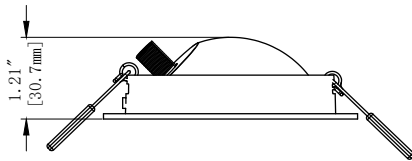

ProLED Select Direct Fit Gimbal Downlight Series

Dimensions

DFDLG3-8-CS