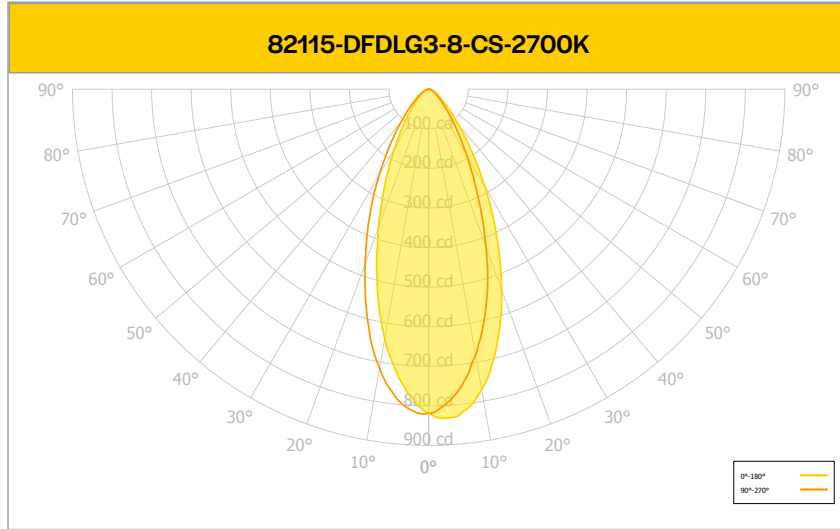

Performance Table

Product Code	Wattage	2700K		3000K		3500K		4000K		5000K	
		Lumen (lm)	Efficacy (lm/W)	Lumen (lm)	Efficacy (lm/W)	Lumen (lm)	Efficacy (lm/W)	Lumen (lm)	Efficacy (lm/W)	Lumen (lm)	Efficacy (lm/W)
DFDLG3-8-CS	6	581	96	584	100	598	103	591	102	590	100
DFDLG4-12-CS	10	870	93	885	95	896	98	892	98	893	95

ProLED Select Direct Fit Gimbal Downlight Series

Dimensions

DFDLG3-8-CS

DFDLG4-12-CS

SKU	Ceiling Cutout
82115	3-7/16"
82116	4-5/16"

LED Luminaires

ProLED Select Direct Fit Gimbal Downlight Series

Photometrics*

*The below diagrams and zonal lumen summaries represent each fixture at highest wattage selection and at 2700K. For complete photometry/IES files, please visit our website.

Zonal Lumen Summary		
Zone	Lumens	%Lamp
0° - 10°	73	12%
10° - 20°	161	28%
20° - 30°	151	26%
30° - 40°	95	16%
40° - 50°	50	9%
50° - 60°	27	5%
60° - 70°	15	3%
70° - 80°	7	1%
80° - 90°	2	0%
90° - 180°	0	0%
0° - 180°	581	100%

Zonal Lumen Summary		
Zone	Lumens	%Lamp
0° - 10°	113	13%
10° - 20°	234	27%
20° - 30°	210	24%
30° - 40°	141	16%
40° - 50°	81	9%
50° - 60°	47	5%
60° - 70°	28	3%
70° - 80°	14	2%
80° - 90°	3	0%
90° - 180°	0	0%
0° - 180°	870	100%