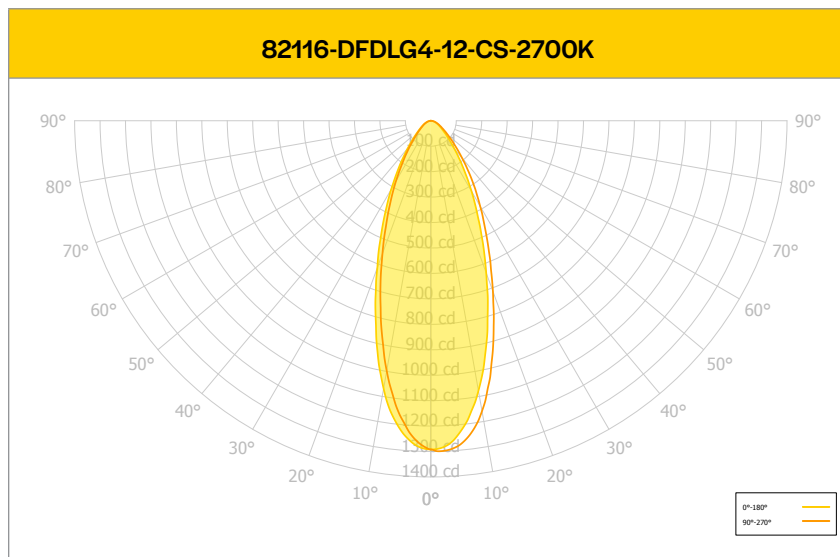

Performance Table

Product Code	Wattage	2700K		3000K		3500K		4000K		5000K	
		Lumen (lm)	Efficacy (lm/W)	Lumen (lm)	Efficacy (lm/W)	Lumen (lm)	Efficacy (lm/W)	Lumen (lm)	Efficacy (lm/W)	Lumen (lm)	Efficacy (lm/W)
DFDLG3-8-CS	6	581	96	584	100	598	103	591	102	590	100
DFDLG4-12-CS	10	870	93	885	95	896	98	892	98	893	95

ProLED Select Direct Fit Gimbal Downlight Series

Dimensions

DFDLG3-8-CS

DFDLG4-12-CS

SKU	Ceiling Cutout
82115	3-7/16"
82116	4-5/16"

LED Luminaires

ProLED Select Direct Fit Gimbal Downlight Series

Photometrics*

*The below diagrams and zonal lumen summaries represent each fixture at highest wattage selection and at 2700K. For complete photometry/IES files, please visit our website.

Zonal Lumen Summary		
Zone	Lumens	%Lamp
0° - 10°	73	12%
10° - 20°	161	28%
20° - 30°	151	26%
30° - 40°	95	16%
40° - 50°	50	9%
50° - 60°	27	5%
60° - 70°	15	3%
70° - 80°	7	1%
80° - 90°	2	0%
90° - 180°	0	0%
0° - 180°	581	100%

Zonal Lumen Summary		
Zone	Lumens	%Lamp
0° - 10°	113	13%
10° - 20°	234	27%
20° - 30°	210	24%
30° - 40°	141	16%
40° - 50°	81	9%
50° - 60°	47	5%
60° - 70°	28	3%
70° - 80°	14	2%
80° - 90°	3	0%
90° - 180°	0	0%
0° - 180°	870	100%