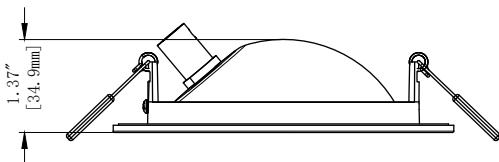

ProLED Select Direct Fit Gimbal Downlight Series

Dimensions

DFDLG3-8-CS

DFDLG4-12-CS

SKU	Ceiling Cutout
82115	3-7/16"
82116	4-5/16"

LED Luminaires

ProLED Select Direct Fit Gimbal Downlight Series

Photometrics*