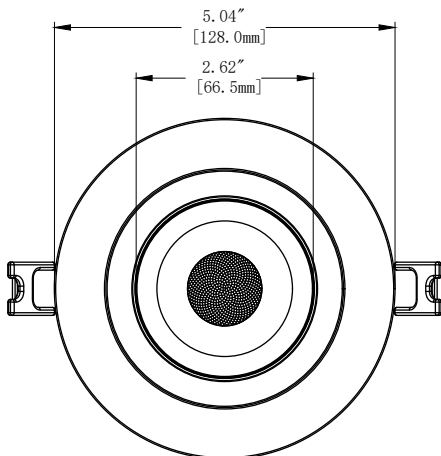

ProLED Select Direct Fit Gimbal Downlight Series

Dimensions

DFDLG3-8-CS

DFDLG4-12-CS

SKU	Ceiling Cutout
82115	3-7/16"
82116	4-5/16"

LED Luminaires

ProLED Select Direct Fit Gimbal Downlight Series

Photometrics*