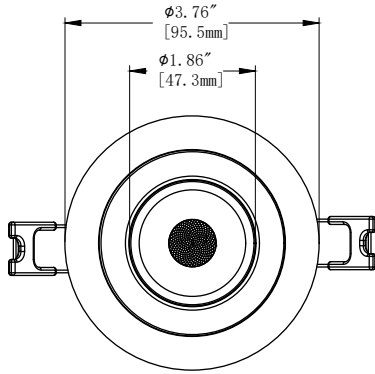

ProLED Select Direct Fit Gimbal Downlight Series

Dimensions

DFDLG3-8-CS