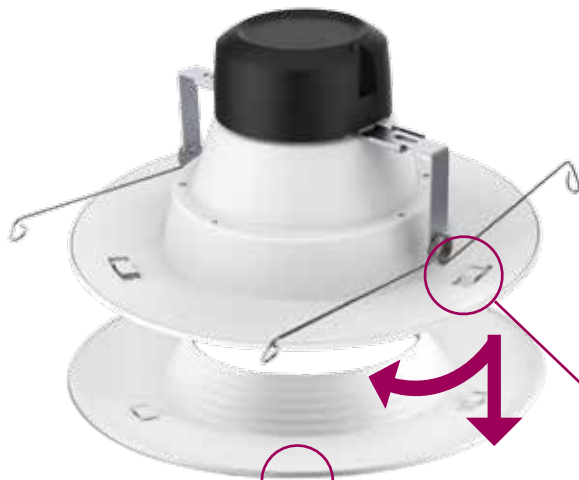

Positive locking mechanical adjustment of mounting hardware accommodates both 5" and 6" cans without binding

Mounting hardware adjusts to 5" and 6" cans, ensuring the trim fits snugly in the housing and to the ceiling surface

Housing comes complete with an E26 medium base socket adapter

Title 24 compliant quick plug connector is compatible with—and plugs directly into—dedicated LED recessed housings

Friction clips (included) shown installed in place of the torsion springs

Available GU24 socket base adapter sold separately

Trim diameter is larger than traditional trims, ensuring that even oversized housing holes are covered

White trim with baffle is included with each housing assembly; optional trim configurations are available

Easy Twist Technology™ allows trims to be installed without tools, and can be changed after the housing is installed

ProLED®

Downlight Retrofit Replaceable Trim Series

Downlight Specifications

- 5"- 6" downlight includes 2 additional friction clips for recessed cans that do not use torsion springs
- E26 socket adapter assembly included, GU24 adapter available
- All CCT versions are Title 24 Compliant; 2700K, 3000K and 4000K are CEC Listed
- 2700K and 3000K lamps' performance meets California Quality Lamp Specifications
- UL Classified for wet locations; RoHS Compliant
- Low profile designs are compatible with 4", 5" or 6" recessed downlight luminaires
- Dimmable to 5% for design flexibility and increased energy savings