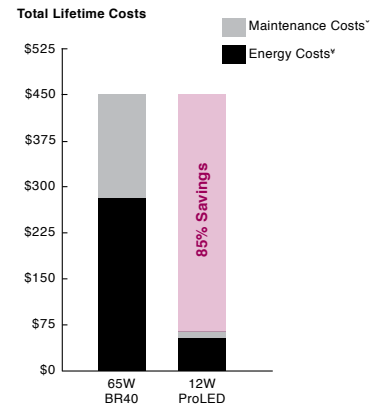

Energy Savings Comparison

5" - 6" Trims

White Trim -
White Stepped Baffle
(Included)

White Trim -
Black Stepped Baffle

White Trim -
Specular Silver Reflector

Brushed Nickel Trim -
Stepped Baffle

Oil Rubbed Bronze Trim -
Stepped Baffle