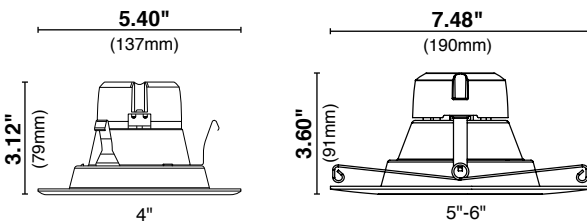

Represents lamps that are ENERGY STAR® approved.

* Useful Life is defined as the point in time at which the LED will maintain at least 70% of its initial lumens. The LED will continue to burn past this point, but at decreased light levels.

Warranty – Commercial / Industrial: This product is warranted for 5 years from the date of purchase.

May not be compatible with all dimming systems, dimming performance may vary by system, please check the website www.halcolighting.com/ProLEDdim for up-to-date dimmer compatibility information. Use on incompatible systems may shorten lamp life.

Trims

	Product #	Product Code	Description	Finish	Pkg. Qty.	Baffle Height	Diameter	Weight
Replaceable 4" Trim								
	99934	DL4/WB	White Trim - Black Stepped Baffle	White/Black	1/24	0.56"	5.40"	0.10 lbs.
	99935	DL4/WSS	White Trim - Specular Silver Baffle	White/Silver	1/24	0.56"	5.40"	0.10 lbs.
	99936	DL4/BN	Brushed Nickel Trim - Stepped Baffle	Brushed Nickel	1/24	0.56"	5.40"	0.10 lbs.
	99937	DL4/ORB	Oil Rubbed Bronze Trim - Stepped Baffle	Oil Rubbed Bronze	1/24	0.56"	5.40"	0.10 lbs.
	99939	DL4/BLK	Black Trim - Stepped Baffle	Black	1/24	0.56"	5.40"	0.10 lbs.
Replaceable 5" - 6" Trim								
	99930	DL6/WB	White Trim - Black Stepped Baffle	White/Black	1/24	0.77"	7.48"	0.15 lbs.
	99931	DL6/WSS	White Trim - Specular Silver Baffle	White/Silver	1/24	0.77"	7.48"	0.15 lbs.
	99932	DL6/BN	Brushed Nickel Trim - Stepped Baffle	Brushed Nickel	1/24	0.77"	7.48"	0.15 lbs.
	99933	DL6/ORB	Oil Rubbed Bronze Trim - Stepped Baffle	Oil Rubbed Bronze	1/24	0.77"	7.48"	0.15 lbs.
	99938	DL6/BLK	Black Trim - Stepped Baffle	Black	1/24	0.77"	7.48"	0.15 lbs.