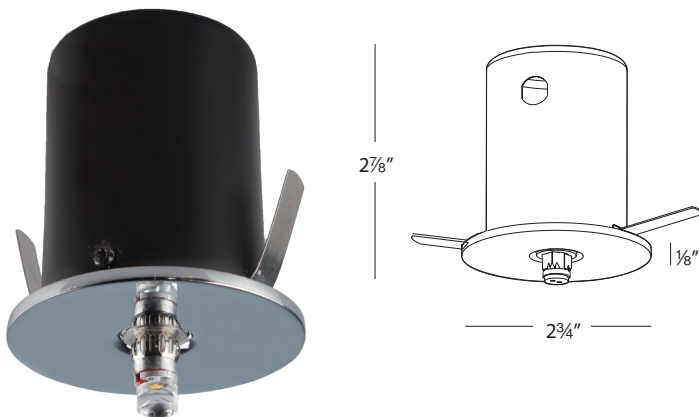

DR-LED302-30-CH

LED Beauty Spots™ Canopy

WAC LIGHTING

Responsible Lighting®

Fixture Type:

Catalog Number:

Project:

Location:

PRODUCT DESCRIPTION

Beauty Spots™ series are designed for use in drywall ceilings, grid ceilings, walls, or displays. Glass shades fit over the LED lamp and are retained by a spring band.

FEATURES

- Use 24V, Class 2, enclosed remote electronic transformer (order separately).
- Easily mounted on suspended or finished ceilings.
- Can be used individually as accent pieces or grouped together.
- 5 year WAC Lighting product warranty

SPECIFICATIONS

Construction: Plated chrome. Wiring compartment is steel, painted black.

Light Source: LED 4.5W with canopy.

Hardware: No screws, nails or hardware required. Flat "wing" springs expand against the cut out hole to hold fixture against the surface. 2 3/8" cut out hole.

Mounting: Integral wiring compartment with standard size knock out hole on top. When using a class II power supply, side hole may be used for wire entry

Standards: UL & CUL Listed.

Dimming: ELV Dimming, 100%-10%

ORDERING INFORMATION

Source	Model #	Finish	Watt	Cutout	Color Temp	Lumens
LED	DR-LED302-30	CH Chrome	4.5W	2 3/8"	3000K	150

DR-LED302-30 - **CH**

Example: DR-LED302-30-CH

ELECTRONIC ENCLOSED TRANSFORMERS

Model #	Input	Output	Max Watt	Min Watt
EN-2460-RB2	120V	24V	60W	1W
EN-24100-RB2	120V	24V	96W	1W
EN-24100-277-RB2	120-277V	24V	96W	1W

WAC Lighting

www.waclighting.com

Phone (800) 526.2588 • Fax (800) 526.2585

Headquarters/Eastern Distribution Center

44 Harbor Park Drive • Port Washington, NY 11050

Phone (516) 515.5000 • Fax (516) 515.5050

Western Distribution Center

1750 Archibald Avenue • Ontario, CA 91760

Phone (800) 526.2588 • Fax (800) 526.2585