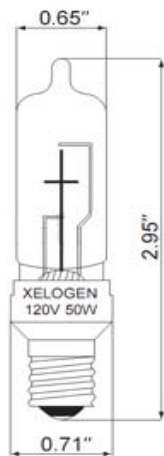

E12-120-50X

Wattage	50 Watt
Voltage	120 Volt
Shape	T5
Finish	Clear
Base	E12 (CAND)
Color Temp	2900K
Life	5,000 Hours
Lumens	750