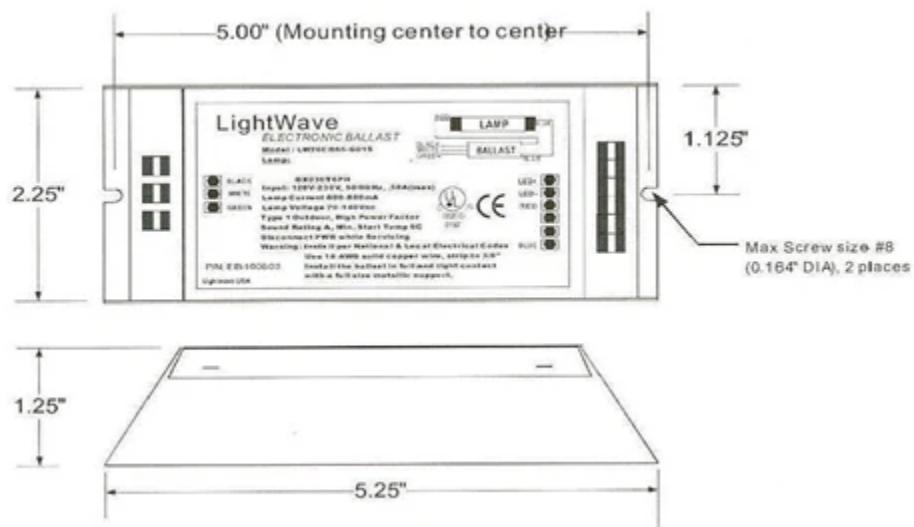

EB-1006-02LF

Lamp - 120/230 volt - Electronic | LightWave Fluorescent Ballast

- # of Lamps: 1
- Bulb Type Used: Fluorescent
- Dimensions: 5.25" x 2.25" x 1.25"
- Ballast Factor: Normal