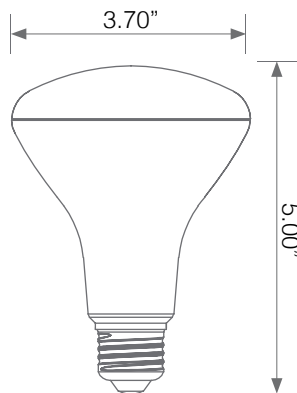

## Electrical Specifications

Model No.	Input Power	Input Voltage	Lumen Output	Beam Angle	Center Beam	CCT
EB30-9W5020cec	9 W	120V	810 lm	120°	N/A	2700 K

CRI	Luminous Efficacy	Power Factor	Input Current	Base	Lamp Lifespan	Estimated Yearly Cost
90+	90 lm/W	0.9	0.09 A	E26	25,000 Hrs.	\$ 1.08

## Mechanical Specifications

Rating	Operational Temperature	Inner Box QTY.	Master Box QTY.	Dimensions(in.)	UPC Code
Damp Rated	-4F - 104 F	1 pcs	20 pcs	3.70"(Ø) x 5.00"(H)	811174036999

## Product Dimensions