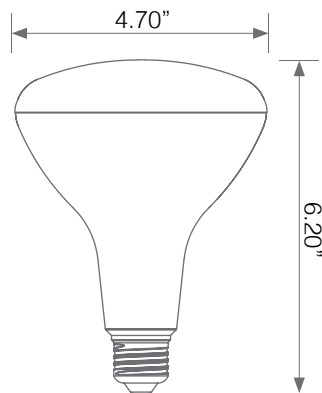

## Electrical Specifications

| Model No.       | Input Power | Input Voltage | Lumen Output | Beam Angle | Center Beam | CCT    |
|-----------------|-------------|---------------|--------------|------------|-------------|--------|
| EB40-11W5020cec | 11 W        | 120V          | 1000 lm      | 110°       | N/A         | 2700 K |

## Mechanical Specifications

| Rating     | Operational Temperature | Inner Box QTY. | Master Box QTY. | Dimensions(in.)     | UPC Code     |
|------------|-------------------------|----------------|-----------------|---------------------|--------------|
| Damp Rated | -4°F - 104°F            | 1 pcs          | 10 pcs          | 4.70"(Ø) x 6.20"(H) | 811174034520 |

## Product Dimensions