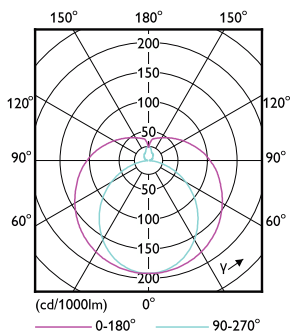

Dimensional drawing

Product	D1	D2	A1	A2	A3
Ecofit LEDtube 1200mm 16W 840 T8	25.7 mm	28 mm	1,198 mm	1,205 mm	1,212 mm

Photometric data

Light Distribution Diagram - Ecofit LEDtube 1200mm 16W 840 T8

General uniform lighting - Ecofit LEDtube 1200mm 16W 840 T8