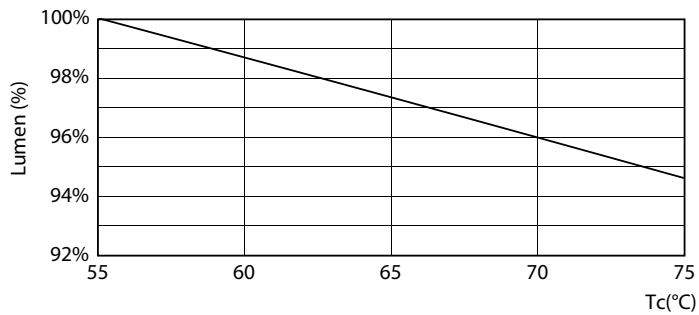

Ecofit Ledtubes T8

Photometric data

Spectral Power Distribution Colour - Ecofit LEDtube 1200mm 16W 840 T8

Lifetime

Life Expectancy Diagram - Ecofit LEDtube 1200mm 16W 840 T8

Life Expectancy Diagram - Ecofit LEDtube 1200mm 16W 840 T8