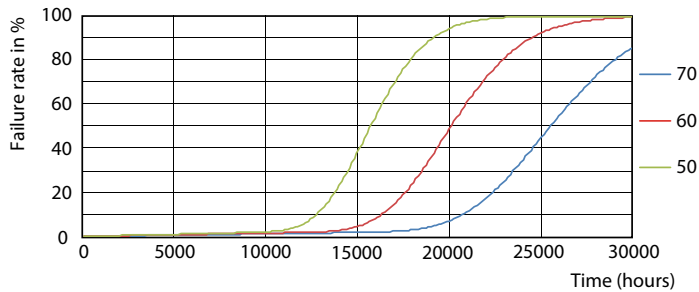

Ecofit Ledtubes T8

Photometric data

Lifetime

Lumen Maintenance Diagram - Ecofit LEDtube 1200mm 16W 840 T8