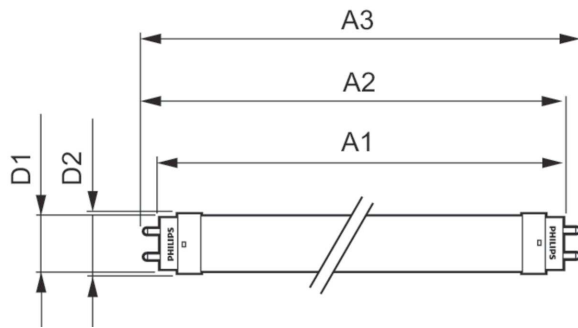

Ecofit Ledtubes T8

Bulb Shape	Tube, double-ended
Approval and Application	
Energy Efficiency Class	F
Energy Saving Product	Yes
Approval Marks	RoHS compliance CE marking KEMA Keur certificate
Energy Consumption kWh/1000 h	16 kWh
EPREL Registration Number	726134

Dimensional drawing

Product	D1	D2	A1	A2	A3
Ecofit LEDtube 1200mm 16W 840 T8	25.7 mm	28 mm	1,198 mm	1,205 mm	1,212 mm

Photometric data

Light Distribution Diagram - Ecofit LEDtube 1200mm 16W 840 T8

General uniform lighting - Ecofit LEDtube 1200mm 16W 840 T8