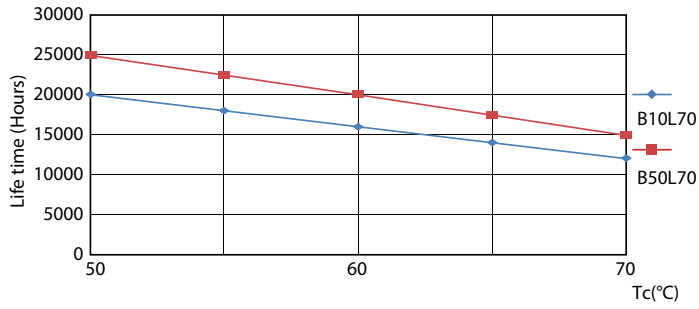

Ecofit Ledtubes T8

Lifetime

Life Expectancy Diagram - Ecofit LEDtube 1200mm 16W 840 T8