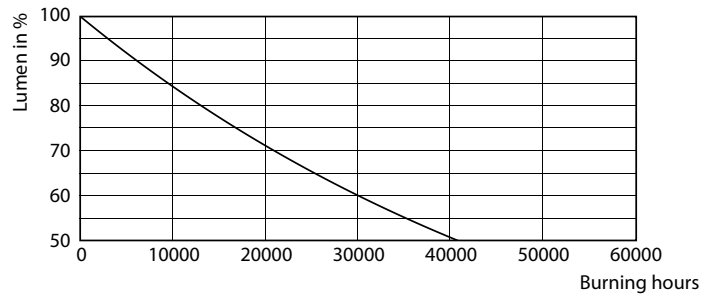

Lumen Maintenance Diagram - Ecofit LEDtube 1500mm 19.5W 865 T8

Lumen Maintenance Diagram - Ecofit LEDtube 1500mm 19.5W 865 T8