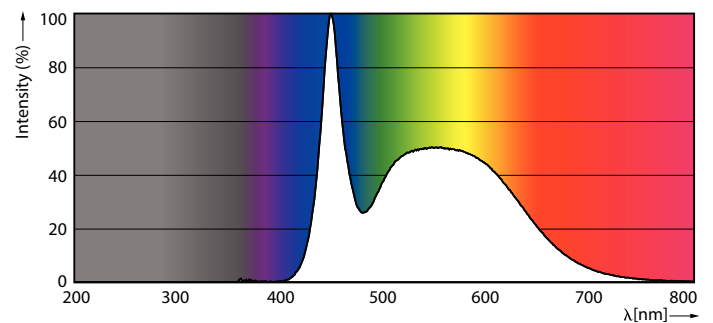

Ecofit Ledtubes T8

Product Length	1,500 mm
Bulb Shape	T8
Approval and Application	
Energy Efficiency Class	F
Energy Saving Product	Yes
Approval Marks	RoHS compliance CE marking KEMA Keur certificate
Energy Consumption kWh/1000 h	20 kWh
EPREL Registration Number	726133
EU RoHS compliant	Yes

Dimensional drawing

Product	D1	D2	A1	A2	A3
Ecofit LEDtube 1500mm 19.5W 865 T8	25.7 mm	28 mm	1,498.5 mm	1,505.9 mm	1,513 mm

Photometric data

Light Distribution Diagram - Ecofit LEDtube 1500mm 19.5W 865 T8

Spectral Power Distribution Colour - Ecofit LEDtube 1500mm 19.5W 865 T8

Ecofit Ledtubes T8

Photometric data

General uniform lighting - Ecofit LEDtube 1500mm 19.5W 865 T8

Lifetime

LEDtube ECO SLR 16W 20K FailureRate-LED