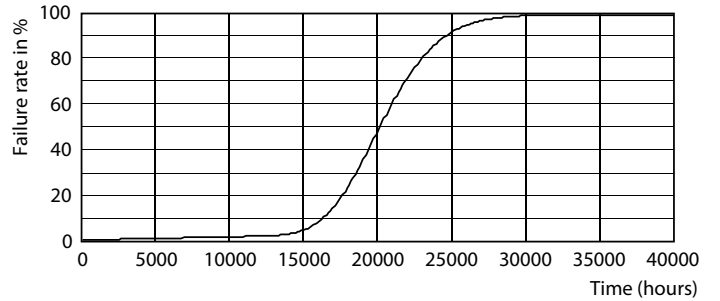

Spectral Power Distribution Colour - Ecofit LEDtube 1500mm 19.5W 865 T8

Ecofit Ledtubes T8

Photometric data

General uniform lighting - Ecofit LEDtube 1500mm 19.5W 865 T8

Lifetime

LEDtube ECO SLR 16W 20K FailureRate-LED