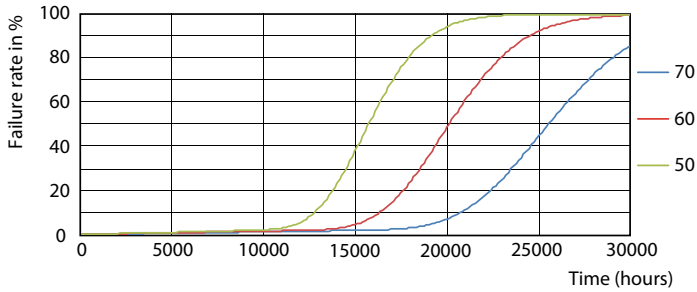

Spectral Power Distribution Colour - Ecofit LEDtube 1500mm 19.5W 865 T8

Ecofit Ledtubes T8

Photometric data

General uniform lighting - Ecofit LEDtube 1500mm 19.5W 865 T8

Lifetime

LEDtube ECO SLR 16W 20K FailureRate-LED