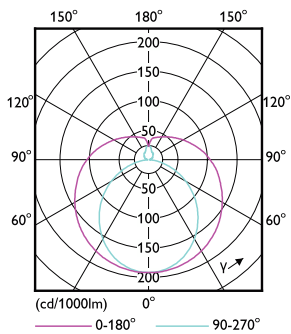

Ecofit Ledtubes T8

Product Length	1,500 mm
Bulb Shape	T8
Approval and Application	
Energy Efficiency Class	F
Energy Saving Product	Yes
Approval Marks	RoHS compliance CE marking KEMA Keur certificate
Energy Consumption kWh/1000 h	20 kWh
EPREL Registration Number	726133
EU RoHS compliant	Yes

Product Data

Order product name	Ecofit LEDtube 1500mm 19.5W 865 T8
--------------------	------------------------------------

Full product name	Ecofit LEDtube 1500mm 19.5W 865 T8
Full product code	871951440377200
Order code	929003130802
Material Nr. (12NC)	929003130802
Numerator - Quantity Per Pack	1
Net Weight (Piece)	0.270 kg
EAN/UPC - Product/Case	8719514403772
Numerator - Packs per outer box	20
EAN/UPC - Case	8719514403789

Dimensional drawing

Product	D1	D2	A1	A2	A3
Ecofit LEDtube 1500mm 19.5W 865 T8	25.7 mm	28 mm	1,498.5 mm	1,505.9 mm	1,513 mm

Photometric data

Light Distribution Diagram - Ecofit LEDtube 1500mm 19.5W 865 T8

Spectral Power Distribution Colour - Ecofit LEDtube 1500mm 19.5W 865 T8

Ecofit Ledtubes T8

Photometric data

General uniform lighting - Ecofit LEDtube 1500mm 19.5W 865 T8

Lifetime

LEDtube ECO SLR 16W 20K FailureRate-LED