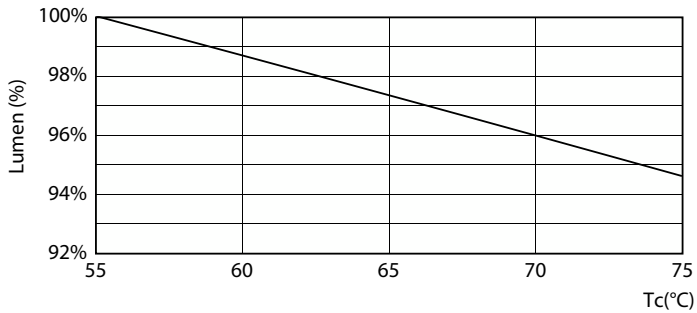

LEDtube ECO SLR 16W 20K FailureRate-LED

Lumen Maintenance Diagram - Ecofit LEDtube 1500mm 19.5W 865 T8

Lumen Maintenance Diagram - Ecofit LEDtube 1500mm 19.5W 865 T8