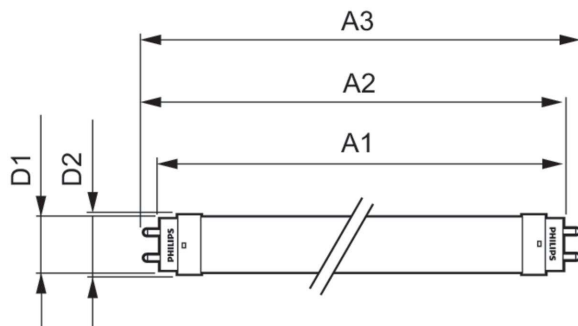

Ecofit Ledtubes T8

Product Length	1,500 mm
Bulb Shape	T8
Approval and Application	
Energy Efficiency Class	F
Energy Saving Product	Yes
Approval Marks	RoHS compliance CE marking KEMA Keur certificate
Energy Consumption kWh/1000 h	20 kWh
EPREL Registration Number	726133
EU RoHS compliant	Yes

Product Data

Order product name	Ecofit LEDtube 1500mm 19.5W 865 T8
--------------------	------------------------------------

Full product name	Ecofit LEDtube 1500mm 19.5W 865 T8
Full product code	871951440377200
Order code	929003130802
Material Nr. (12NC)	929003130802
Numerator - Quantity Per Pack	1
Net Weight (Piece)	0.270 kg
EAN/UPC - Product/Case	8719514403772
Numerator - Packs per outer box	20
EAN/UPC - Case	8719514403789

Dimensional drawing

Product	D1	D2	A1	A2	A3
Ecofit LEDtube 1500mm 19.5W 865 T8	25.7 mm	28 mm	1,498.5 mm	1,505.9 mm	1,513 mm

Photometric data

Light Distribution Diagram - Ecofit LEDtube 1500mm 19.5W 865 T8

Spectral Power Distribution Colour - Ecofit LEDtube 1500mm 19.5W 865 T8

Ecofit Ledtubes T8

Photometric data

General uniform lighting - Ecofit LEDtube 1500mm 19.5W 865 T8

Lifetime

LEDtube ECO SLR 16W 20K FailureRate-LED