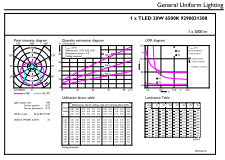

Dimensional drawing

Product	D1	D2	A1	A2	A3
Ecofit LEDtube 1500mm 19.5W 865 T8	25.7 mm	28 mm	1,498.5 mm	1,505.9 mm	1,513 mm

Photometric data

Light Distribution Diagram - Ecofit LEDtube 1500mm 19.5W 865 T8

Spectral Power Distribution Colour - Ecofit LEDtube 1500mm 19.5W 865 T8

Ecofit Ledtubes T8

Photometric data

General uniform lighting - Ecofit LEDtube 1500mm 19.5W 865 T8

Lifetime

LEDtube ECO SLR 16W 20K FailureRate-LED