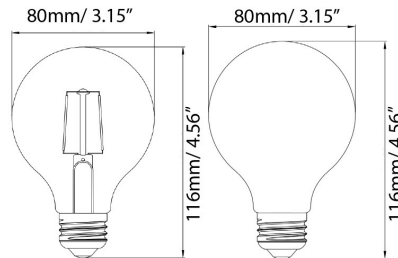

### ORDER STRUCTURE

FAMILY	-	WATTAGE (NOMINAL)	LAMP TYPE	DIMMABLE	COLOR TEMPERATURE
EF= Enclosed Filament EFF= Enclosed Frosted Filament		3= 3W 4.5= 4.5W	G= G25 Globe	D= Dimmable	27= 2700K 50= 5000K

### DIMENSIONS

DIMENSIONS		
L	W	H
4.56	3.15	3.15
4.56	3.15	3.15

SPECIFICATIONS		EF3G25Dxx	EFF3G25Dxx	EF4.5G25Dxx	EFF4.5G25Dxx
ITEM	SPECIFICATION	DETAILS			
GENERAL PERFORMANCE	Power Consumption (W)	3W		4.5W	
	Lumens Delivered (lm)	350 lm		500 lm	
	Efficacy (lm/W)	117 lm/W	117 lm/W	111 lm/W	111 lm/W
	CRI	≥80			
	Color Temperature (K)	2700K	5000K	2700K	5000K
ELECTRICAL	Power Factor	≥ 0.7			
	Input Voltage	120V 60Hz			
	Replacement	40W		60W	
PHYSICAL	Base Type	E26			
	Operating Temperature	-4°F - 104°F			
QUALIFICATION	Certification/Standard	Energy Star			
	Environment	Wet location			
	Warranty	3 year warranty			