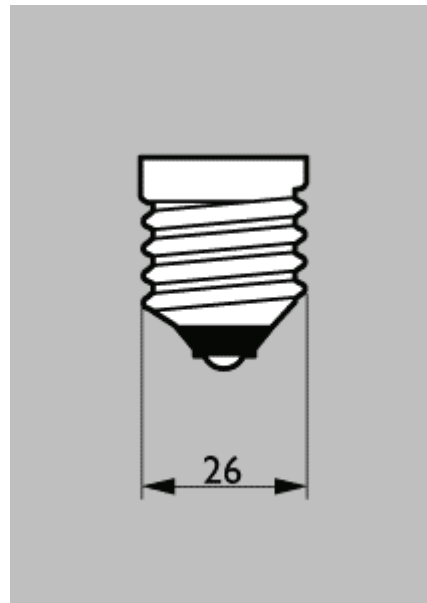

Base Medium

Energy Saving Energy Saving