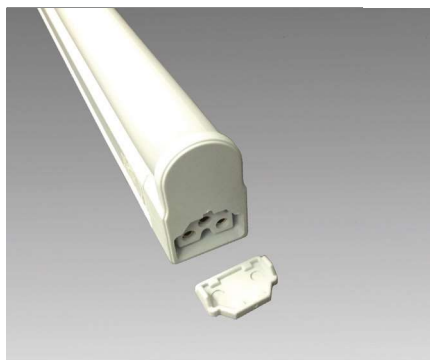

90 degree connector

What you'll need to buy

Light Fixtures

Length	Watt	Lumens	Code No. 3000 K
1'	5 W	525	EL/LED/12/WW
2'	9 W	945	EL/LED/22/WW
3'	12 W	1240	EL/LED/34/WW
4'	15 W	1575	EL/LED/46/WW
5'	18 W	1890	EL/LED/59/WW

Length	Watt	Lumens	Code No. 4100 K
1'	5 W	525	EL/LED/12/CW
2'	9 W	945	EL/LED/22/CW
3'	12 W	1240	EL/LED/34/CW
4'	15 W	1575	EL/LED/46/CW
5'	18 W	1890	EL/LED/59/CW

Power Cords

	Length	Code No.
With Plug	36"	EL/LED/PC36
	48"	EL/LED/PC48
	72"	EL/LED/PC72
	96"	EL/LED/PC96
	132"	EL/LED/PC132
	144"	EL/LED/PC144

* 90 degree power cord available by special order

Accessories

	Code No.
Hardwire Box	EL/LED/HWB
Hardwire Box, switch	EL/LED/HWB/S

Connecting Cables

	Length	Code No.
Straight Connector	6"	EL/LED/CC6
	12"	EL/LED/CC12
	24"	EL/LED/CC24
	36"	EL/LED/CC36
	48"	EL/LED/CC48
	72"	EL/LED/CC72
90 Degree Connector	6"	EL/LED/CC96
	12"	EL/LED/CC144
	6"	EL/LED/CC6/90
	12"	EL/LED/CC12/90
	24"	EL/LED/CC24/90
	36"	EL/LED/CC36/90
	48"	EL/LED/CC48/90
	72"	EL/LED/CC72/90
96"	EL/LED/CC96/90	
144"	EL/LED/CC144/90