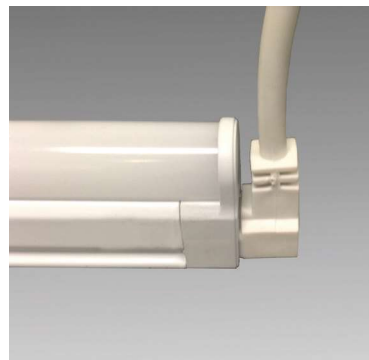

90 degree connector

What you'll need to buy

Light Fixtures

Length	Watt	Lumens	Code No. 3000 K
1'	5 W	525	EL/LED/12/WW
2'	9 W	945	EL/LED/22/WW
3'	12 W	1240	EL/LED/34/WW
4'	15 W	1575	EL/LED/46/WW
5'	18 W	1890	EL/LED/59/WW

Length	Watt	Lumens	Code No. 4100 K
1'	5 W	525	EL/LED/12/CW
2'	9 W	945	EL/LED/22/CW
3'	12 W	1240	EL/LED/34/CW
4'	15 W	1575	EL/LED/46/CW
5'	18 W	1890	EL/LED/59/CW

Power Cords

	Length	Code No.
With Plug	36"	EL/LED/PC36
	48"	EL/LED/PC48
	72"	EL/LED/PC72
	96"	EL/LED/PC96
	132"	EL/LED/PC132
	144"	EL/LED/PC144

* 90 degree power cord available by special order

Accessories

	Code No.
Hardwire Box	EL/LED/HWB
Hardwire Box, switch	EL/LED/HWB/S

Connecting Cables

	Length	Code No.
Straight Connector	6"	EL/LED/CC6
	12"	EL/LED/CC12
	24"	EL/LED/CC24
	36"	EL/LED/CC36
	48"	EL/LED/CC48
	72"	EL/LED/CC72
90 Degree Connector	6"	EL/LED/CC96
	12"	EL/LED/CC144
	6"	EL/LED/CC6/90
	12"	EL/LED/CC12/90
	24"	EL/LED/CC24/90
	36"	EL/LED/CC36/90
	48"	EL/LED/CC48/90
	72"	EL/LED/CC72/90
96"	EL/LED/CC96/90	
144"	EL/LED/CC144/90