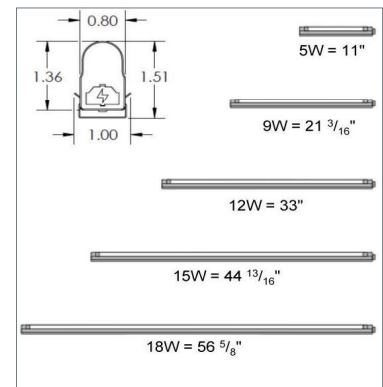

Product-Features

- 120 Vac LED with integrated electronic driver
- Available in five different sizes: 1' (5 W), 2' (9 W), 3' (12 W), 4' (15 W), 5' (18 W)
- **NEW Feature:** Line Voltage **Dimmable** with compatible LED wall dimmer
- DLC 4.0 QPL listed
- Stocked in 3000 K and 4100 K
- Available from 2700 K to 6500 K by special order
- Finish: White housing with white frosted lens
- 50,000 hours useable life
- Good CRI > 80
- Efficacy ≥ 104 lm/W
- Fixtures can interconnect with direct connectors or accessory cables
- Optional hardwire adapter box available
- Magnetic mounting clips available
- 277 V option available by special order (non-dimmable)