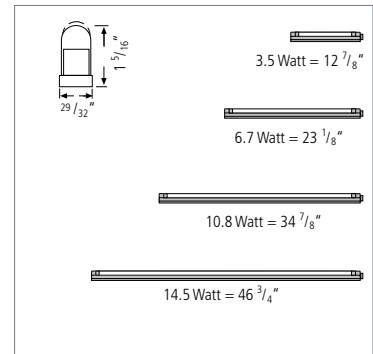

SlimLite XL-LED

SlimLite XL-LED

Our SlimLiteXL-LED is the easiest way to upgrade from current SlimLite XL fluorescent fixtures to LED. Just unplug the existing fixture, plug in the new one to existing power cords and you are on your way to energy efficient and low maintenance displays. SlimLite XL-LED is also the perfect solution for new installations. With the same light output as our T5 fluorescent, this LED uses only half the energy and offers double the lamp life.

What you'll need to buy

SlimLite XL-LED Light Fixture

Description	Watt	Length	Lumens	Color	Code No.
ES12LED	3.5	12 7/8"	298	Warm White	ES12LED/WW
			348	Cool White	ES12LED/CW
ES22LED	6.7	23 1/8"	567	Warm White	ES22LED/WW
			661	Cool White	ES22LED/CW
ES34LED	10.8	34 7/8"	895	Warm White	ES34LED/WW
			1044	Cool White	ES34LED/CW
ES46LED	14.5	46 3/4"	1193	Warm White	ES46LED/WW
			1392	Cool White	ES46LED/CW

Includes LED tube

	ES12	ES22	ES34	ES46
fixture length	12 7/8"	23 1/8"	34 7/8"	46 3/4"
fixture width	29/32"	29/32"	29/32"	29/32"
fixture height with diffuser	1 5/16"	1 5/16"	1 5/16"	1 5/16"
tube length	11 1/4"	21 1/2"	33 1/4"	45 1/8"
tube diameter	5/8"	5/8"	5/8"	5/8"
watts	3,5	6,7	10,8	14,5
lumens	348	661	1044	1392
line current	0,04	0,09	0,13	0,16
CRI	> 85	> 85	> 85	>85
voltage	AC 120	AC 120	AC 120	AC 120
frequency	60 Hz	60 Hz	60 Hz	60 Hz
maximum watts in line	585 watts	585 watts	585 watts	585 watts
power factor	> .95	> .97	> .98	> .98
efficiency (%)	> 70	> 70	> 75	> 75

Accessories

	Description	Code No.
Power Cord*	6' long	SPC/XL
	6' with roller switch	SPC/S/XL
Connecting Cables	6" long	SCC6/XL
	1' long	SCC12/XL
	2' long	SCC24/XL
	4' long	SCC48/XL
	6' long	SCC72/XL
	10' long	SCC120/XL
Direct Connector		SDC/XL
Hardwire Box		SHWC/XL
	with switch	SHWC/S/XL
On/OFF Rocker Switch		SRS/XL
Optional Plexiglas Cover	for ES12LED	SPLX12
	for ES22LED	SPLX22
	for ES34LED	SPLX34
	for ES46LED	SPLX46