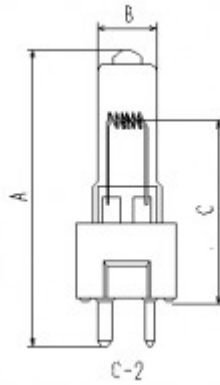

Order Code: **A-6329**

JF 6.6A 150W-B GY9.5

Lamp Group: Aviation

Lamp Type: JC

Other Detail / ANSI: A-01005

Wattage (W): 150

Base: GY9.5

Life Hour: 500

Lumen (lm): 3600

Candle Power (cp): 285

MOL (mm): 65.0(1.535in)

LCL (mm): 39.0(2.56in)

Diameter (mm): 13.5

BulbShape: T4

BulbFinish: Clear

Filament: CC-6