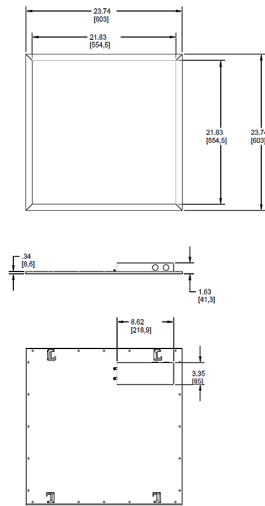

Dimensions

Features

- Perfect for shallow plenums
- Even and diffuse ambient illumination, ideal for spaces where glare-free lighting is required
- 0-10V dimmable driver, standard

Ordering Matrix

Family	Size	Wattage	Color Temp	Dimming (standard)	Control Options	Other Options
EZPAN	2X2	40	Y	/D10		
	2X4 = 2' x 4'	17 = 17W	Blank = 5000K Cool	/D10 = 0-10V Dimming	Blank = No Sensor	Blank = None
	2X2 = 2' x 2'	30 = 30W	N = 4000K Neutral		/LC = Lightcloud	/E2 = Battery Backup
	1X4 = 1' x 4'	40 = 40W	YN = 3500K Warm Neutral			
		50 = 50W	Y = 3000K Warm			