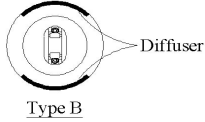

Catalog #	Description	Max Overall		Color	CRI	Qty/Box	Avg Rated Life (hrs)
		Length	Watts†				
MM-84H-18T3	F18T8/CW/841/HO/RDC/CC/DUAL DIFF-TYPE B	15.91"	15	Cool White	85	12	60,000
MM-84H-24T3	F24T8/CW/841/HO/RDC/CC/DUAL DIFF-TYPE B	21.91"	17	Cool White	85	12	60,000
MM-84H-30T3	F30T8/CW/841/HO/RDC/CC/DUAL DIFF-TYPE B	27.91"	21	Cool White	85	12	60,000
MM-84H-36T3	F36T8/CW/841/HO/RDC/CC/DUAL DIFF-TYPE B	33.91"	25	Cool White	85	12	60,000
MM-84H-42T3	F42T8/CW/841/HO/RDC/CC/DUAL DIFF-TYPE B	39.91"	30	Cool White	85	12	60,000
MM-84H-48T3	F48T8/CW/841/HO/RDC/CC/DUAL DIFF-TYPE B	45.91"	35	Cool White	85	12	60,000
MM-84H-58T3	F58T8/CW/841/HO/RDC/CC/DUAL DIFF-TYPE B	59.00"	58	Cool White	85	12	60,000
MM-84H-60T3	F60T8/CW/841/HO/RDC/CC/DUAL DIFF-TYPE B	57.91"	44	Cool White	85	12	60,000
MM-84H-64T3	F64T8/CW/841/HO/RDC/CC/DUAL DIFF-TYPE B	61.91"	48	Cool White	85	12	60,000
MM-84H-72T3	F72T8/CW/841/HO/RDC/CC/DUAL DIFF-TYPE B	69.91"	53	Cool White	85	12	60,000
MM-84H-84T3	F84T8/CW/841/HO/RDC/CC/DUAL DIFF-TYPE B	81.91"	62	Cool White	85	12	60,000
MM-84H-96T3	F96T8/CW/841/HO/RDC/CC/DUAL DIFF-TYPE B	93.91"	73	Cool White	85	12	60,000
MM-85H-18T3	F18T8/5000/950/HO/RDC/CC/DUAL DIFF-TYPE B	15.91"	15	Max 5000	90	12	60,000
MM-85H-24T3	F24T8/5000/950/HO/RDC/CC/DUAL DIFF-TYPE B	21.91"	17	Max 5000	90	12	60,000
MM-85H-30T3	F30T8/5000/950/HO/RDC/CC/DUAL DIFF-TYPE B	27.91"	21	Max 5000	90	12	60,000
MM-85H-36T3	F36T8/5000/950/HO/RDC/CC/DUAL DIFF-TYPE B	33.91"	25	Max 5000	90	12	60,000
MM-85H-42T3	F42T8/5000/950/HO/RDC/CC/DUAL DIFF-TYPE B	39.91"	30	Max 5000	90	12	60,000
MM-85H-48T3	F48T8/5000/950/HO/RDC/CC/DUAL DIFF-TYPE B	45.91"	35	Max 5000	90	12	60,000
MM-85H-58T3	F58T8/5000/950/HO/RDC/CC/DUAL DIFF-TYPE B	59.00"	58	Max 5000	90	12	60,000
MM-85H-60T3	F60T8/5000/950/HO/RDC/CC/DUAL DIFF-TYPE B	57.91"	44	Max 5000	90	12	60,000
MM-85H-64T3	F64T8/5000/950/HO/RDC/CC/DUAL DIFF-TYPE B	61.91"	48	Max 5000	90	12	60,000
MM-85H-72T3	F72T8/5000/950/HO/RDC/CC/DUAL DIFF-TYPE B	69.91"	53	Max 5000	90	12	60,000
MM-85H-84T3	F84T8/5000/950/HO/RDC/CC/DUAL DIFF-TYPE B	81.91"	62	Max 5000	90	12	60,000
MM-85H-96T3	F96T8/5000/950/HO/RDC/CC/DUAL DIFF-TYPE B	93.91"	73	Max 5000	90	12	60,000
MM-86H-18T3	F18T8/DL/865/HO/RDC/CC/DUAL DIFF-TYPE B	15.91"	15	Day Light	85	12	60,000
MM-86H-24T3	F24T8/DL/865/HO/RDC/CC/DUAL DIFF-TYPE B	21.91"	17	Day Light	85	12	60,000
MM-86H-30T3	F30T8/DL/865/HO/RDC/CC/DUAL DIFF-TYPE B	27.91"	21	Day Light	85	12	60,000
MM-86H-36T3	F36T8/DL/865/HO/RDC/CC/DUAL DIFF-TYPE B	33.91"	25	Day Light	85	12	60,000
MM-86H-42T3	F42T8/DL/865/HO/RDC/CC/DUAL DIFF-TYPE B	39.91"	30	Day Light	85	12	60,000
MM-86H-48T3	F48T8/DL/865/HO/RDC/CC/DUAL DIFF-TYPE B	45.91"	35	Day Light	85	12	60,000
MM-86H-58T3	F58T8/DL/865/HO/RDC/CC/DUAL DIFF-TYPE B	59.00"	58	Day Light	85	12	60,000
MM-86H-60T3	F60T8/DL/865/HO/RDC/CC/DUAL DIFF-TYPE B	57.91"	44	Day Light	85	12	60,000
MM-86H-64T3	F64T8/DL/865/HO/RDC/CC/DUAL DIFF-TYPE B	61.91"	48	Day Light	85	12	60,000
MM-86H-72T3	F72T8/DL/865/HO/RDC/CC/DUAL DIFF-TYPE B	69.91"	53	Day Light	85	12	60,000
MM-86H-84T3	F84T8/DL/865/HO/RDC/CC/DUAL DIFF-TYPE B	81.91"	62	Day Light	85	12	60,000
MM-86H-96T3	F96T8/DL/865/HO/RDC/CC/DUAL DIFF-TYPE B	93.91"	73	Day Light	85	12	60,000