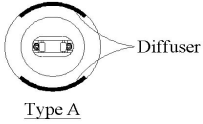

Catalog #	Description	Max Overall		Color	CRI	Qty/Box	Avg Rated Life (hrs)
		Length	Wattst				
MM-84H-18T2	F18T8/CW/841/HO/RDC/CC/DUAL DIFF-TYPE A	15.91"	15	Cool White	85	12	60,000
MM-84H-24T2	F24T8/CW/841/HO/RDC/CC/DUAL DIFF-TYPE A	21.91"	17	Cool White	85	12	60,000
MM-84H-30T2	F30T8/CW/841/HO/RDC/CC/DUAL DIFF-TYPE A	27.91"	21	Cool White	85	12	60,000
MM-84H-36T2	F36T8/CW/841/HO/RDC/CC/DUAL DIFF-TYPE A	33.91"	25	Cool White	85	12	60,000
MM-84H-42T2	F42T8/CW/841/HO/RDC/CC/DUAL DIFF-TYPE A	39.91"	30	Cool White	85	12	60,000
MM-84H-48T2	F48T8/CW/841/HO/RDC/CC/DUAL DIFF-TYPE A	45.91"	35	Cool White	85	12	60,000
MM-84H-58T2	F58T8/CW/841/HO/RDC/CC/DUAL DIFF-TYPE A	59.00"	58	Cool White	85	12	60,000
MM-84H-60T2	F60T8/CW/841/HO/RDC/CC/DUAL DIFF-TYPE A	57.91"	44	Cool White	85	12	60,000
MM-84H-64T2	F64T8/CW/841/HO/RDC/CC/DUAL DIFF-TYPE A	61.91"	48	Cool White	85	12	60,000
MM-84H-72T2	F72T8/CW/841/HO/RDC/CC/DUAL DIFF-TYPE A	69.91"	53	Cool White	85	12	60,000
MM-84H-84T2	F84T8/CW/841/HO/RDC/CC/DUAL DIFF-TYPE A	81.91"	62	Cool White	85	12	60,000
MM-84H-96T2	F96T8/CW/841/HO/RDC/CC/DUAL DIFF-TYPE A	93.91"	73	Cool White	85	12	60,000
MM-85H-18T2	F18T8/5000/950/HO/RDC/CC/DUAL DIFF-TYPE A	15.91"	15	Max 5000	90	12	60,000
MM-85H-24T2	F24T8/5000/950/HO/RDC/CC/DUAL DIFF-TYPE A	21.91"	17	Max 5000	90	12	60,000
MM-85H-30T2	F30T8/5000/950/HO/RDC/CC/DUAL DIFF-TYPE A	27.91"	21	Max 5000	90	12	60,000
MM-85H-36T2	F36T8/5000/950/HO/RDC/CC/DUAL DIFF-TYPE A	33.91"	25	Max 5000	90	12	60,000
MM-85H-42T2	F42T8/5000/950/HO/RDC/CC/DUAL DIFF-TYPE A	39.91"	30	Max 5000	90	12	60,000
MM-85H-48T2	F48T8/5000/950/HO/RDC/CC/DUAL DIFF-TYPE A	45.91"	35	Max 5000	90	12	60,000
MM-85H-58T2	F58T8/5000/950/HO/RDC/CC/DUAL DIFF-TYPE A	59.00"	58	Max 5000	90	12	60,000
MM-85H-60T2	F60T8/5000/950/HO/RDC/CC/DUAL DIFF-TYPE A	57.91"	44	Max 5000	90	12	60,000
MM-85H-64T2	F64T8/5000/950/HO/RDC/CC/DUAL DIFF-TYPE A	61.91"	48	Max 5000	90	12	60,000
MM-85H-72T2	F72T8/5000/950/HO/RDC/CC/DUAL DIFF-TYPE A	69.91"	53	Max 5000	90	12	60,000
MM-85H-84T2	F84T8/5000/950/HO/RDC/CC/DUAL DIFF-TYPE A	81.91"	62	Max 5000	90	12	60,000
MM-85H-96T2	F96T8/5000/950/HO/RDC/CC/DUAL DIFF-TYPE A	93.91"	73	Max 5000	90	12	60,000
MM-86H-18T2	F18T8/DL/865/HO/RDC/CC/DUAL DIFF-TYPE A	15.91"	15	Day Light	85	12	60,000
MM-86H-24T2	F24T8/DL/865/HO/RDC/CC/DUAL DIFF-TYPE A	21.91"	17	Day Light	85	12	60,000
MM-86H-30T2	F30T8/DL/865/HO/RDC/CC/DUAL DIFF-TYPE A	27.91"	21	Day Light	85	12	60,000
MM-86H-36T2	F36T8/DL/865/HO/RDC/CC/DUAL DIFF-TYPE A	33.91"	25	Day Light	85	12	60,000
MM-86H-42T2	F42T8/DL/865/HO/RDC/CC/DUAL DIFF-TYPE A	39.91"	30	Day Light	85	12	60,000
MM-86H-48T2	F48T8/DL/865/HO/RDC/CC/DUAL DIFF-TYPE A	45.91"	35	Day Light	85	12	60,000
MM-86H-58T2	F58T8/DL/865/HO/RDC/CC/DUAL DIFF-TYPE A	59.00"	58	Day Light	85	12	60,000
MM-86H-60T2	F60T8/DL/865/HO/RDC/CC/DUAL DIFF-TYPE A	57.91"	44	Day Light	85	12	60,000
MM-86H-64T2	F64T8/DL/865/HO/RDC/CC/DUAL DIFF-TYPE A	61.91"	48	Day Light	85	12	60,000
MM-86H-72T2	F72T8/DL/865/HO/RDC/CC/DUAL DIFF-TYPE A	69.91"	53	Day Light	85	12	60,000
MM-86H-84T2	F84T8/DL/865/HO/RDC/CC/DUAL DIFF-TYPE A	81.91"	62	Day Light	85	12	60,000
MM-86H-96T2	F96T8/DL/865/HO/RDC/CC/DUAL DIFF-TYPE A	93.91"	73	Day Light	85	12	60,000