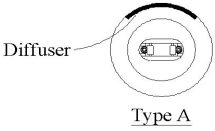

Single Diffuser Parallel to Pins

Voltarc TriLightmax Thermal T8

D Long Life Lamps Type A - 60,000 Hours