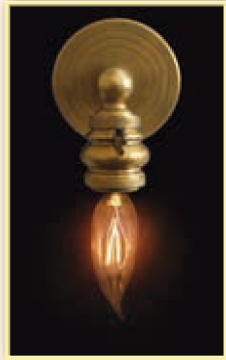

Light Bulbs

Authentically detailed exactly like the originals invented by Thomas Alva Edison, these bulbs are authentic right down to their looped filaments and hand-exhausted tips. Ferrowatt's historic lamps are just the right finishing touch of authenticity to Victorian and Art Nouveau fixtures. Ideal for museums, historic preservation projects, traditional hotels, period homes and theatres.

F1907
15W 120V 35 lumens

F1900
40W 120V 135 lumens

F1910
40W 120V 135 lumens
60W 120V 250 lumens

F1920Q
40W 120V 135 lumens
60W 120V 250 lumens

F1920
30W 120V 200 lumens
60W 120V 250 lumens

F1893
70W 120V 138 lumens