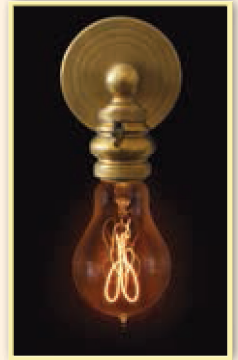

Light Bulbs

Authentically detailed exactly like the originals invented by Thomas Alva Edison, these bulbs are authentic right down to their looped filaments and hand-exhausted tips. Ferrowatt's historic lamps are just the right finishing touch of authenticity to Victorian and Art Nouveau fixtures. Ideal for museums, historic preservation projects, traditional hotels, period homes and theatres.

F1907
15W 120V 35 lumens

F1900
40W 120V 135 lumens

F1910
40W 120V 135 lumens
60W 120V 250 lumens

F1920Q
40W 120V 135 lumens
60W 120V 250 lumens

F1920
30W 120V 200 lumens
60W 120V 250 lumens

F1893
70W 120V 138 lumens

F15 DECORA
15W 120V 35 lumens

F1905
15W 120V 35 lumens

BALL O FIRE
15W 120V 35 lumens

F1930
30W 120V 200 lumens

TESLA
30W 120V 200 lumens

LED-G30HYBRID-DIM
4W 120V 320 lumens
6W 120V 480 lumens

LED-ST64HYBRID-DIM
4W 120V 320 lumens
6W 120V 480 lumens