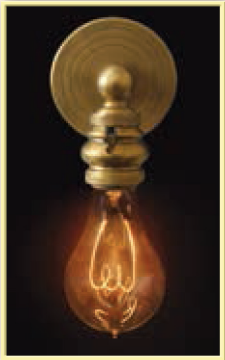

Light Bulbs

Authentically detailed exactly like the originals invented by Thomas Alva Edison, these bulbs are authentic right down to their looped filaments and hand-exhausted tips. Ferrowatt's historic lamps are just the right finishing touch of authenticity to Victorian and Art Nouveau fixtures. Ideal for museums, historic preservation projects, traditional hotels, period homes and theatres.

F1907
15W 120V 35 lumens

F1900
40W 120V 135 lumens

F1910
40W 120V 135 lumens
60W 120V 250 lumens

F1920Q
40W 120V 135 lumens
60W 120V 250 lumens

F1920
30W 120V 200 lumens
60W 120V 250 lumens

F1893
70W 120V 138 lumens

F15 DECORA
15W 120V 35 lumens

F1905
15W 120V 35 lumens

BALL O FIRE
15W 120V 35 lumens

F1930
30W 120V 200 lumens

TESLA
30W 120V 200 lumens

LED-G30HYBRID-DIM
4W 120V 320 lumens
6W 120V 480 lumens

LED-ST64HYBRID-DIM
4W 120V 320 lumens
6W 120V 480 lumens