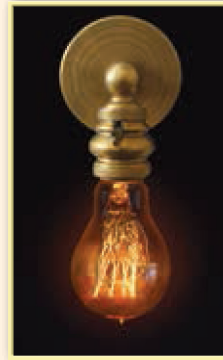

Light Bulbs

Authentically detailed exactly like the originals invented by Thomas Alva Edison, these bulbs are authentic right down to their looped filaments and hand-exhausted tips. Ferrowatt's historic lamps are just the right finishing touch of authenticity to Victorian and Art Nouveau fixtures. Ideal for museums, historic preservation projects, traditional hotels, period homes and theatres.

F1907
15W 120V 35 lumens

F1900
40W 120V 135 lumens

F1910
40W 120V 135 lumens
60W 120V 250 lumens

F1920Q
40W 120V 135 lumens
60W 120V 250 lumens

F1920
30W 120V 200 lumens
60W 120V 250 lumens

F1893
70W 120V 138 lumens