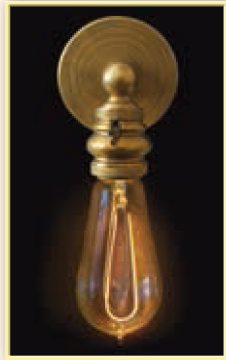

Light Bulbs

Authentically detailed exactly like the originals invented by Thomas Alva Edison, these bulbs are authentic right down to their looped filaments and hand-exhausted tips. Ferrowatt's historic lamps are just the right finishing touch of authenticity to Victorian and Art Nouveau fixtures. Ideal for museums, historic preservation projects, traditional hotels, period homes and theatres.

F1907
15W 120V 35 lumens

F1900
40W 120V 135 lumens

F1910
40W 120V 135 lumens
60W 120V 250 lumens

F1920Q
40W 120V 135 lumens
60W 120V 250 lumens

F1920
30W 120V 200 lumens
60W 120V 250 lumens

F1893
70W 120V 138 lumens