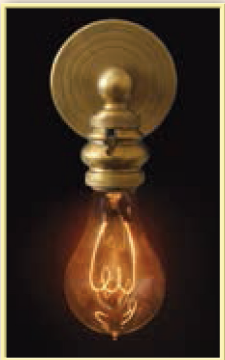

Light Bulbs

Authentically detailed exactly like the originals invented by Thomas Alva Edison, these bulbs are authentic right down to their looped filaments and hand-exhausted tips. Ferrowatt's historic lamps are just the right finishing touch of authenticity to Victorian and Art Nouveau fixtures. Ideal for museums, historic preservation projects, traditional hotels, period homes and theatres.

F1907
15W 120V 35 lumens

F1900
40W 120V 135 lumens

F1910
40W 120V 135 lumens
60W 120V 250 lumens

F1920Q
40W 120V 135 lumens
60W 120V 250 lumens

F1920
30W 120V 200 lumens
60W 120V 250 lumens

F1893
70W 120V 138 lumens

F15 DECORA
15W 120V 35 lumens

F1905
15W 120V 35 lumens

BALL O FIRE
15W 120V 35 lumens

F1930
30W 120V 200 lumens

TESLA
30W 120V 200 lumens

LED-G30HYBRID-DIM
4W 120V 320 lumens
6W 120V 480 lumens

LED-ST64HYBRID-DIM
4W 120V 320 lumens
6W 120V 480 lumens