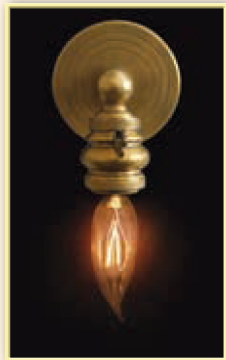

Light Bulbs

Authentically detailed exactly like the originals invented by Thomas Alva Edison, these bulbs are authentic right down to their looped filaments and hand-exhausted tips. Ferrowatt's historic lamps are just the right finishing touch of authenticity to Victorian and Art Nouveau fixtures. Ideal for museums, historic preservation projects, traditional hotels, period homes and theatres.

F1907
15W 120V 35 lumens

F1900
40W 120V 135 lumens

F1910
40W 120V 135 lumens
60W 120V 250 lumens

F1920Q
40W 120V 135 lumens
60W 120V 250 lumens

F1920
30W 120V 200 lumens
60W 120V 250 lumens

F1893
70W 120V 138 lumens