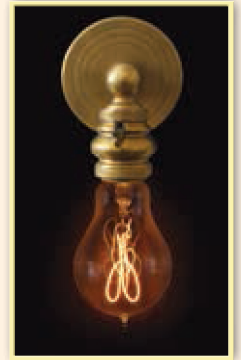

Light Bulbs

Authentically detailed exactly like the originals invented by Thomas Alva Edison, these bulbs are authentic right down to their looped filaments and hand-exhausted tips. Ferrowatt's historic lamps are just the right finishing touch of authenticity to Victorian and Art Nouveau fixtures. Ideal for museums, historic preservation projects, traditional hotels, period homes and theatres.

F1907
15W 120V 35 lumens

F1900
40W 120V 135 lumens

F1910
40W 120V 135 lumens
60W 120V 250 lumens

F1920Q
40W 120V 135 lumens
60W 120V 250 lumens

F1920
30W 120V 200 lumens
60W 120V 250 lumens

F1893
70W 120V 138 lumens

F15 DECORA
15W 120V 35 lumens

F1905
15W 120V 35 lumens

BALL O FIRE
15W 120V 35 lumens

F1930
30W 120V 200 lumens

TESLA
30W 120V 200 lumens

LED-G30HYBRID-DIM
4W 120V 320 lumens
6W 120V 480 lumens

LED-ST64HYBRID-DIM
4W 120V 320 lumens
6W 120V 480 lumens