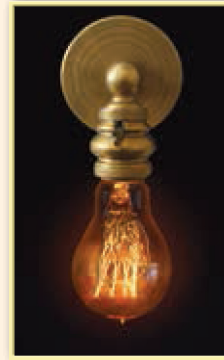

Light Bulbs

Authentically detailed exactly like the originals invented by Thomas Alva Edison, these bulbs are authentic right down to their looped filaments and hand-exhausted tips. Ferrowatt's historic lamps are just the right finishing touch of authenticity to Victorian and Art Nouveau fixtures. Ideal for museums, historic preservation projects, traditional hotels, period homes and theatres.

F1907
15W 120V 35 lumens

F1900
40W 120V 135 lumens

F1910
40W 120V 135 lumens
60W 120V 250 lumens

F1920Q
40W 120V 135 lumens
60W 120V 250 lumens

F1920
30W 120V 200 lumens
60W 120V 250 lumens

F1893
70W 120V 138 lumens