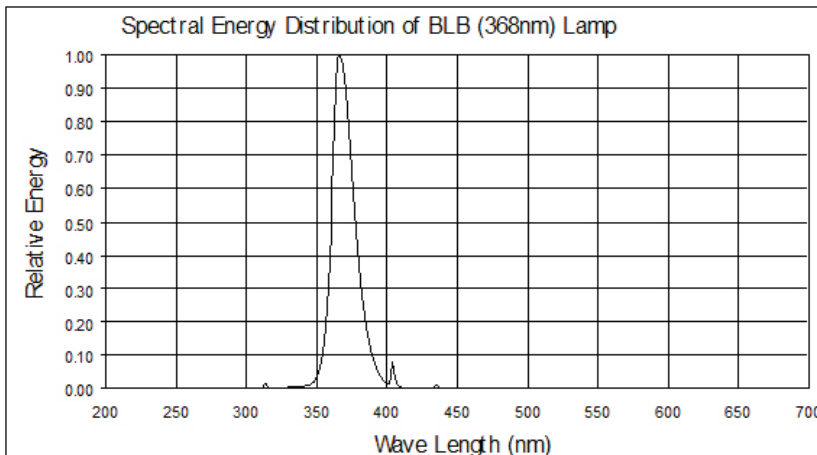

LIGHTING SUPPLY COMPANY • 800.544.2852

FERNDAL: 10651 Northend Avenue, Ferndale, MI 48220 | WIXOM: 28525 Beck Road, Suite 115, Wixom, MI 48393 | Fax: 248.398.0012

Tel: 800.544.2852 | Call Center Hours: M-F 7:00am-8:00pm EST | Counter Pick-up: M-F 7:30am-5:00pm EST