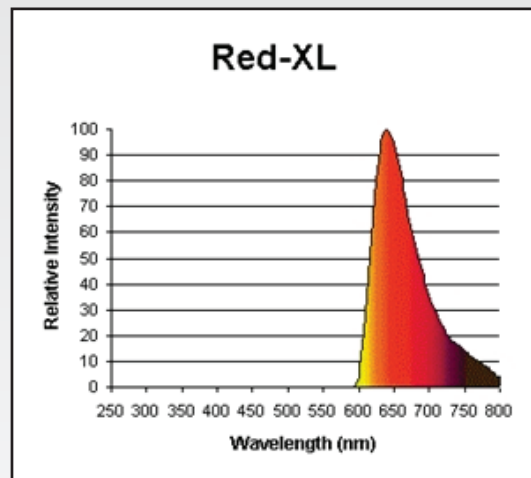

F32T8/RED

Red XL - Rapid Start Fluorescent Lamp

Fluorescent Tube Type:	T8
Length (in):	48"
Wattage:	32
Base:	Bipin
Color Tone:	Red
Average Life (Hours):	20,000
Initial Lumens:	425

ITEM NO. F32T8/RED

LIGHTING SUPPLY COMPANY • 800.544.2852