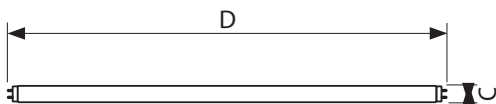

PHILIPS

Warnings and Safety

- All HO lamps recommended for use only in open fixtures.

Dimensional drawing

G13

F32T8/TL850 ALTO Plus/TG

© 2014 Koninklijke Philips N.V. (Royal Philips)
All rights reserved.

Specifications are subject to change without notice. Trademarks are the property of Koninklijke Philips N.V. (Royal Philips) or their respective owners.