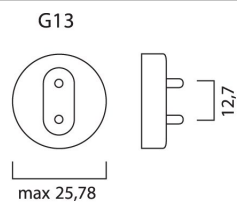

PRODUCT OVERVIEW

Lamp finish	Coated
Lamp shape	Tubular
Colour temperature (K)	6500
CRI (Ra)	98
Dimmable	Yes
EAN code	5410288022192
Energy class	B
Cap/Base	G13
Type	Activa
Watt (Nominal) (W)	36
Ordering number	0002219
Efficacy (Rated) (lm/w)	66
Luminous flux (Rated) (lm)	2350
Technology	Fluorescent
Voltage (V)	103

Max. Lamp Diameter (mm) - D	26
Lamp Length (mm) - C/L	1200
Length base to base (mm) - A	1199.4
Length base to pin Min-Max - B	1204.1-1206.5
Single packaging type	Box/Sleeve
Weight (kg)	0.16

TECHNICAL DRAWINGS