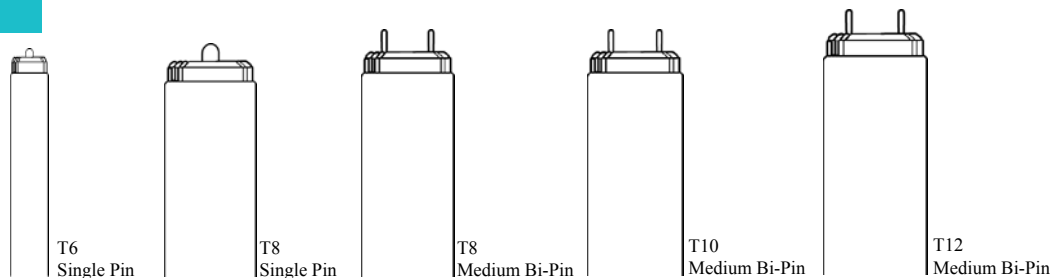

Linear Fluorescent

Bulb	Watts	Product Number	Footnotes	Product Code	Description	Pkg. Qty.	Color Temp.	CRI	Initial Lumens	Mean Lumens	Avg. Life	Nom. Length

ProLume® T-8 Rapid Start - Medium Bi-Pin Eco-Shield® (cont'd)

T8	32	90092	Ⓢ,1,9	F32T8/841/ECO/IC/CS	841 Phosphor, CoverShield®	25	4100	86	3050	2900	24000	48"
	32	35160	Ⓢ,1	F32T8/841/ECO/XL	841 Phosphor, Extended Life	25	4100	86	2950	2800	40000	48"
	32	35158	Ⓢ,1,9	F32T8/850/ECO/HL	850 Phosphor High Lumen	25	5000	86	3150	3000	24000	48"
	32	35153	Ⓢ,1,9	F32T8/850/ECO/IC	850 Phosphor	25	5000	86	3050	2900	24000	48"
	32	90093	Ⓢ,1,9	F32T8/850/ECO/IC/CS	850 Phosphor, CoverShield®	25	5000	86	3050	2900	24000	48"
	32	35161	Ⓢ,1	F32T8/850/ECO/XL	850 Phosphor, Extended Life	25	5000	86	2950	2800	40000	48"
	32	35154	Ⓢ,1,9	F32T8/865/ECO/IC	865 Phosphor	25	6500	86	3050	2900	24000	48"
	32	109360	Ⓢ,1	F32T8/ULTRA950	950 Phosphor Ultra950™	25	5000	98	2000	1900	24000	48"
	32	37200	1	F32T8BLB	Blacklight-Blue	12	-	-	-	-	20000	48"
	40	30161	Ⓢ,1	F40T8/735/ECO	735 Phosphor	30	3500	78	3600	3450	24000	60"
	40	30160	Ⓢ,1	F40T8/741/ECO	741 Phosphor	30	4100	78	3600	3450	24000	60"
	58	109374		F58T8/840	840 Phosphor	25	4000	85	5300	5000	24000	60"
	70	839452	1	F70T8/840/M	840 Phosphor Major	25	4000	85	6300	5985	20000	72"

T-8 Rapid Start - Single Pin

T8	59	823411	Ⓢ,1	F96T8/735/M	735 Phosphor Major	24	3500	78	5800	5500	15000	96"
	59	823412	Ⓢ,1	F96T8/741/M	741 Phosphor Major	24	4100	78	5800	5500	15000	96"
	59	205773	Ⓢ,1	F96T8/850/M	850 Phosphor Major	24	5000	86	5950	5500	15000	96"

ProLume® T-10 Rapid Start - Medium Bi-Pin

T10	40	109600	Ⓢ,1	F40T10/ULTRA50	850 Phosphor Ultra50™	30	5000	86	3600	3420	20000	48"

ProLume® T-12 Rapid Start - Medium Bi-Pin

T12	20	90120	Ⓢ,1	F20T12CW/CS	Cool White, CoverShield®	30	4100	62	1150	1000	8000	24"
	30	9204	1	F30T12CW	Cool White	30	4100	62	2100	1830	8000	36"
	30	9236	1	F30T12DL	Daylight	30	6500	74	1900	1650	8000	36"
	30	313742	1	F30T12WW	Warm White Major	30	3000	53	2300	2000	18000	36"
	34	40212	Ⓢ,1	F34CWES/ECO	Cool White Energy Saver	30	4100	62	2650	2300	20000	48"
	34	256867	Ⓢ,1	F34WWES/M	Warm White Low Mercury Major, Energy Saver	30	3000	53	2700	2350	20000	48"
	34	90130	Ⓢ,1	F34CWES/ECO/CS	Cool White CoverShield®, Energy Saver	30	4100	53	2650	2300	20000	48"
	40	109480	1	F40/350BL	Blacklight	6	-	-	-	-	20000	48"
	40	109490	1	F40BLB	Blacklight-Blue	6	-	-	-	-	20000	48"
	40	90135	Ⓢ,1	F40DX/CS	Daylight Deluxe, CoverShield®	30	5000	85	2650	2500	20000	48"
	40	815075	Ⓢ,1	F40/730/ECO	730 Phosphor Low Mercury Major	30	3000	70	3250	2950	20000	48"
	40	109614	Ⓢ,1	F40/ULTRA50	850 Phosphor Ultra50™	30	5000	86	3450	3275	20000	48"

Slimline Instant Start - Single Pin

T6	25	824266	1	F42T6CW/M	Cool White Major	24	4100	62	1750	1665	7500	42"
	40	826466	1	F64T6CW/M	Cool White Major	24	4100	62	2800	2650	7500	64"
	39	363218	1	F48CW/M	Cool White Low Mercury Major	15	4100	62	2950	2800	9000	48"
	39	387019	1	F48DL/M	Daylight Low Mercury Major	15	6500	79	2500	2375	9000	48"