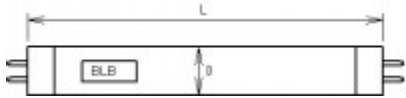

Order Code: **BLB-F8T5**

F8T5BLB

Lamp Group: UV
Lamp Type: Linear
Other Detail / ANSI: Sankyo
Voltage (V): 56
Wattage (W): 8
Base: G5
Life Hour: 3000
Spectrum (nm): 352
UV Output: 1.4W
MOL (mm): 287
Diameter (mm): 15.5
BulbShape: T5
BulbFinish: Cobalt Blue
Glass Type: Softglass
Application: UV Fluorescence