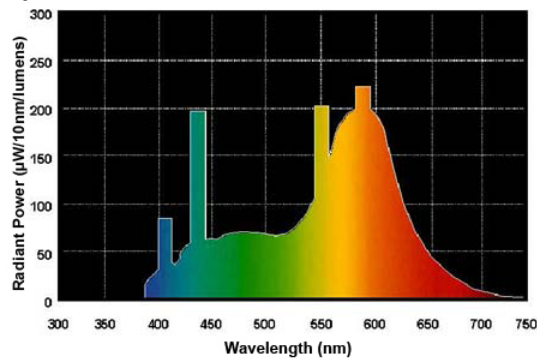

GRAPHS & CHARTS

Spectral Power Distribution

Lamp Mortality

GENERAL CHARACTERISTICS

Lamp Type	Linear Fluorescent - Straight
	Linear
Bulb	T5
Base	Miniature Bi-Pin (G5)
Wattage	8
Voltage	57
Rated Life	5000 hrs
Bulb Material	Soda lime
Starting Temperature	10 °C (50 °F)
LEED-EB MR Credit	3750 picograms Hg per mean lumen hour

PHOTOMETRIC CHARACTERISTICS

Initial Lumens	400
Mean Lumens	320
Nominal Initial Lumens per Watt	50
Color Temperature	4100 K
Color Rendering Index (CRI)	60

ELECTRICAL CHARACTERISTICS

Open Circuit Voltage (rapid start)	190 V
Open Circuit Voltage (after preheating) Max @ Temperature	210 V @ 10 °C
Open Circuit Voltage (rapid start) Min @ Temperature	140 V @ 10 °C
Cathode Resistance Ratio - Rh/Rc (MIN)	4.25
Cathode Resistance Ratio - Rh/Rc (MAX)	6.5
Open Circuit Voltage (after preheating) Min @ Temperature	108 V @ 10 °C
Current Crest Factor	1.7