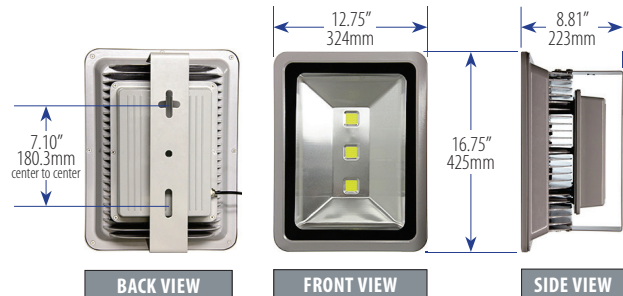

LED Outdoor Flood Light, 150W, Wide Beam

IP65 Rated – Replaces MH/HPS up to 400 Watts – 100 to 277VAC – Yoke Mount

FEATURES

- 5 Year LEDtronics Warranty
- Energy Savings of up to 60%
- Lumen Maintenance over 70% @ 50,000+ Hours
- Adjustable Wall Mounting Bracket
- Suitable for Wet Locations
- 120-Degree Wide Flood Illumination
- Solid-State: High-Shock & Vibration Resistant
- No UV Radiation / No Toxic Mercury
- Wide Oper. Temp. Range: -4°F to ~+131°F
- ETL/cETL Listed (FDL003-3X50W-XXX-X0XWXX)
- Eco-Friendly / RoHS Compliant

Over 30 Years of LEDtronics Design, Engineering & Manufacturing Experience

Adjustable Bracket

FDL003-3X50W-XIW-101W (Warm White)

FDL003-3X50W-XPW-101W (Pure White)

	WARM WHITE	PURE WHITE
Emitted Color	2750K~3250K	5000~5600K
Color Temperature		
Input Power	150 Watts	
Input Voltage	100~277VAC (Tested @ 120VAC)	
Input Current	1.20A	1.26A
Power Factor	1.0	
Max. Candela	5550 cd	5385 cd
Total Lumens	12730 lm	12910 lm
Efficacy	95 lm/W	90 lm/W
CRI	75	
Illumination Angle	120°	
Oper. Temperature	-4°F ~+131°F / -20°C ~+55°C	
Housing	Die-Cast Aluminum / Gray Color	
Lens Material	Tempered Clear Glass	
Protection Rating	IP65	
Dimensions	L16.75 x W12.75 x H8.81 inch L425 x W324 x H223 mm	
Weight	19 lbs / 8.62 kg	
DLC Product Code	- PSHT7JF4	

FDL003-3X50W-XPW-101W

PHOTOMETRIC REPORTS:

FDL003-3X50W-XIW-101W

Manufacturer: LEDTRONICS -
Luminaire: CLEAR FLAT LENS, 150.9W, 120VAC
Luminaire Cat: FDL003-3X50W-XPW-101W
Lamp: LUMEN RATING: 12909Lms.
Lamp Output: 1 lamp, rated Lumens/lamp: 12909
Max Candela: 5,385.0 at Horizontal: 0°, Vertical: 0°
Luminous Opening: Point
Test: 6-4-14
Photometry : Type C
CIE Class: Direct
Cutoff Class: Full Cutoff
Nema Type: 7 X 7