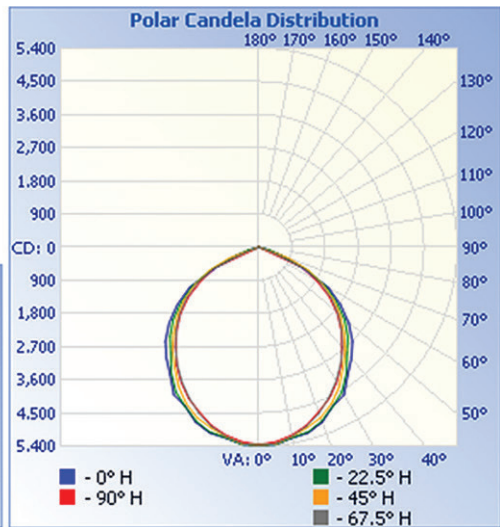

20 Ft

Illuminance at a Distance

Center Beam fc	Beam Width	
4.0ft	336.6 fc	11.5 ft 9.9 ft
8.0ft	84.1 fc	23.0 ft 19.8 ft
12.0ft	37.4 fc	34.5 ft 29.7 ft
16.0ft	21.0 fc	46.0 ft 39.6 ft
20.0ft	13.5 fc	57.5 ft 49.5 ft

Vert. Spread: 110.3° Horiz. Spread: 102.2°

Manufacturer: LEDTRONICS -
Luminaire: CLEAR FLAT LENS, 150.9W, 120VAC
Luminaire Cat: FDL003-3X50W-XPW-101W
Lamp: LUMEN RATING: 12909Lms.
Lamp Output: 1 lamp, rated Lumens/lamp: 12909
Max Candela: 5,385.0 at Horizontal: 0°, Vertical: 0°
Luminous Opening: Point
Test: 6-4-14
Photometry : Type C
CIE Class: Direct
Cutoff Class: Full Cutoff
Nema Type: 7 X 7

25 Ft

Illuminance at a Distance

Center Beam fc	Beam Width	
2.0ft	1,346.3 fc	5.7 ft 5.0 ft
4.0ft	336.6 fc	11.5 ft 9.9 ft
6.0ft	149.6 fc	17.2 ft 14.9 ft
8.0ft	84.1 fc	23.0 ft 19.8 ft
10.0ft	53.9 fc	28.7 ft 24.8 ft
12.0ft	37.4 fc	34.5 ft 29.7 ft
14.0ft	27.5 fc	40.2 ft 34.7 ft
16.0ft	21.0 fc	46.0 ft 39.6 ft
18.0ft	16.6 fc	51.7 ft 44.6 ft
20.0ft	13.5 fc	57.5 ft 49.5 ft
22.0ft	11.1 fc	63.2 ft 54.5 ft
24.0ft	9.3 fc	69.0 ft 59.4 ft
26.0ft	8.0 fc	74.7 ft 64.4 ft

Vert. Spread: 110.3° Horiz. Spread: 102.2°

Manufacturer: LEDTRONICS -
Luminaire: CLEAR FLAT LENS, 150.9W, 120VAC
Luminaire Cat: FDL003-3X50W-XPW-101W
Lamp: LUMEN RATING: 12909Lms.
Lamp Output: 1 lamp, rated Lumens/lamp: 12909
Max Candela: 5,385.0 at Horizontal: 0°, Vertical: 0°
Luminous Opening: Point
Test: 6-4-14
Photometry : Type C
CIE Class: Direct
Cutoff Class: Full Cutoff