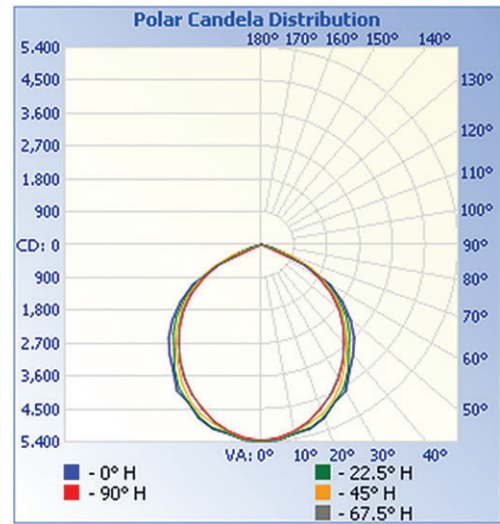

Manufacturer: LEDTRONICS -
Luminaire: CLEAR FLAT LENS, 150.9W, 120VAC
Luminaire Cat: FDL003-3X50W-XPW-101W
Lamp: LUMEN RATING: 12909Lms.
Lamp Output: 1 lamp, rated Lumens/lamp: 12909
Max Candela: 5,385.0 at Horizontal: 0°, Vertical: 0°
Luminous Opening: Point
Test: 6-4-14
Photometry : Type C
CIE Class: Direct
Cutoff Class: Full Cutoff
Nema Type: 7 X 7

20 Ft

Illuminance at a Distance

Center Beam fc	Beam Width	
4.0ft	336.6 fc	11.5 ft 9.9 ft
8.0ft	84.1 fc	23.0 ft 19.8 ft
12.0ft	37.4 fc	34.5 ft 29.7 ft
16.0ft	21.0 fc	46.0 ft 39.6 ft
20.0ft	13.5 fc	57.5 ft 49.5 ft

Vert. Spread: 110.3° Horiz. Spread: 102.2°