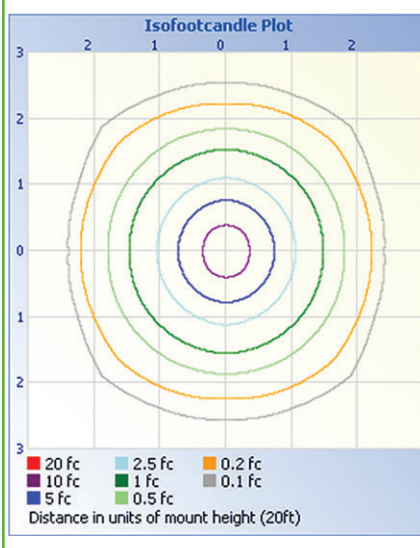

Over 30 Years of LEDtronics Design, Engineering & Manufacturing Experience

Adjustable Bracket

FDL003-3X50W-XIW-101W (Warm White)

FDL003-3X50W-XPW-101W (Pure White)

	WARM WHITE	PURE WHITE
Emitted Color	2750K~3250K	5000~5600K
Color Temperature		
Input Power	150 Watts	
Input Voltage	100~277VAC (Tested @ 120VAC)	
Input Current	1.20A	1.26A
Power Factor	1.0	
Max. Candela	5550 cd	5385 cd
Total Lumens	12730 lm	12910 lm
Efficacy	95 lm/W	90 lm/W
CRI	75	
Illumination Angle	120°	
Oper. Temperature	-4°F ~+131°F / -20°C ~+55°C	
Housing	Die-Cast Aluminum / Gray Color	
Lens Material	Tempered Clear Glass	
Protection Rating	IP65	
Dimensions	L16.75 x W12.75 x H8.81 inch L425 x W324 x H223 mm	
Weight	19 lbs / 8.62 kg	
DLC Product Code	- PSHT7JF4	

FDL003-3X50W-XPW-101W

PHOTOMETRIC REPORTS:

FDL003-3X50W-XIW-101W

Manufacturer: LEDTRONICS -
Luminaire: CLEAR FLAT LENS, 150.9W, 120VAC
Luminaire Cat: FDL003-3X50W-XPW-101W
Lamp: LUMEN RATING: 12909Lms.
Lamp Output: 1 lamp, rated Lumens/lamp: 12909
Max Candela: 5,385.0 at Horizontal: 0°, Vertical: 0°
Luminous Opening: Point
Test: 6-4-14
Photometry : Type C
CIE Class: Direct
Cutoff Class: Full Cutoff
Nema Type: 7 X 7

20 Ft

Illuminance at a Distance

Center Beam fc	Beam Width	
4.0ft	336.6 fc	11.5 ft 9.9 ft
8.0ft	84.1 fc	23.0 ft 19.8 ft
12.0ft	37.4 fc	34.5 ft 29.7 ft
16.0ft	21.0 fc	46.0 ft 39.6 ft
20.0ft	13.5 fc	57.5 ft 49.5 ft