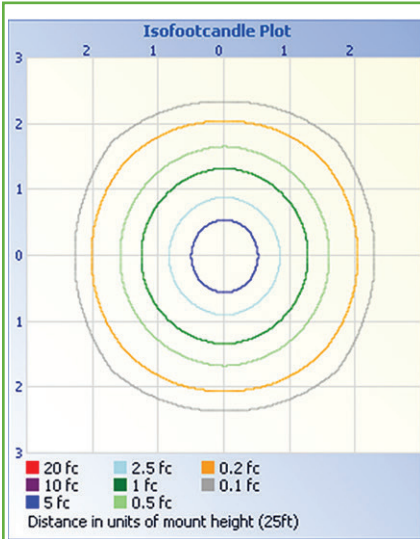

Over 30 Years of LEDtronics Design, Engineering & Manufacturing Experience

Adjustable Bracket

FDL003-3X50W-XIW-101W (Warm White)

FDL003-3X50W-XPW-101W (Pure White)

	WARM WHITE	PURE WHITE
Emitted Color	2750K~3250K	5000~5600K
Color Temperature		
Input Power	150 Watts	
Input Voltage	100~277VAC (Tested @ 120VAC)	
Input Current	1.20A	1.26A
Power Factor	1.0	
Max. Candela	5550 cd	5385 cd
Total Lumens	12730 lm	12910 lm
Efficacy	95 lm/W	90 lm/W
CRI	75	
Illumination Angle	120°	
Oper. Temperature	-4°F ~+131°F / -20°C ~+55°C	
Housing	Die-Cast Aluminum / Gray Color	
Lens Material	Tempered Clear Glass	
Protection Rating	IP65	
Dimensions	L16.75 x W12.75 x H8.81 inch L425 x W324 x H223 mm	
Weight	19 lbs / 8.62 kg	
DLC Product Code	- PSHT7JF4	

FDL003-3X50W-XPW-101W

PHOTOMETRIC REPORTS:

FDL003-3X50W-XIW-101W

Manufacturer: LEDTRONICS -
Luminaire: CLEAR FLAT LENS, 150.9W, 120VAC
Luminaire Cat: FDL003-3X50W-XPW-101W
Lamp: LUMEN RATING: 12909Lms.
Lamp Output: 1 lamp, rated Lumens/lamp: 12909
Max Candela: 5,385.0 at Horizontal: 0°, Vertical: 0°
Luminous Opening: Point
Test: 6-4-14
Photometry : Type C
CIE Class: Direct
Cutoff Class: Full Cutoff
Nema Type: 7 X 7

20 Ft

Illuminance at a Distance

Center Beam fc	Beam Width	
4.0ft	336.6 fc	11.5 ft 9.9 ft
8.0ft	84.1 fc	23.0 ft 19.8 ft
12.0ft	37.4 fc	34.5 ft 29.7 ft
16.0ft	21.0 fc	46.0 ft 39.6 ft
20.0ft	13.5 fc	57.5 ft 49.5 ft

Vert. Spread: 110.3° Horiz. Spread: 102.2°

Manufacturer: LEDTRONICS -
Luminaire: CLEAR FLAT LENS, 150.9W, 120VAC
Luminaire Cat: FDL003-3X50W-XPW-101W
Lamp: LUMEN RATING: 12909Lms.
Lamp Output: 1 lamp, rated Lumens/lamp: 12909
Max Candela: 5,385.0 at Horizontal: 0°, Vertical: 0°
Luminous Opening: Point
Test: 6-4-14
Photometry : Type C
CIE Class: Direct
Cutoff Class: Full Cutoff
Nema Type: 7 X 7