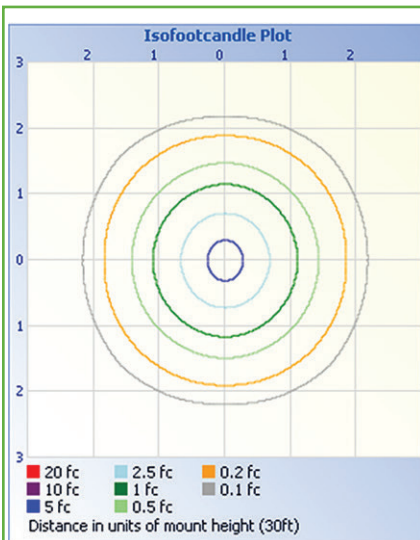

20 Ft

Illuminance at a Distance

Center Beam fc	Beam Width	
4.0ft	336.6 fc	11.5 ft 9.9 ft
8.0ft	84.1 fc	23.0 ft 19.8 ft
12.0ft	37.4 fc	34.5 ft 29.7 ft
16.0ft	21.0 fc	46.0 ft 39.6 ft
20.0ft	13.5 fc	57.5 ft 49.5 ft

Vert. Spread: 110.3° Horiz. Spread: 102.2°

Manufacturer: LEDTRONICS -
Luminaire: CLEAR FLAT LENS, 150.9W, 120VAC
Luminaire Cat: FDL003-3X50W-XPW-101W
Lamp: LUMEN RATING: 12909Lms.
Lamp Output: 1 lamp, rated Lumens/lamp: 12909
Max Candela: 5,385.0 at Horizontal: 0°, Vertical: 0°
Luminous Opening: Point
Test: 6-4-14
Photometry : Type C
CIE Class: Direct
Cutoff Class: Full Cutoff
Nema Type: 7 X 7

25 Ft

Illuminance at a Distance

Center Beam fc	Beam Width	
2.0ft	1,346.3 fc	5.7 ft 5.0 ft
4.0ft	336.6 fc	11.5 ft 9.9 ft
6.0ft	149.6 fc	17.2 ft 14.9 ft
8.0ft	84.1 fc	23.0 ft 19.8 ft
10.0ft	53.9 fc	28.7 ft 24.8 ft
12.0ft	37.4 fc	34.5 ft 29.7 ft
14.0ft	27.5 fc	40.2 ft 34.7 ft
16.0ft	21.0 fc	46.0 ft 39.6 ft
18.0ft	16.6 fc	51.7 ft 44.6 ft
20.0ft	13.5 fc	57.5 ft 49.5 ft
22.0ft	11.1 fc	63.2 ft 54.5 ft
24.0ft	9.3 fc	69.0 ft 59.4 ft
26.0ft	8.0 fc	74.7 ft 64.4 ft

Vert. Spread: 110.3° Horiz. Spread: 102.2°

Manufacturer: LEDTRONICS -
Luminaire: CLEAR FLAT LENS, 150.9W, 120VAC
Luminaire Cat: FDL003-3X50W-XPW-101W
Lamp: LUMEN RATING: 12909Lms.
Lamp Output: 1 lamp, rated Lumens/lamp: 12909
Max Candela: 5,385.0 at Horizontal: 0°, Vertical: 0°
Luminous Opening: Point
Test: 6-4-14
Photometry : Type C
CIE Class: Direct
Cutoff Class: Full Cutoff