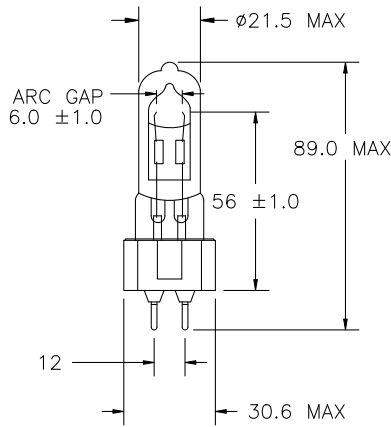

HID-430/440
REPLACEMENT LAMP

ORDERING CODE:

HID-430/440

SPECIFICATIONS

Lamp Type: Quartz Metal Halide
 Base Type: T-6, G-12
 Lamp Wattage: 150 Watt
 CRI: 80
 CCT: 3000K/4000K
 Illuminator Use: 404N, 405N
 Rated Life: 6,000 hrs