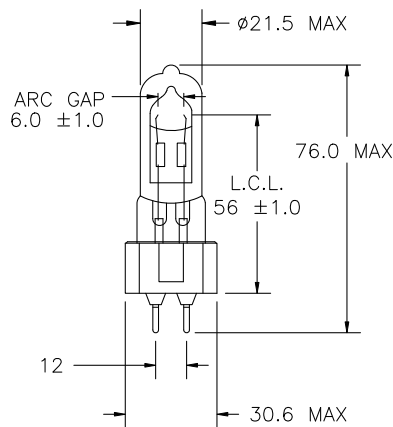

HID-430/440
REPLACEMENT LAMP

ORDERING CODE:

HID-430/440

SPECIFICATIONS

Lamp Type: Quartz Metal Halide
 Base Type: T-6, G-12
 Lamp Wattage: 150 Watt
 CRI: 80
 CCT: 3000K/4000K
 Illuminator Use: 404N, 405N
 Rated Life: 6,000 hrs

HID-430

HID-440