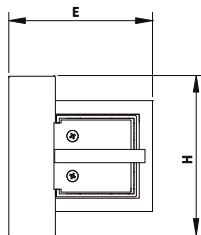

Warranty

5 Years Warranty on Driver and LED Module

LED Type

Model	Input Voltage	Input Wattage	LED CT / CRI	Lumen (TYP)	CRI	Finish	Dimension (L x W X H)	Energy Star
FL5324D-3000K JA8	120V	18W	3000K	1327	>90	Satin Nickel	23.5" x 4.8" x 4.5"	Yes