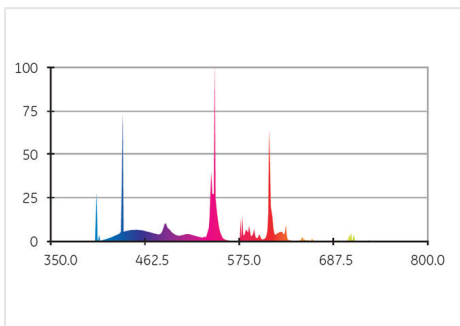

Spectral distribution