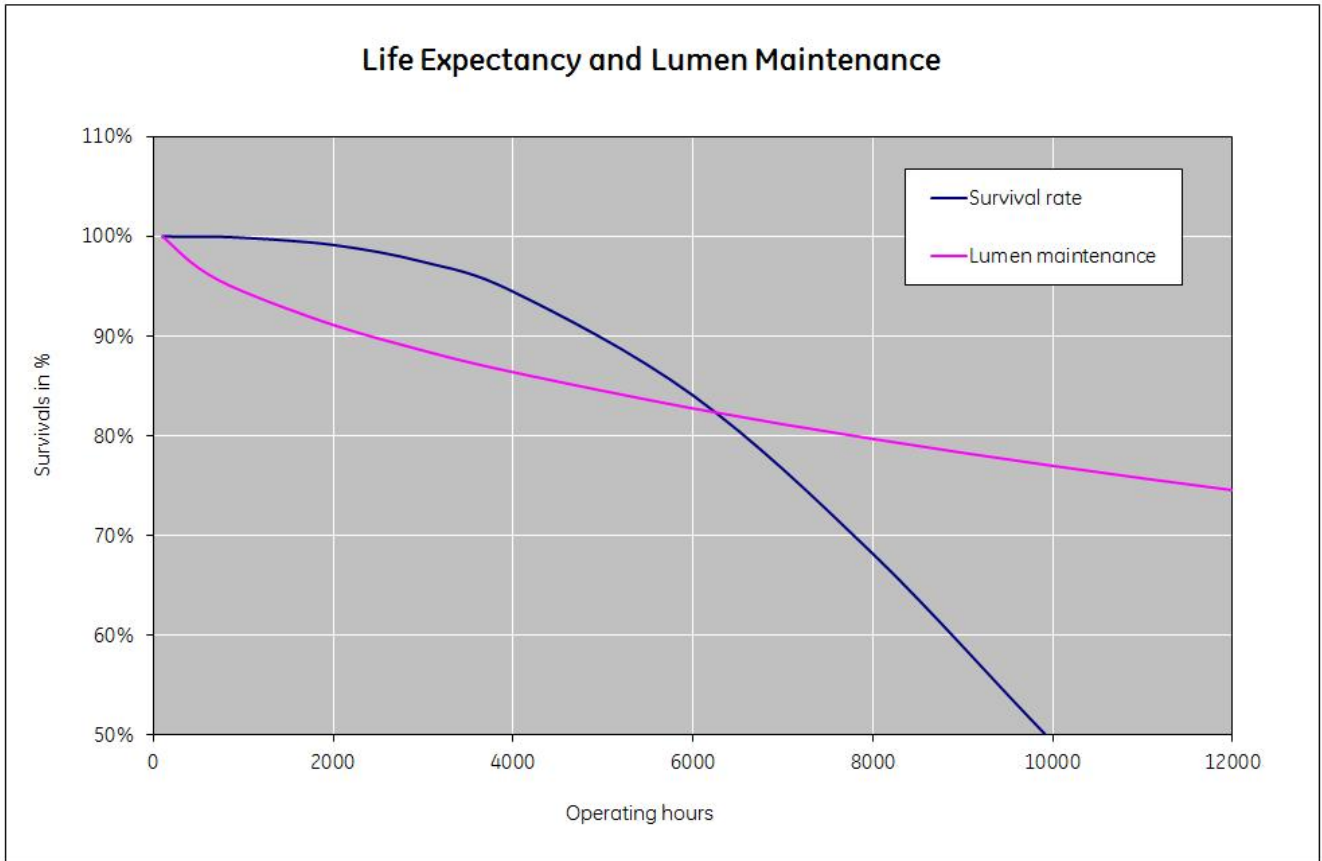

Survival data