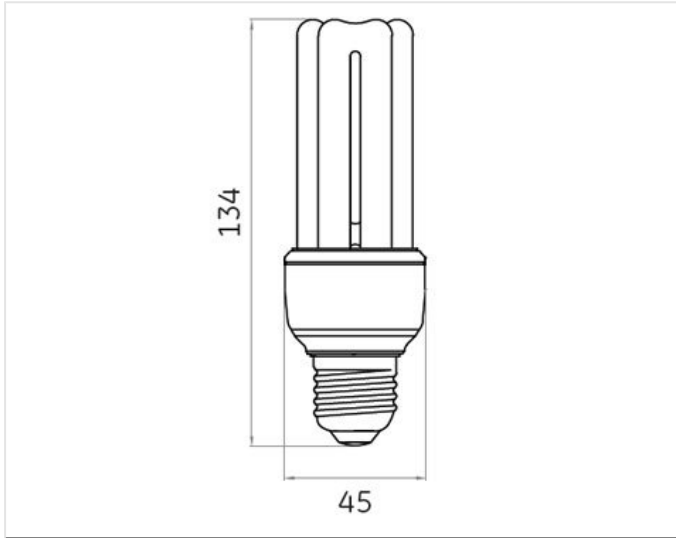

Technical drawing