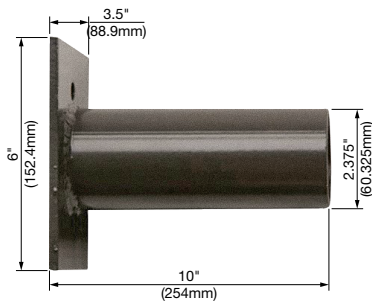

**WALL BRACKET
61174**