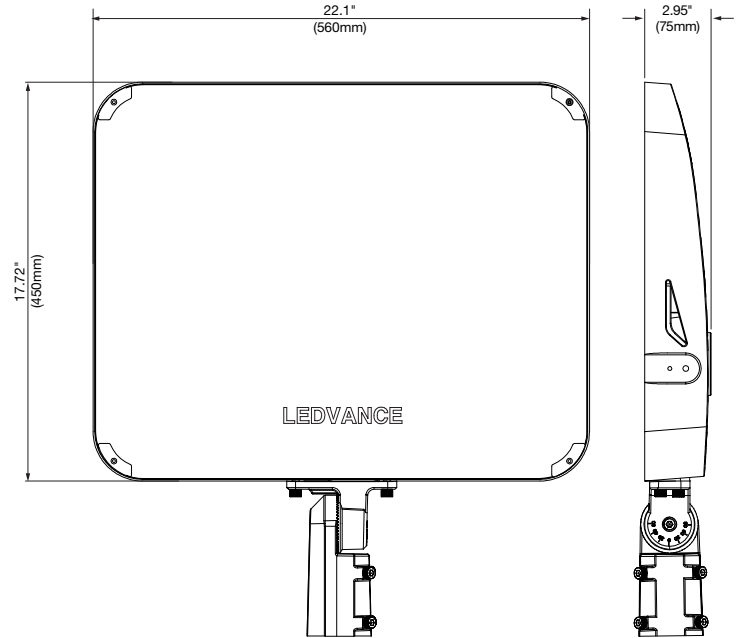

**FLOOD LIGHT WITH
SLIP FITTER-470W**