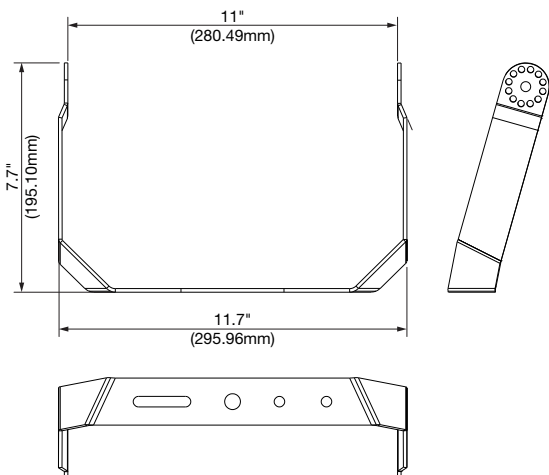

ACCESSORIES

YOKE MOUNT 30W

60W

300W

140W

470W