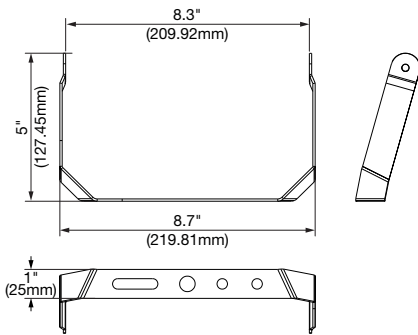

ACCESSORIES

YOKE MOUNT 30W

60W

300W

140W

470W