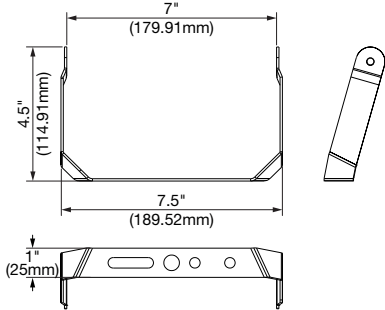

ACCESSORIES

YOKE MOUNT 30W