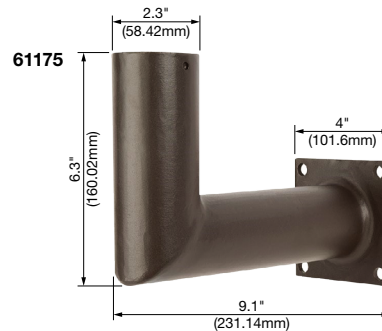

**WALL BRACKET
61174**