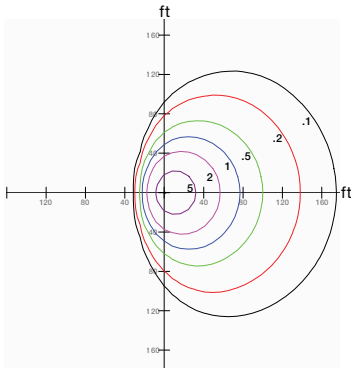

300W luminaire, mounted at 40' height, tilted 45°