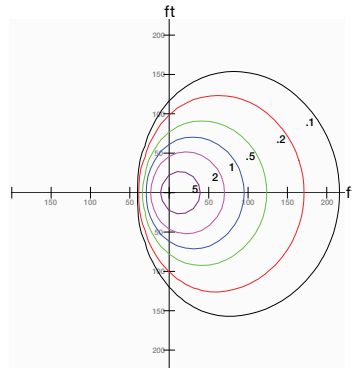

470W luminaire, mounted at 50' height, tilted 45°

300W	MOUNTING HEIGHT (FT)	25	30	35	40	45	50
	MULTIPLIER	2.56	1.78	1.31	1	0.79	0.64
470W	MOUNTING HEIGHT (FT)	35	40	45	50	55	60
	MULTIPLIER	2.04	1.56	1.23	1	0.83	0.69

- Multiply the footcandle levels in the diagram according to the desired installation height
- Each tick on the diagram represents a multiple of the mounting height from the fixture