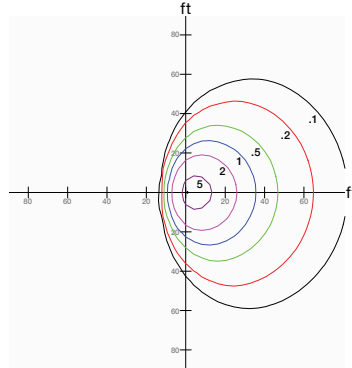

PHYSICAL INFORMATION

LUMINAIRE DESCRIPTION	LENGTH IN (MM)	WIDTH IN (MM)	HEIGHT IN (MM)	WEIGHT LB (KG)	CORD LENGTH IN (MM)	EPA* (FT ²) TILT ANGLE:		
						0° (HORIZONTAL)	<45°	<90° (VERTICAL)
30W	7.0 (180)	1.6 (42)	5.9 (150)	2.43 (1.1)	24 (610)	0.1	0.28	0.35
60W	8.3 (210)	1.62 (41.2)	7.1 (180)	2.9 (1.32)	24 (610)	0.11	0.38	0.49
140W	10.95 (278)	2.28 (58)	8.82 (224)	7.1 (3.2)	40 (1016)	0.31	0.73	0.96
300W	16.54 (420)	2.91 (74)	14.17 (360)	16.1 (7.3)	40 (1016)	0.44	1.61	2.1
470W	22.1 (560)	2.95 (75)	17.72 (450)	25.8 (11.7)	40 (1016)	0.54	2.56	3.43

PHOTOMETRIC INFORMATION

HORIZONTAL ISO FOOT-CANDLE PLOT

30W luminaire, mounted at 15' height, tilted 45°

60W luminaire, mounted at 20' height, tilted 45°

140W luminaire, mounted at 30' height, tilted 45°

30W	MOUNTING HEIGHT (FT)	10	12	15	18	20	22
	MULTIPLIER	2.25	1.56	1	0.69	0.56	0.46
60W	MOUNTING HEIGHT (FT)	12	15	18	20	22	25
	MULTIPLIER	2.78	1.78	1.23	1	0.83	0.64
140W	MOUNTING HEIGHT (FT)	20	22	25	30	35	40
	MULTIPLIER	2.25	1.86	1.44	1	0.73	0.56