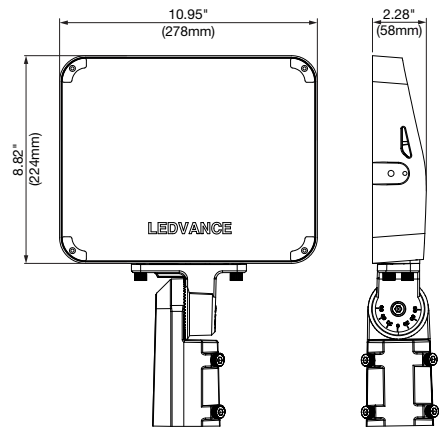

PHYSICAL INFORMATION

LUMINAIRE DESCRIPTION	LENGTH IN (MM)	WIDTH IN (MM)	HEIGHT IN (MM)	WEIGHT LB (KG)	CORD LENGTH IN (MM)	EPA* (FT ²) TILT ANGLE:		
						0° (HORIZONTAL)	<45°	<90° (VERTICAL)
30W	7.0 (180)	1.6 (42)	5.9 (150)	2.43 (1.1)	24 (610)	0.1	0.28	0.35
60W	8.3 (210)	1.62 (41.2)	7.1 (180)	2.9 (1.32)	24 (610)	0.11	0.38	0.49
140W	10.95 (278)	2.28 (58)	8.82 (224)	7.1 (3.2)	40 (1016)	0.31	0.73	0.96
300W	16.54 (420)	2.91 (74)	14.17 (360)	16.1 (7.3)	40 (1016)	0.44	1.61	2.1
470W	22.1 (560)	2.95 (75)	17.72 (450)	25.8 (11.7)	40 (1016)	0.54	2.56	3.43

*Considering horizontal wind

FLOOD LIGHT WITH KUNCKLE-30W

FLOOD LIGHT WITH KUNCKLE-60W

FLOOD LIGHT WITH SLIP FITTER-140W

30W-TRUNNION

60W-TRUNNION

140W-TRUNNION

PHYSICAL INFORMATION