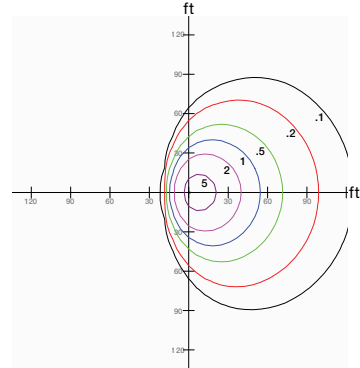

PHYSICAL INFORMATION

LUMINAIRE DESCRIPTION	LENGTH IN (MM)	WIDTH IN (MM)	HEIGHT IN (MM)	WEIGHT LB (KG)	CORD LENGTH IN (MM)	EPA* (FT ²) TILT ANGLE:		
						0° (HORIZONTAL)	<45°	<90° (VERTICAL)
30W	7.0 (180)	1.6 (42)	5.9 (150)	2.43 (1.1)	24 (610)	0.1	0.28	0.35
60W	8.3 (210)	1.62 (41.2)	7.1 (180)	2.9 (1.32)	24 (610)	0.11	0.38	0.49
140W	10.95 (278)	2.28 (58)	8.82 (224)	7.1 (3.2)	40 (1016)	0.31	0.73	0.96
300W	16.54 (420)	2.91 (74)	14.17 (360)	16.1 (7.3)	40 (1016)	0.44	1.61	2.1
470W	22.1 (560)	2.95 (75)	17.72 (450)	25.8 (11.7)	40 (1016)	0.54	2.56	3.43

PHOTOMETRIC INFORMATION

HORIZONTAL ISO FOOT-CANDLE PLOT

30W luminaire, mounted at 15' height, tilted 45°

60W luminaire, mounted at 20' height, tilted 45°

140W luminaire, mounted at 30' height, tilted 45°

30W	MOUNTING HEIGHT (FT)	10	12	15	18	20	22
	MULTIPLIER	2.25	1.56	1	0.69	0.56	0.46
60W	MOUNTING HEIGHT (FT)	12	15	18	20	22	25
	MULTIPLIER	2.78	1.78	1.23	1	0.83	0.64
140W	MOUNTING HEIGHT (FT)	20	22	25	30	35	40
	MULTIPLIER	2.25	1.86	1.44	1	0.73	0.56