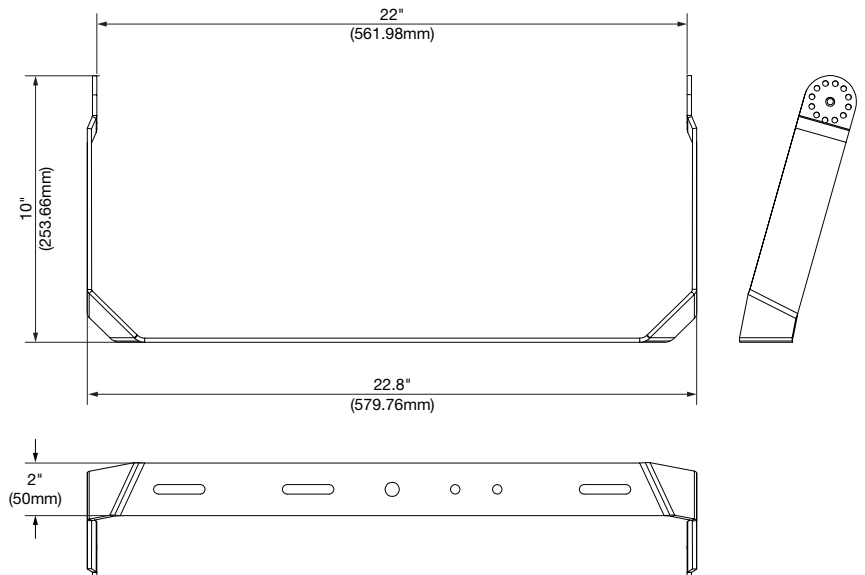

PHYSICAL INFORMATION

LUMINAIRE DESCRIPTION	LENGTH IN (MM)	WIDTH IN (MM)	HEIGHT IN (MM)	WEIGHT LB (KG)	CORD LENGTH IN (MM)	EPA* (FT ²) TILT ANGLE:		
						0° (HORIZONTAL)	<45°	<90° (VERTICAL)
30W	7.0 (180)	1.6 (42)	5.9 (150)	2.43 (1.1)	24 (610)	0.1	0.28	0.35
60W	8.3 (210)	1.62 (41.2)	7.1 (180)	2.9 (1.32)	24 (610)	0.11	0.38	0.49
140W	10.95 (278)	2.28 (58)	8.82 (224)	7.1 (3.2)	40 (1016)	0.31	0.73	0.96
300W	16.54 (420)	2.91 (74)	14.17 (360)	16.1 (7.3)	40 (1016)	0.44	1.61	2.1
470W	22.1 (560)	2.95 (75)	17.72 (450)	25.8 (11.7)	40 (1016)	0.54	2.56	3.43

PHOTOMETRIC INFORMATION

HORIZONTAL ISO FOOT-CANDLE PLOT

30W luminaire, mounted at 15' height, tilted 45°

60W luminaire, mounted at 20' height, tilted 45°

140W luminaire, mounted at 30' height, tilted 45°

30W	MOUNTING HEIGHT (FT)	10	12	15	18	20	22
	MULTIPLIER	2.25	1.56	1	0.69	0.56	0.46
60W	MOUNTING HEIGHT (FT)	12	15	18	20	22	25
	MULTIPLIER	2.78	1.78	1.23	1	0.83	0.64
140W	MOUNTING HEIGHT (FT)	20	22	25	30	35	40
	MULTIPLIER	2.25	1.86	1.44	1	0.73	0.56