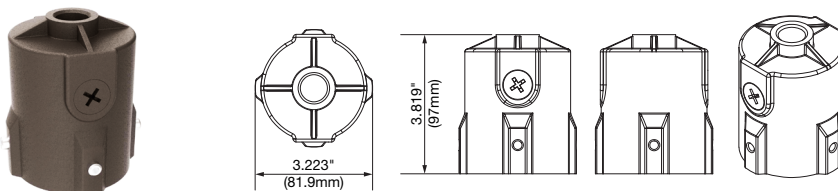

**TENON ADAPTER
FOR LOW WATTAGE
FLOOD LIGHTS
60688**