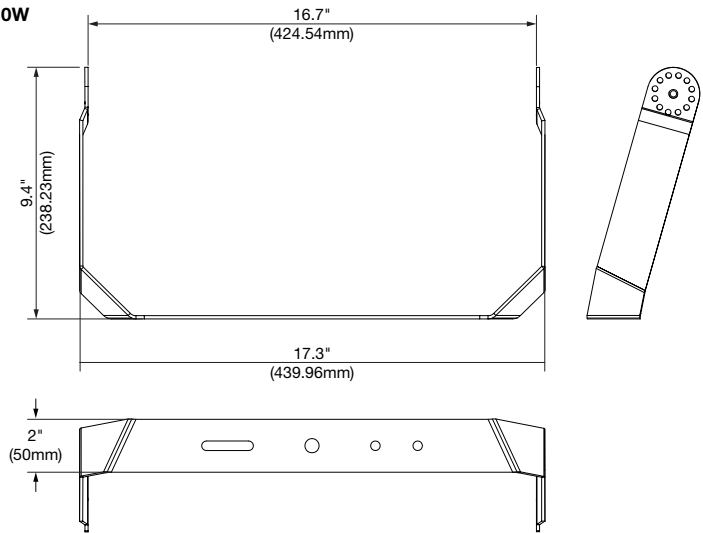

ACCESSORIES

YOKE MOUNT 30W

60W

300W

140W

470W