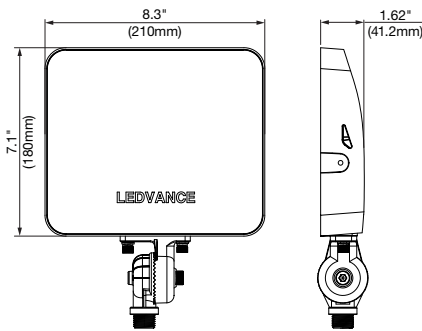

FLOOD LIGHT WITH KUNCKLE-60W