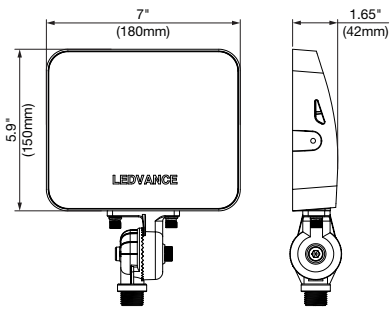

PHYSICAL INFORMATION

LUMINAIRE DESCRIPTION	LENGTH IN (MM)	WIDTH IN (MM)	HEIGHT IN (MM)	WEIGHT LB (KG)	CORD LENGTH IN (MM)	EPA* (FT²) TILT ANGLE:		
						0° (HORIZONTAL)	<45°	<90° (VERTICAL)
30W	7.0 (180)	1.6 (42)	5.9 (150)	2.43 (1.1)	24 (610)	0.1	0.28	0.35
60W	8.3 (210)	1.62 (41.2)	7.1 (180)	2.9 (1.32)	24 (610)	0.11	0.38	0.49
140W	10.95 (278)	2.28 (58)	8.82 (224)	7.1 (3.2)	40 (1016)	0.31	0.73	0.96
300W	16.54 (420)	2.91 (74)	14.17 (360)	16.1 (7.3)	40 (1016)	0.44	1.61	2.1
470W	22.1 (560)	2.95 (75)	17.72 (450)	25.8 (11.7)	40 (1016)	0.54	2.56	3.43

*Considering horizontal wind

FLOOD LIGHT WITH KUNCKLE-30W