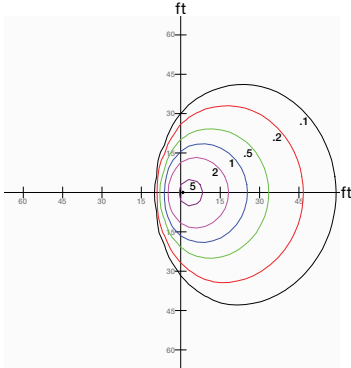

PHYSICAL INFORMATION

LUMINAIRE DESCRIPTION	LENGTH IN (MM)	WIDTH IN (MM)	HEIGHT IN (MM)	WEIGHT LB (KG)	CORD LENGTH IN (MM)	EPA* (FT ²) TILT ANGLE:		
						0° (HORIZONTAL)	<45°	<90° (VERTICAL)
30W	7.0 (180)	1.6 (42)	5.9 (150)	2.43 (1.1)	24 (610)	0.1	0.28	0.35
60W	8.3 (210)	1.62 (41.2)	7.1 (180)	2.9 (1.32)	24 (610)	0.11	0.38	0.49
140W	10.95 (278)	2.28 (58)	8.82 (224)	7.1 (3.2)	40 (1016)	0.31	0.73	0.96
300W	16.54 (420)	2.91 (74)	14.17 (360)	16.1 (7.3)	40 (1016)	0.44	1.61	2.1
470W	22.1 (560)	2.95 (75)	17.72 (450)	25.8 (11.7)	40 (1016)	0.54	2.56	3.43

PHOTOMETRIC INFORMATION

HORIZONTAL ISO FOOT-CANDLE PLOT

30W luminaire, mounted at 15' height, tilted 45°

60W luminaire, mounted at 20' height, tilted 45°

140W luminaire, mounted at 30' height, tilted 45°

30W	MOUNTING HEIGHT (FT)	10	12	15	18	20	22
	MULTIPLIER	2.25	1.56	1	0.69	0.56	0.46
60W	MOUNTING HEIGHT (FT)	12	15	18	20	22	25
	MULTIPLIER	2.78	1.78	1.23	1	0.83	0.64
140W	MOUNTING HEIGHT (FT)	20	22	25	30	35	40
	MULTIPLIER	2.25	1.86	1.44	1	0.73	0.56