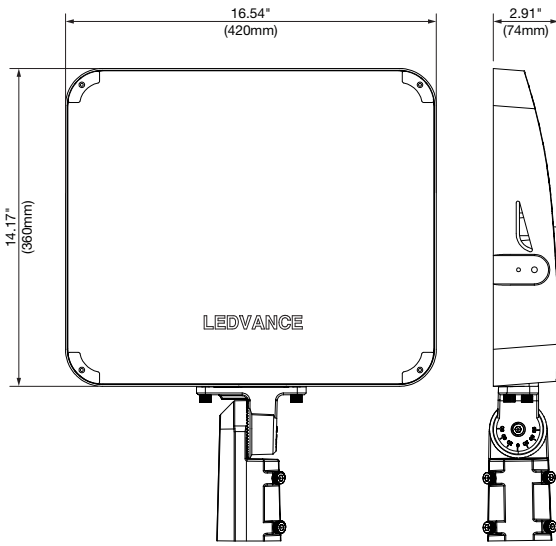

PHYSICAL INFORMATION

**FLOOD LIGHT WITH
SLIP FITTER-300W**