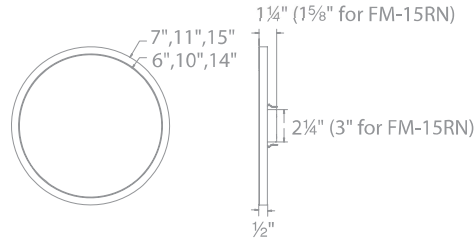

ROUND

LED Functional Ceiling Or Wall Luminaire

FM-07RN, FM-11RN, FM-15RN

WAC LIGHTING

Responsible Lighting®

Fixture Type:

Catalog Number:

Project: _____

Location: _____

PRODUCT DESCRIPTION

Ultra slim flush mount that uses edge lit technology and a translucent diffuser for uniform illumination without shadows or hotspots.

FEATURES

- Energy Star® rated
- Damp Location Listed
- CEC Title 24 Compliant
- UL & cUL listed
- ADA compliant
- Installs over a 3", 4" or 3/0-4/0 hybrid junction box
- Multiple LED array for uniform illumination
- 120VAC - no driver needed
- 50,000 hour rated life
- 5 year warranty

SPECIFICATIONS

Construction: Aluminum with translucent diffuser

Input: 120VAC

ELV Dimming: 100% - 10% Electronic Low Voltage, 100%-5% Triac

Operating Temperature: -20°C (-4°F) to 40°C (104°F)

ORDERING NUMBER

	Watt	Mounting	Max Lumens	Color Temp	CRI	Finish
FM-07RN	15W	Installs over a 3", 4" or 3/0-4/0 hybrid junction box	1050			
FM-11RN	20W	Installs over a 3", 4" or 3/0-4/0 hybrid junction box	1525	930 3000K 935 3500K	90	BN Brushed Nickel BZ Bronze WT White
FM-15RN	28W	Installs over a 3", 4" or 3/0-4/0 hybrid junction box	2550			

Example: **FM-15RN-930-WT**

wacighting.com

Phone (800) 526.2588

Fax (800) 526.2585

Headquarters/Eastern Distribution Center

44 Harbor Park Drive

Port Washington, NY 11050

Central Distribution Center

1600 Distribution Ct

Lithia Springs, GA 30122

Western Distribution Center

1750 Archibald Avenue

Ontario, CA 91760