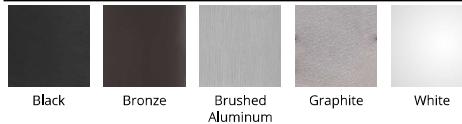

FINISHES

LINE DRAWING