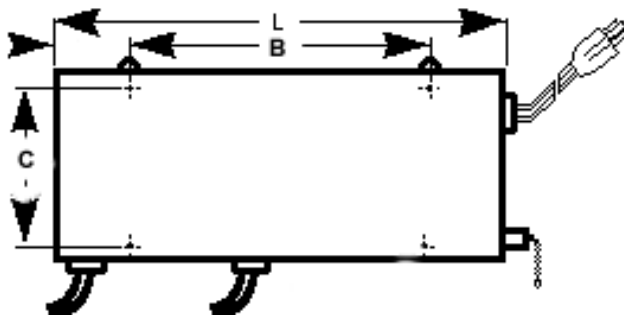

## Indoor Window Frame

### FFG-7 Series

*New Mounting Plate Option  
Allows for Easy Mounting on  
Walls or Plexiglass Surfaces*

- ◆ UL 2161 Listed
- ◆ Designed for Easy Frame Mounting on Indoor Window Type Neon Signs of Virtually Any Size or Style
- ◆ 8' Ft. Three-Conductor Line Cord with 3-Prong Plug, Pull-Chain ON/OFF Switch, and 24" Long Secondary Cable
- ◆ Secondary Circuit Ground Fault Protection on 9030 and 7530