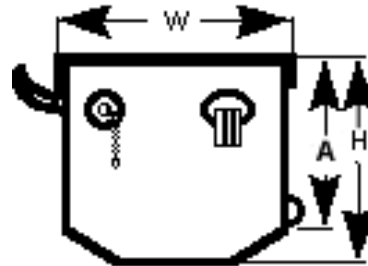

## Indoor Window Frame

### FFG-7 Series

*New Mounting Plate Option  
Allows for Easy Mounting on  
Walls or Plexiglass Surfaces*

- ◆ UL 2161 Listed
- ◆ Designed for Easy Frame Mounting on Indoor Window Type Neon Signs of Virtually Any Size or Style
- ◆ 8' Ft. Three-Conductor Line Cord with 3-Prong Plug, Pull-Chain ON/OFF Switch, and 24" Long Secondary Cable
- ◆ Secondary Circuit Ground Fault Protection on 9030 and 7530