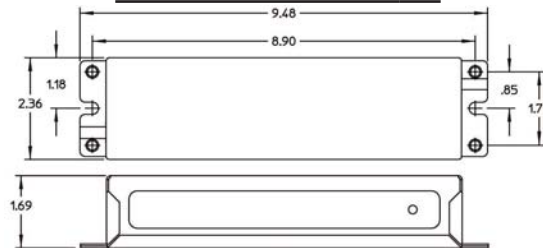

OUTPUT PARAMETERS

Open circuit voltage	800 volts	800 volts	860 volts	1100 volts
Maximum/Minimum Lamp Load	T12HO	2 to 16 feet	4 to 32	8 to 48 feet
	T8HO	4 to 12 feet	4 to 24	16 to 36 feet
Number of lamps	1 or 2	1, 2, 3 or 4	4, 5, or 6	1, 2, 3, or 4
Maximum lamp length any one output	T12HO	8 feet	8 feet	8 feet
	T8HO	6 feet	6 feet	6 feet
Lamp wiring configuration	Parallel	Parallel	Parallel	Parallel
Type starting	Instant	Instant	Instant	Instant
Lamp starting temperature	-20°F (-30°C)	-20°F (-30°C)	-20°F (-30°C)	-20°F (-30°C)
Dimmable	No	No	No	No

PHYSICAL PARAMETERS

Dimensions	See drawings below			
Enclosure material	Painted aluminum, white	Painted aluminum, white	Painted aluminum, white	Painted aluminum, white
Input lead length	2 feet	2 feet	2 feet	2 feet
Output lead length	8 feet	10 feet	12 feet	11 feet
Operating temperature range	-20°F to 122°F (-29°C to 50°C)	-20°F to 122°F (-29°C to 50°C)	-20°F to 122°F (-29°C to 50°C)	-20°F to 122°F (-29°C to 50°C)
Maximum allowable case temperature	194°F (90°C)	194°F (90°C)	194°F (90°C)	194°F (90°C)
Agency approvals	cULus Type 2 Outdoor, CSA	cULus Type 2 Outdoor, CSA	cULus Type 2 Outdoor, CSA	cULus Type 2 Outdoor, CSA
Warranty	France warrants Powerbrite ballasts to be free from manufacturing defects and workmanship for a period of four years. Warranty is voided if operated beyond the temperature guidelines above.			

EBP1228-120/277V-IS