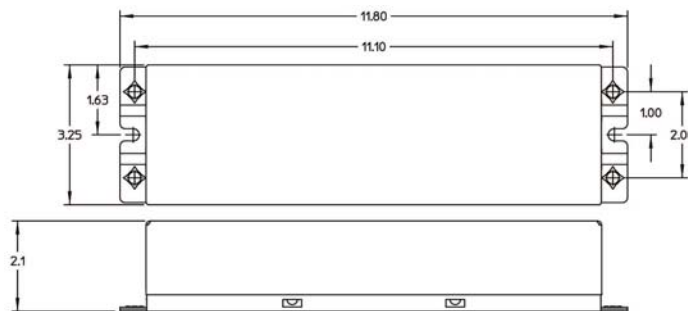

EBP1248-120/277V-IS