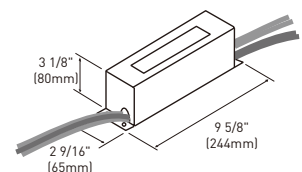

I-COUPLING SCI

L-COUPLING SCL T-COUPLING SCT X-COUPLING SCX

DC to PWM Converter Unit

This unit can operate up to 20 fixtures by one unit with 0-10Vdc signal from Dimming control unit.

- UFDA-035AP 120volts,90mA
- UFDC-035AP 277volts,40mA