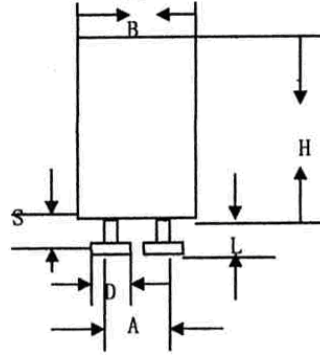

FS-25

A=15.7mm

B=21.5mm

D=4.85mm

H=33.5mm

L=4.68mm

S=2.68mm

FS-25
FLUORESCENT STARTER

WATTAGE: 18 - 25W FLUORESCENT LAMPS
FOR USE WITH: FC12T9, F22T8, F25T12, F18T8
22W CIRCULAR AND UP TO 25W LINEAR