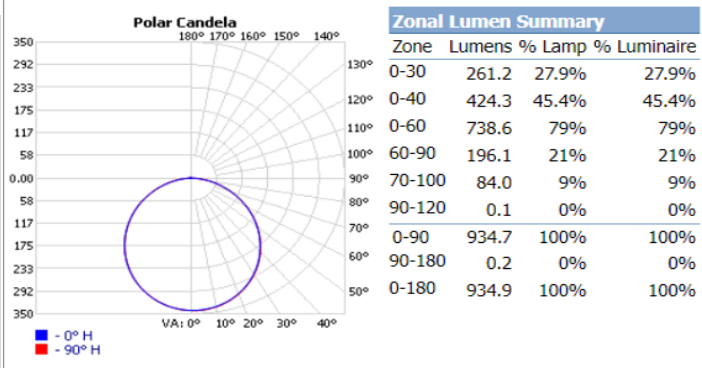

Performance Table

Product Code	Wattage	Lumen Output (lm)	Lumen Output (lm)	Lumen Output (lm)	Lumen Output (lm)	Lumen Output (lm)
FSDLS3FR8/CCT/LED	8	546	553	568	569	552
FSDLS4FR10/CCT/LED	10	773	802	820	827	802
FSDLS5FR12/CCT/LED	12	830	886	949	981	951
FSDLS6FR12/CCT/LED	12	954	978	1011	1024	1007
FSDLS6FR15/CCT/LED	15	1116	1177	1242	1185	1223
FSDLS8FR18/CCT/LED	18	1485	1508	1569	1608	1613
FSDLS4FR10/SQ/CCT/LED	10	686	710	735	740	721
FSDLS6FR12/SQ/CCT/LED	12	1036	1057	1090	1107	1089
FSDLS6FR15/SQ/CCT/LED	15	1130	1156	1211	1235	1212

Dimensions

ProLED Select Slim Downlight Series

Photometrics

ProLED Select Slim Downlight Series

Photometrics

FSDLS8FR18/CCT/LED Settings: 18W at 2700K

FSDLS4FR10/SQ/CCT/LED Settings: 10W at 2700K

FSDLS6FR12/SQ/CCT/LED Settings: 12W at 2700K