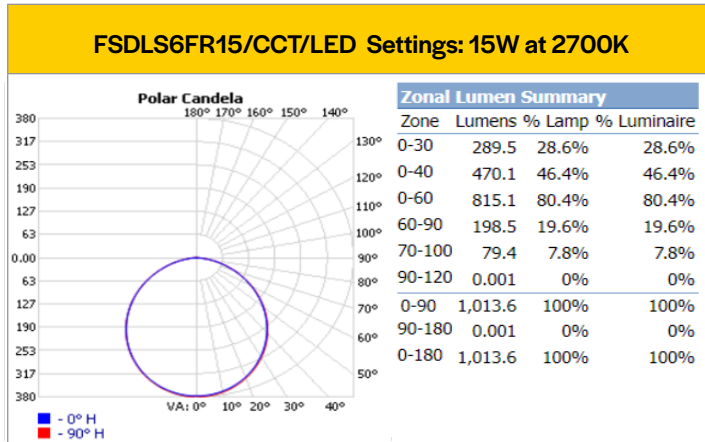

ProLED Select Slim Downlight Series

Specifications Table

	FSDLS3FR8/ CCT/LED	FSDLS4FR10/ CCT/LED	FSDLS5FR12/ CCT/LED	FSDLS6FR12/ CCT/LED	FSDLS6FR15/ CCT/LED	FSDLS8FR18/ CCT/LED	FSDLS4FR10/ SQ/CCT/LED	FSDLS6FR12/SQ/ CCT/LED	FSDLS6FR15/ SQ/CCT/LED
Nominal Wattage	8W	10W	12W	12W	15W	18W	10W	12W	15W
Delivered Lumens	546lm - 569lm	773lm - 827lm	830lm - 981lm	954lm - 1024lm	1116lm - 1242lm	1485lm - 1613lm	686lm - 740lm	1036lm - 1107lm	1130lm - 1235lm
Efficacy (lm/W)	68LPW - 71LPW	77LPW - 82LPW	69LPW - 81LPW	79LPW - 85LPW	74LPW - 82LPW	82LPW - 89LPW	68LPW - 74LPW	86LPW - 92LPW	75LPW - 82LPW
CCT	Selectable - 2700K, 3000K, 3500K, 4000K, 5000K								
CRI	90+								
L70 Lifetime (hrs)	50,000								
Voltage	120VAC								
Power Factor	>0.9								
Dimming	Triac Dimming to 10%								
Housing Material	Aluminum								
Driver Housing Material	Steel								
Operating Temperature	-20°C - 140°C								
Listings	ETL, Energystar, Title 20, Title 24, JA-8								
Environment	UL, Wet Location, IC Rated								
Warranty	5 Years Standard								

Performance Table

Product Code	Wattage	Lumen Output (lm)	Lumen Output (lm)	Lumen Output (lm)	Lumen Output (lm)	Lumen Output (lm)
FSDLS3FR8/CCT/LED	8	546	553	568	569	552
FSDLS4FR10/CCT/LED	10	773	802	820	827	802
FSDLS5FR12/CCT/LED	12	830	886	949	981	951
FSDLS6FR12/CCT/LED	12	954	978	1011	1024	1007
FSDLS6FR15/CCT/LED	15	1116	1177	1242	1185	1223
FSDLS8FR18/CCT/LED	18	1485	1508	1569	1608	1613
FSDLS4FR10/SQ/CCT/LED	10	686	710	735	740	721
FSDLS6FR12/SQ/CCT/LED	12	1036	1057	1090	1107	1089
FSDLS6FR15/SQ/CCT/LED	15	1130	1156	1211	1235	1212

Dimensions

ProLED Select Slim Downlight Series

Photometrics

ProLED Select Slim Downlight Series

Photometrics

FSDLS8FR18/CCT/LED Settings: 18W at 2700K

FSDLS4FR10/SQ/CCT/LED Settings: 10W at 2700K

FSDLS6FR12/SQ/CCT/LED Settings: 12W at 2700K