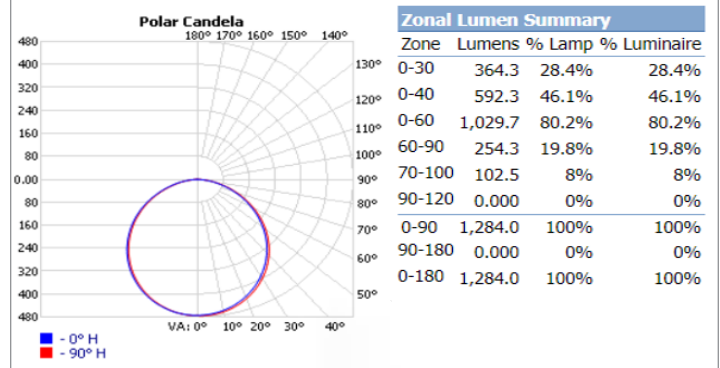

Performance Table

Product Code	Wattage	Lumen Output (lm)	Lumen Output (lm)	Lumen Output (lm)	Lumen Output (lm)	Lumen Output (lm)
FSDLS3FR8/CCT/LED	8	546	553	568	569	552
FSDLS4FR10/CCT/LED	10	773	802	820	827	802
FSDLS5FR12/CCT/LED	12	830	886	949	981	951
FSDLS6FR12/CCT/LED	12	954	978	1011	1024	1007
FSDLS6FR15/CCT/LED	15	1116	1177	1242	1185	1223
FSDLS8FR18/CCT/LED	18	1485	1508	1569	1608	1613
FSDLS4FR10/SQ/CCT/LED	10	686	710	735	740	721
FSDLS6FR12/SQ/CCT/LED	12	1036	1057	1090	1107	1089
FSDLS6FR15/SQ/CCT/LED	15	1130	1156	1211	1235	1212

Dimensions

ProLED Select Slim Downlight Series

Photometrics

ProLED Select Slim Downlight Series

Photometrics

FSDLS8FR18/CCT/LED Settings: 18W at 2700K

FSDLS4FR10/SQ/CCT/LED Settings: 10W at 2700K

FSDLS6FR12/SQ/CCT/LED Settings: 12W at 2700K