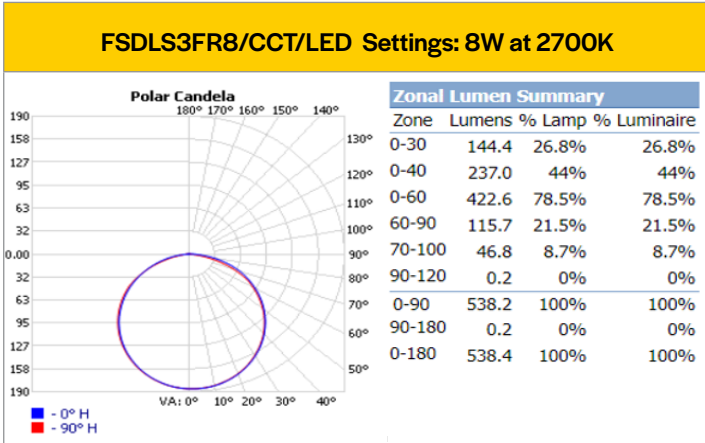

ProLED Select Slim Downlight Series

Specifications Table

	FSDLS3FR8/ CCT/LED	FSDLS4FR10/ CCT/LED	FSDLS5FR12/ CCT/LED	FSDLS6FR12/ CCT/LED	FSDLS6FR15/ CCT/LED	FSDLS8FR18/ CCT/LED	FSDLS4FR10/ SQ/CCT/LED	FSDLS6FR12/SQ/ CCT/LED	FSDLS6FR15/ SQ/CCT/LED
Nominal Wattage	8W	10W	12W	12W	15W	18W	10W	12W	15W
Delivered Lumens	546lm - 569lm	773lm - 827lm	830lm - 981lm	954lm - 1024lm	1116lm - 1242lm	1485lm - 1613lm	686lm - 740lm	1036lm - 1107lm	1130lm - 1235lm
Efficacy (lm/W)	68LPW - 71LPW	77LPW - 82LPW	69LPW - 81LPW	79LPW - 85LPW	74LPW - 82LPW	82LPW - 89LPW	68LPW - 74LPW	86LPW - 92LPW	75LPW - 82LPW
CCT	Selectable - 2700K, 3000K, 3500K, 4000K, 5000K								
CRI	90+								
L70 Lifetime (hrs)	50,000								
Voltage	120VAC								
Power Factor	>0.9								
Dimming	Triac Dimming to 10%								
Housing Material	Aluminum								
Driver Housing Material	Steel								
Operating Temperature	-20°C - 140°C								
Listings	ETL, Energystar, Title 20, Title 24, JA-8								
Environment	UL, Wet Location, IC Rated								
Warranty	5 Years Standard								

Performance Table

Product Code	Wattage	Lumen Output (lm)	Lumen Output (lm)	Lumen Output (lm)	Lumen Output (lm)	Lumen Output (lm)
FSDLS3FR8/CCT/LED	8	546	553	568	569	552
FSDLS4FR10/CCT/LED	10	773	802	820	827	802
FSDLS5FR12/CCT/LED	12	830	886	949	981	951
FSDLS6FR12/CCT/LED	12	954	978	1011	1024	1007
FSDLS6FR15/CCT/LED	15	1116	1177	1242	1185	1223
FSDLS8FR18/CCT/LED	18	1485	1508	1569	1608	1613
FSDLS4FR10/SQ/CCT/LED	10	686	710	735	740	721
FSDLS6FR12/SQ/CCT/LED	12	1036	1057	1090	1107	1089
FSDLS6FR15/SQ/CCT/LED	15	1130	1156	1211	1235	1212

Dimensions

ProLED Select Slim Downlight Series

Photometrics

ProLED Select Slim Downlight Series

Photometrics

FSDLS8FR18/CCT/LED Settings: 18W at 2700K

FSDLS4FR10/SQ/CCT/LED Settings: 10W at 2700K

FSDLS6FR12/SQ/CCT/LED Settings: 12W at 2700K