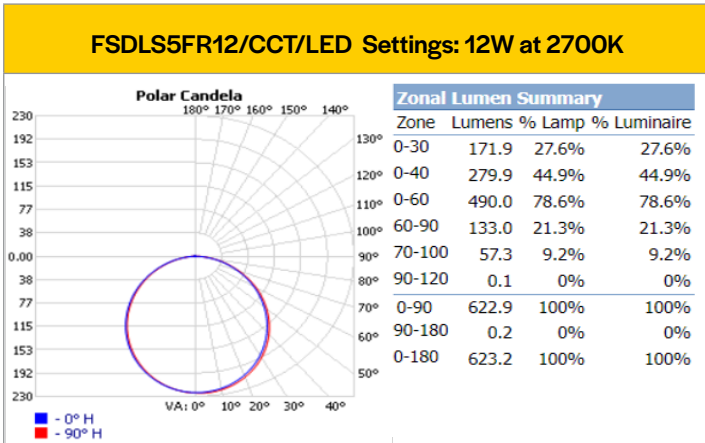

ProLED Select Slim Downlight Series

Photometrics