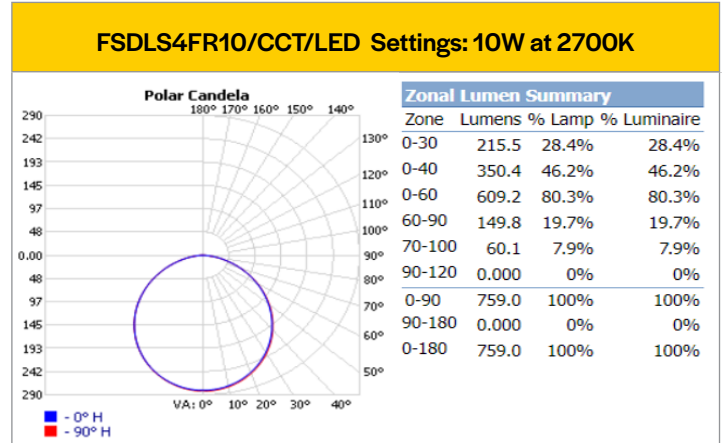

ProLED Select Slim Downlight Series

Specifications Table

	FSDLS3FR8/ CCT/LED	FSDLS4FR10/ CCT/LED	FSDLS5FR12/ CCT/LED	FSDLS6FR12/ CCT/LED	FSDLS6FR15/ CCT/LED	FSDLS8FR18/ CCT/LED	FSDLS4FR10/ SQ/CCT/LED	FSDLS6FR12/SQ/ CCT/LED	FSDLS6FR15/ SQ/CCT/LED
Nominal Wattage	8W	10W	12W	12W	15W	18W	10W	12W	15W
Delivered Lumens	546lm - 569lm	773lm - 827lm	830lm - 981lm	954lm - 1024lm	1116lm - 1242lm	1485lm - 1613lm	686lm - 740lm	1036lm - 1107lm	1130lm - 1235lm
Efficacy (lm/W)	68LPW - 71LPW	77LPW - 82LPW	69LPW - 81LPW	79LPW - 85LPW	74LPW - 82LPW	82LPW - 89LPW	68LPW - 74LPW	86LPW - 92LPW	75LPW - 82LPW
CCT	Selectable - 2700K, 3000K, 3500K, 4000K, 5000K								
CRI	90+								
L70 Lifetime (hrs)	50,000								
Voltage	120VAC								
Power Factor	>0.9								
Dimming	Triac Dimming to 10%								
Housing Material	Aluminum								
Driver Housing Material	Steel								
Operating Temperature	-20°C - 140°C								
Listings	ETL, Energystar, Title 20, Title 24, JA-8								
Environment	UL, Wet Location, IC Rated								
Warranty	5 Years Standard								

Performance Table

Product Code	Wattage	Lumen Output (lm)	Lumen Output (lm)	Lumen Output (lm)	Lumen Output (lm)	Lumen Output (lm)
FSDLS3FR8/CCT/LED	8	546	553	568	569	552
FSDLS4FR10/CCT/LED	10	773	802	820	827	802
FSDLS5FR12/CCT/LED	12	830	886	949	981	951
FSDLS6FR12/CCT/LED	12	954	978	1011	1024	1007
FSDLS6FR15/CCT/LED	15	1116	1177	1242	1185	1223
FSDLS8FR18/CCT/LED	18	1485	1508	1569	1608	1613
FSDLS4FR10/SQ/CCT/LED	10	686	710	735	740	721
FSDLS6FR12/SQ/CCT/LED	12	1036	1057	1090	1107	1089
FSDLS6FR15/SQ/CCT/LED	15	1130	1156	1211	1235	1212

Dimensions

ProLED Select Slim Downlight Series

Photometrics

ProLED Select Slim Downlight Series

Photometrics

FSDLS8FR18/CCT/LED Settings: 18W at 2700K

FSDLS4FR10/SQ/CCT/LED Settings: 10W at 2700K

FSDLS6FR12/SQ/CCT/LED Settings: 12W at 2700K