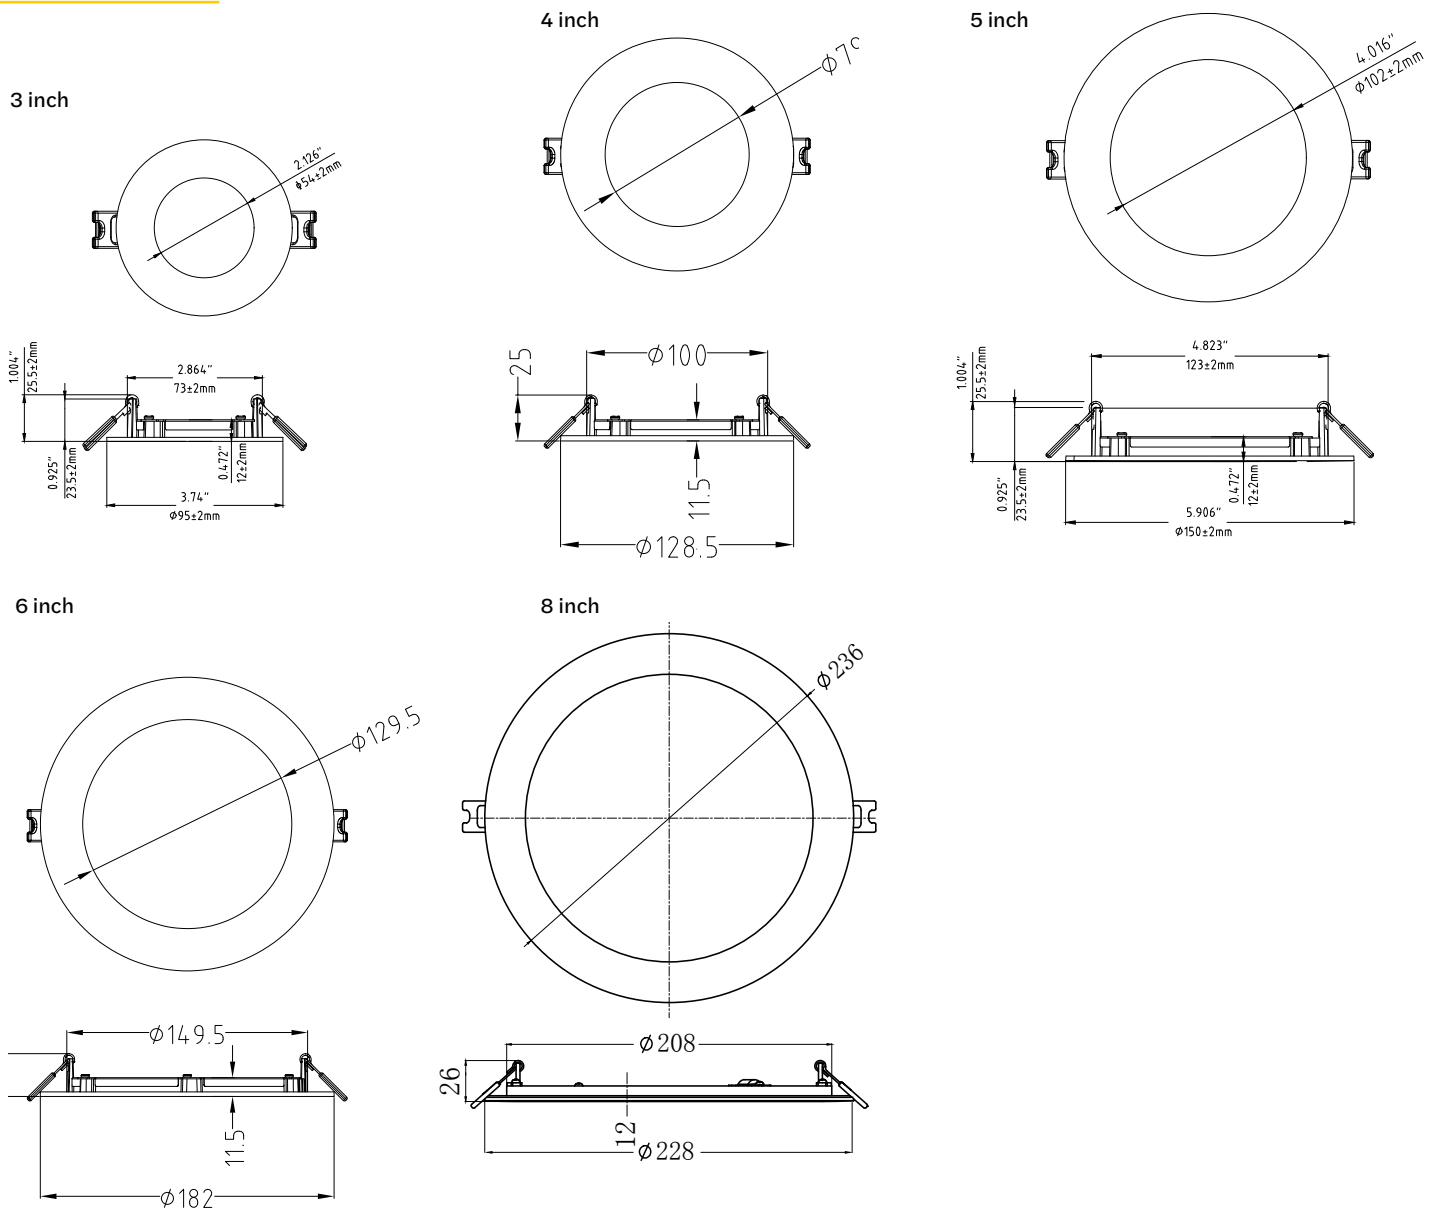

ProLED Select Slim Downlight Series

Dimmer Compatibility

Dimmer Compatibility List	
Dimmer Brand	Dimmer Model
Lutron	DVCL-153PR-WH, CTCL-153PDH-WH, TGCL-153PH-WH, MACL-153MH-WH, P-PKG1W-WH-R
Leviton	R62-06674-POW, R12-06672-1LW, R50-IPL06-10M
Eaton	AAL06-C1, SAL06P-LA-K

Dimensions