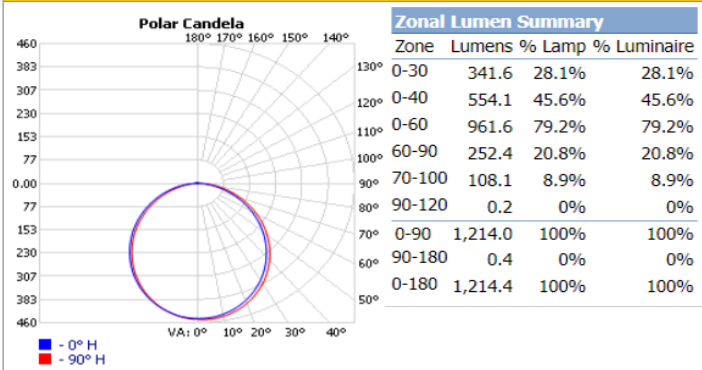

Performance Table

Product Code	Wattage	Lumen Output (lm)	Lumen Output (lm)	Lumen Output (lm)	Lumen Output (lm)	Lumen Output (lm)
FSDLS3FR8/CCT/LED	8	546	553	568	569	552
FSDLS4FR10/CCT/LED	10	773	802	820	827	802
FSDLS5FR12/CCT/LED	12	830	886	949	981	951
FSDLS6FR12/CCT/LED	12	954	978	1011	1024	1007
FSDLS6FR15/CCT/LED	15	1116	1177	1242	1185	1223
FSDLS8FR18/CCT/LED	18	1485	1508	1569	1608	1613
FSDLS4FR10/SQ/CCT/LED	10	686	710	735	740	721
FSDLS6FR12/SQ/CCT/LED	12	1036	1057	1090	1107	1089
FSDLS6FR15/SQ/CCT/LED	15	1130	1156	1211	1235	1212

Dimensions

ProLED Select Slim Downlight Series

Photometrics

ProLED Select Slim Downlight Series

Photometrics

FSDLS8FR18/CCT/LED Settings: 18W at 2700K

FSDLS4FR10/SQ/CCT/LED Settings: 10W at 2700K

FSDLS6FR12/SQ/CCT/LED Settings: 12W at 2700K