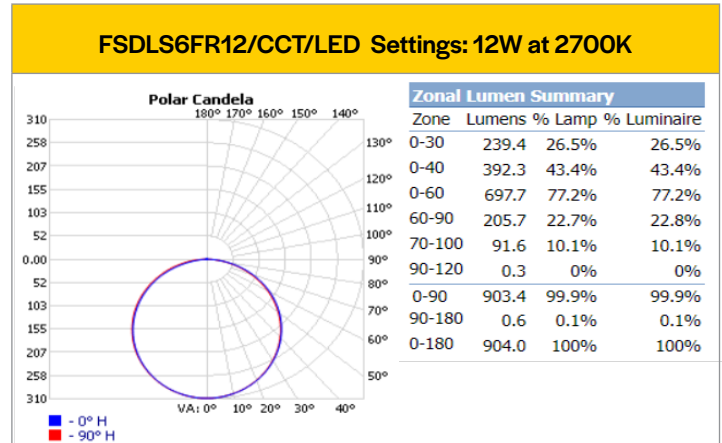

ProLED Select Slim Downlight Series

Photometrics