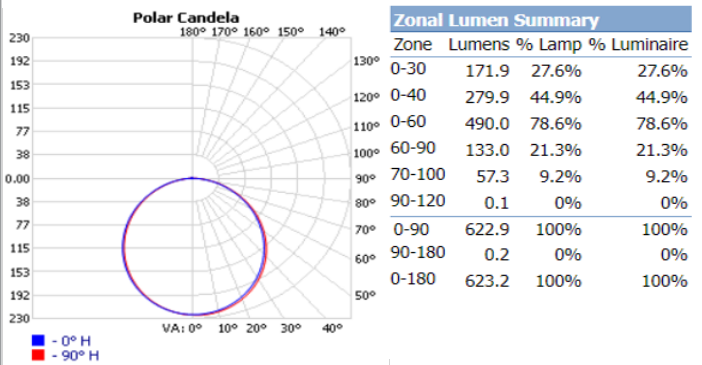

### Dimensions

### Photometrics

**FSDLS3FR8/CCT/LED Settings: 8W at 2700K**

**FSDLS4FR10/CCT/LED Settings: 10W at 2700K**

**FSDLS5FR12/CCT/LED Settings: 12W at 2700K**

**FSDLS6FR12/CCT/LED Settings: 12W at 2700K**

**FSDLS6FR15/CCT/LED Settings: 15W at 2700K**