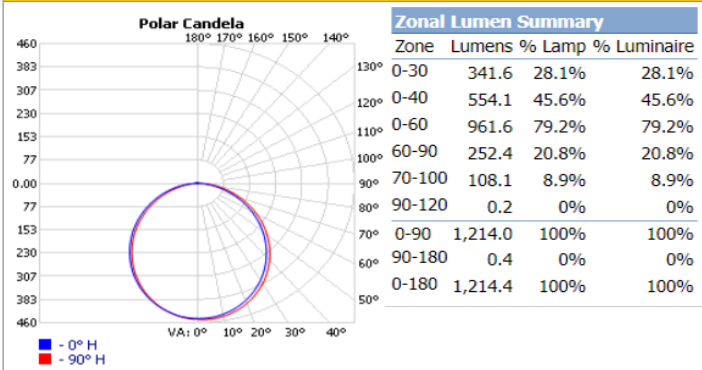

### Photometrics

**FSDLS8FR18/CCT/LED Settings: 18W at 2700K**

**FSDLS4FR10/SQ/CCT/LED Settings: 10W at 2700K**

**FSDLS6FR12/SQ/CCT/LED Settings: 12W at 2700K**

**FSDLS6FR15/SQ/CCT/LED Settings: 15W at 2700K**