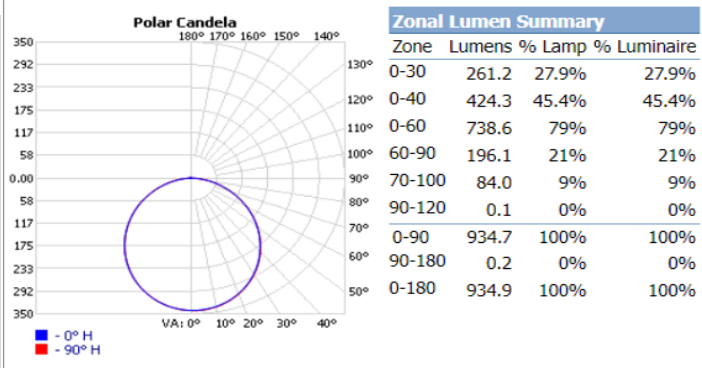

ProLED Select Slim Downlight Series

Photometrics

FSDLS8FR18/CCT/LED Settings: 18W at 2700K