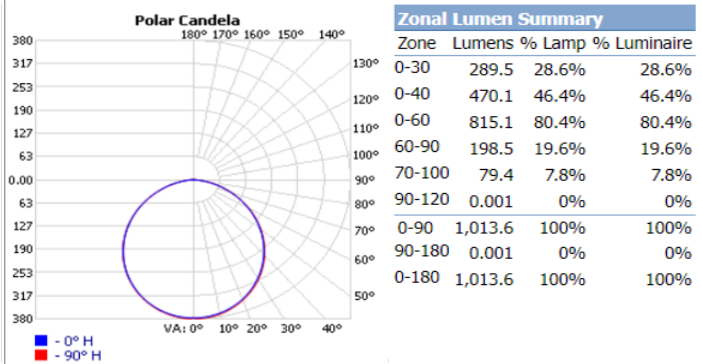

### Dimensions

### Photometrics

**FSDLS3FR8/CCT/LED Settings: 8W at 2700K**

**FSDLS4FR10/CCT/LED Settings: 10W at 2700K**

**FSDLS5FR12/CCT/LED Settings: 12W at 2700K**

**FSDLS6FR12/CCT/LED Settings: 12W at 2700K**

**FSDLS6FR15/CCT/LED Settings: 15W at 2700K**