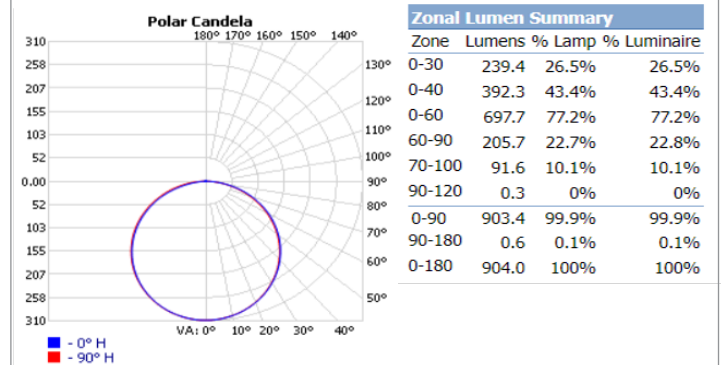

### Dimensions

### Photometrics

**FSDLS3FR8/CCT/LED Settings: 8W at 2700K**

**FSDLS4FR10/CCT/LED Settings: 10W at 2700K**

**FSDLS5FR12/CCT/LED Settings: 12W at 2700K**

**FSDLS6FR12/CCT/LED Settings: 12W at 2700K**

**FSDLS6FR15/CCT/LED Settings: 15W at 2700K**