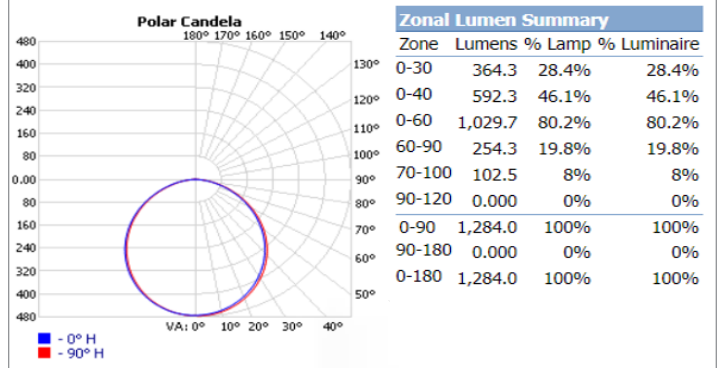

FSDLS4FR10/SQ/CCT/LED Settings: 10W at 2700K