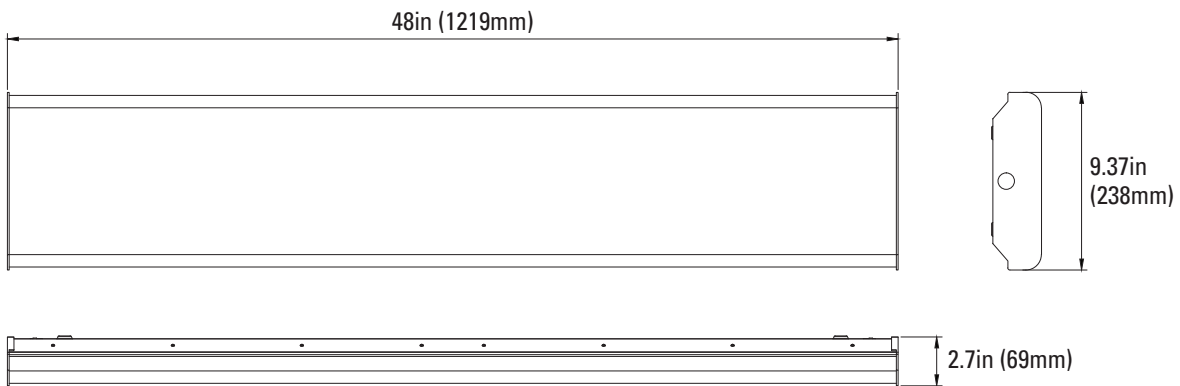

ORDERING

*P= Premium DLC / *S = Standard DLC

Watts (W)	Ordering Code	Description	CCT (K)	Lumens (Lm)	Equiv. Wattage (W)	Size	Damp Location	DLC (S/P)
22	9585	FXCWS44SW/48FR/8CCT3	3CCT	2,860	4 x32WT8	9" x48"	•	S
28			(3500/4000/	3,640				
34			5000K)	4,420				
44				5,720				

P10390 SPD-L-20KV-277
(Surge Protection 20KV 120-277V)

DIMENSIONS

(48-inch)
11.02-lbs

PHOTOMETRICS CHART

PACKAGE

(48-inch)
DLC Standard

	Center Beam fc	Beam Width	
4.3ft	118 fc	12.7 ft	11.2 ft
8.7ft	28.8 fc	25.7 ft	22.7 ft
13.0ft	12.9 fc	38.4 ft	33.9 ft
17.3ft	7.30 fc	51.1 ft	45.1 ft
21.7ft	4.64 fc	64.1 ft	56.6 ft
26.0ft	3.23 fc	76.8 ft	67.8 ft