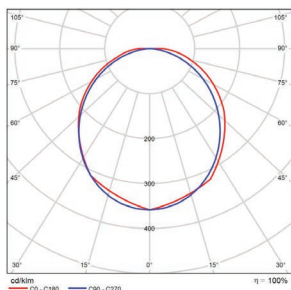

P10390 SPD-L-20KV-277
(Surge Protection 20KV 120-277V)

DIMENSIONS

(48-inch)
11.02-lbs

PHOTOMETRICS CHART

PACKAGE

(48-inch)
DLC Standard

	Center Beam fc	Beam Width	
4.3ft	118 fc	12.7 ft	11.2 ft
8.7ft	28.8 fc	25.7 ft	22.7 ft
13.0ft	12.9 fc	38.4 ft	33.9 ft
17.3ft	7.30 fc	51.1 ft	45.1 ft
21.7ft	4.64 fc	64.1 ft	56.6 ft
26.0ft	3.23 fc	76.8 ft	67.8 ft

■ Vert. Spread: 111.8°
■ Horiz. Spread: 105.0°

Case Qty
1 pc