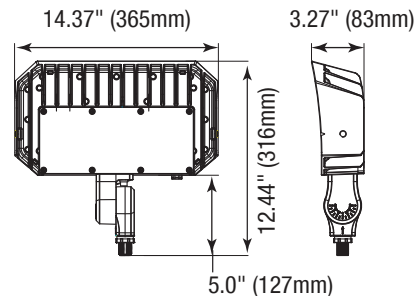

Surge Protector

P10389 SPD-L-10KV-277
(10KV Surge Protection 120-277V)

P10390 SPD-L-20KV-277
(20KV Surge Protection 120-277V)

DIMENSIONS

150W-Yoke Mount

9.50-lbs

150W-Knuckle Mount

9.30-lbs

PHOTOMETRICS CHART

150 Watt-4000K-Yoke
DLC Premium

| Illuminance at a Distance | | |
|---------------------------|------------|-----------------|
| Center Beam fc | Beam Width | |
| 1.7R | 3,000 fc | 3.2 ft 4.6 ft |
| 3.3R | 796 fc | 6.2 ft 9.0 ft |
| 5.0R | 347 fc | 9.3 ft 13.6 ft |
| 6.7R | 193 fc | 12.5 ft 18.3 ft |
| 8.3R | 126 fc | 15.5 ft 22.7 ft |
| 10.0R | 85.7 fc | 18.7 ft 27.3 ft |