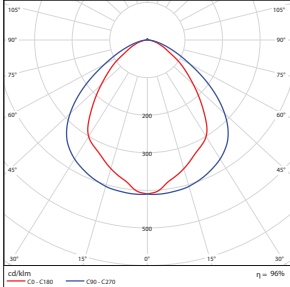

PHOTOMETRICS CHART

150 Watt-4000K-Yoke
DLC Premium

| Illuminance at a Distance | | |
|---------------------------|------------|-----------------|
| Center Beam fc | Beam Width | |
| 1.7R | 3,000 fc | 3.2 ft 4.6 ft |
| 3.3R | 796 fc | 6.2 ft 9.0 ft |
| 5.0R | 347 fc | 9.3 ft 13.6 ft |
| 6.7R | 193 fc | 12.5 ft 18.3 ft |
| 8.3R | 126 fc | 15.5 ft 22.7 ft |
| 10.0R | 85.7 fc | 18.7 ft 27.3 ft |

Vert. Spread: 86.1°
Horiz. Spread: 107.5°

150 Watt-5000K-Yoke
DLC Premium

| Illuminance at a Distance | | |
|---------------------------|------------|-----------------|
| Center Beam fc | Beam Width | |
| 1.7R | 3,000 fc | 3.2 ft 4.6 ft |
| 3.3R | 796 fc | 6.2 ft 9.0 ft |
| 5.0R | 347 fc | 9.3 ft 13.6 ft |
| 6.7R | 193 fc | 12.5 ft 18.3 ft |
| 8.3R | 126 fc | 15.5 ft 22.7 ft |
| 10.0R | 85.7 fc | 18.7 ft 27.3 ft |

Vert. Spread: 86.1°
Horiz. Spread: 107.5°

150 Watt-4000K-Knuckle
DLC Premium

| Illuminance at a Distance | | |
|---------------------------|------------|-----------------|
| Center Beam fc | Beam Width | |
| 1.7R | 3,000 fc | 3.2 ft 4.6 ft |
| 3.3R | 796 fc | 6.2 ft 9.0 ft |
| 5.0R | 347 fc | 9.3 ft 13.6 ft |
| 6.7R | 193 fc | 12.5 ft 18.3 ft |
| 8.3R | 126 fc | 15.5 ft 22.7 ft |
| 10.0R | 85.7 fc | 18.7 ft 27.3 ft |

Vert. Spread: 86.1°
Horiz. Spread: 107.5°

150 Watt-5000K-Knuckle
DLC Premium

| Illuminance at a Distance | | |
|---------------------------|------------|-----------------|
| Center Beam fc | Beam Width | |
| 1.7R | 3,000 fc | 3.2 ft 4.6 ft |
| 3.3R | 796 fc | 6.2 ft 9.0 ft |
| 5.0R | 347 fc | 9.3 ft 13.6 ft |
| 6.7R | 193 fc | 12.5 ft 18.3 ft |
| 8.3R | 126 fc | 15.5 ft 22.7 ft |
| 10.0R | 85.7 fc | 18.7 ft 27.3 ft |