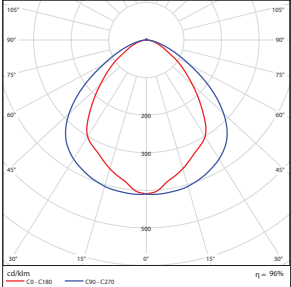

Surge Protector

P10389 SPD-L-10KV-277
(10KV Surge Protection 120-277V)

P10390 SPD-L-20KV-277
(20KV Surge Protection 120-277V)

DIMENSIONS

150W-Yoke Mount

9.50-lbs

150W-Knuckle Mount

9.30-lbs

PHOTOMETRICS CHART

150 Watt-4000K-Yoke
DLC Premium

| Illuminance at a Distance | | |
|---------------------------|------------|-----------------|
| Center Beam fc | Beam Width | |
| 1.7R | 3,000 fc | 3.2 ft 4.6 ft |
| 3.3R | 796 fc | 6.2 ft 9.0 ft |
| 5.0R | 347 fc | 9.3 ft 13.6 ft |
| 6.7R | 193 fc | 12.5 ft 18.3 ft |
| 8.3R | 126 fc | 15.5 ft 22.7 ft |
| 10.0R | 85.7 fc | 18.7 ft 27.3 ft |