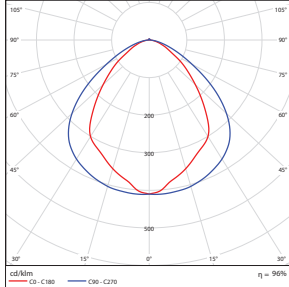

PHOTOMETRICS CHART

150 Watt-4000K-Yoke
DLC Premium

| Illuminance at a Distance | | |
|---------------------------|------------|-----------------|
| Center Beam fc | Beam Width | |
| 1.7R | 3,000 fc | 3.2 ft 4.6 ft |
| 3.3R | 796 fc | 6.2 ft 9.0 ft |
| 5.0R | 347 fc | 9.3 ft 13.6 ft |
| 6.7R | 193 fc | 12.5 ft 18.3 ft |
| 8.3R | 126 fc | 15.5 ft 22.7 ft |
| 10.0R | 85.7 fc | 18.7 ft 27.3 ft |

Vert. Spread: 86.1°
Horiz. Spread: 107.5°

150 Watt-5000K-Yoke
DLC Premium

| Illuminance at a Distance | | |
|---------------------------|------------|-----------------|
| Center Beam fc | Beam Width | |
| 1.7R | 3,000 fc | 3.2 ft 4.6 ft |
| 3.3R | 796 fc | 6.2 ft 9.0 ft |
| 5.0R | 347 fc | 9.3 ft 13.6 ft |
| 6.7R | 193 fc | 12.5 ft 18.3 ft |
| 8.3R | 126 fc | 15.5 ft 22.7 ft |
| 10.0R | 85.7 fc | 18.7 ft 27.3 ft |

Vert. Spread: 86.1°
Horiz. Spread: 107.5°

150 Watt-4000K-Knuckle
DLC Premium

| Illuminance at a Distance | | |
|---------------------------|------------|-----------------|
| Center Beam fc | Beam Width | |
| 1.7R | 3,000 fc | 3.2 ft 4.6 ft |
| 3.3R | 796 fc | 6.2 ft 9.0 ft |
| 5.0R | 347 fc | 9.3 ft 13.6 ft |
| 6.7R | 193 fc | 12.5 ft 18.3 ft |
| 8.3R | 126 fc | 15.5 ft 22.7 ft |
| 10.0R | 85.7 fc | 18.7 ft 27.3 ft |

Vert. Spread: 86.1°
Horiz. Spread: 107.5°

150 Watt-5000K-Knuckle
DLC Premium

| Illuminance at a Distance | | |
|---------------------------|------------|-----------------|
| Center Beam fc | Beam Width | |
| 1.7R | 3,000 fc | 3.2 ft 4.6 ft |
| 3.3R | 796 fc | 6.2 ft 9.0 ft |
| 5.0R | 347 fc | 9.3 ft 13.6 ft |
| 6.7R | 193 fc | 12.5 ft 18.3 ft |
| 8.3R | 126 fc | 15.5 ft 22.7 ft |
| 10.0R | 85.7 fc | 18.7 ft 27.3 ft |