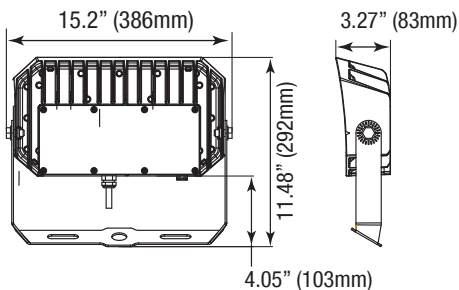

Surge Protector

P10389 SPD-L-10KV-277
(10KV Surge Protection 120-277V)

P10390 SPD-L-20KV-277
(20KV Surge Protection 120-277V)

DIMENSIONS

150W-Yoke Mount

9.50-lbs

150W-Knuckle Mount

9.30-lbs

PHOTOMETRICS CHART

150 Watt-4000K-Yoke
DLC Premium

| Illuminance at a Distance | | |
|---------------------------|------------|-----------------|
| Center Beam fc | Beam Width | |
| 1.7R | 3,000 fc | 3.2 ft 4.6 ft |
| 3.3R | 796 fc | 6.2 ft 9.0 ft |
| 5.0R | 347 fc | 9.3 ft 13.6 ft |
| 6.7R | 193 fc | 12.5 ft 18.3 ft |
| 8.3R | 126 fc | 15.5 ft 22.7 ft |
| 10.0R | 85.7 fc | 18.7 ft 27.3 ft |