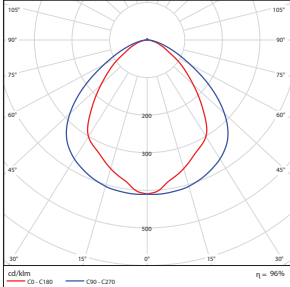

PHOTOMETRICS CHART

150 Watt-4000K-Yoke
DLC Premium

| Illuminance at a Distance | | |
|---------------------------|------------|-----------------|
| Center Beam fc | Beam Width | |
| 1.7R | 3,000 fc | 3.2 ft 4.6 ft |
| 3.3R | 796 fc | 6.2 ft 9.0 ft |
| 5.0R | 347 fc | 9.3 ft 13.6 ft |
| 6.7R | 193 fc | 12.5 ft 18.3 ft |
| 8.3R | 126 fc | 15.5 ft 22.7 ft |
| 10.0R | 85.7 fc | 18.7 ft 27.3 ft |

Vert. Spread: 86.1°
Horiz. Spread: 107.5°

150 Watt-5000K-Yoke
DLC Premium

| Illuminance at a Distance | | |
|---------------------------|------------|-----------------|
| Center Beam fc | Beam Width | |
| 1.7R | 3,000 fc | 3.2 ft 4.6 ft |
| 3.3R | 796 fc | 6.2 ft 9.0 ft |
| 5.0R | 347 fc | 9.3 ft 13.6 ft |
| 6.7R | 193 fc | 12.5 ft 18.3 ft |
| 8.3R | 126 fc | 15.5 ft 22.7 ft |
| 10.0R | 85.7 fc | 18.7 ft 27.3 ft |

Vert. Spread: 86.1°
Horiz. Spread: 107.5°

150 Watt-4000K-Knuckle
DLC Premium

| Illuminance at a Distance | | |
|---------------------------|------------|-----------------|
| Center Beam fc | Beam Width | |
| 1.7R | 3,000 fc | 3.2 ft 4.6 ft |
| 3.3R | 796 fc | 6.2 ft 9.0 ft |
| 5.0R | 347 fc | 9.3 ft 13.6 ft |
| 6.7R | 193 fc | 12.5 ft 18.3 ft |
| 8.3R | 126 fc | 15.5 ft 22.7 ft |
| 10.0R | 85.7 fc | 18.7 ft 27.3 ft |