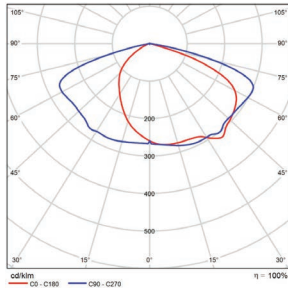

PHOTOMETRICS CHART

75 Watt - Type 3
DLC Premium

Illuminance at a Distance			
Center Beam fc	Beam Width		
2.5R	453 fc	4.7 ft	8.8 ft
5.0R	113 fc	9.3 ft	17.6 ft
7.5R	50.4 fc	14.0 ft	26.4 ft
10.0R	28.3 fc	18.7 ft	35.2 ft
12.5R	18.1 fc	23.3 ft	44.0 ft
15.0R	12.6 fc	28.0 ft	52.8 ft

■ Vert. Spread: 86.0°
■ Horiz. Spread: 120.8°

75 Watt - Type 4
DLC Premium

Illuminance at a Distance			
Center Beam fc	Beam Width		
2.5R	437 fc	6.7 ft	8.3 ft
5.0R	109 fc	13.3 ft	16.5 ft
7.5R	48.6 fc	20.0 ft	24.8 ft
10.0R	27.3 fc	26.7 ft	33.0 ft
12.5R	17.5 fc	33.4 ft	41.3 ft
15.0R	12.1 fc	40.0 ft	49.5 ft