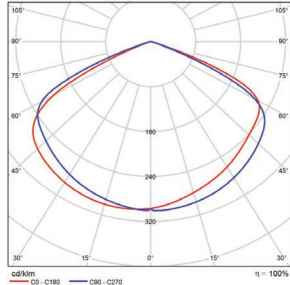

Vert. Spread: 102.0°
Horiz. Spread: 121.5°

240 Watt - Type 5
DLC Premium

	Center Beam fc	Beam Width
2.5R	1,688 fc	10.9 ft 10.9 ft
5.0R	422 fc	21.9 ft 21.8 ft
7.5R	188 fc	32.8 ft 32.7 ft
10.0R	106 fc	43.8 ft 43.5 ft
12.5R	67.5 fc	54.7 ft 54.4 ft
15.0R	46.9 fc	65.7 ft 65.3 ft

Vert. Spread: 130.9°
Horiz. Spread: 130.7°

320 Watt - Type 3
DLC Premium

	Center Beam fc	Beam Width
2.5R	1,864 fc	4.2 ft 8.3 ft
5.0R	466 fc	8.3 ft 16.7 ft
7.5R	207 fc	12.5 ft 25.0 ft
10.0R	116 fc	16.6 ft 33.3 ft
12.5R	74.5 fc	20.8 ft 41.7 ft
15.0R	51.8 fc	24.9 ft 50.0 ft

Vert. Spread: 79.4°
Horiz. Spread: 118.1°

320 Watt - Type 4
DLC Premium

	Center Beam fc	Beam Width
2.5R	1,775 fc	6.2 ft 8.9 ft
5.0R	444 fc	12.3 ft 17.9 ft
7.5R	197 fc	18.5 ft 26.8 ft
10.0R	111 fc	24.7 ft 35.7 ft
12.5R	71.0 fc	30.9 ft 44.6 ft
15.0R	49.3 fc	37.0 ft 53.6 ft

Vert. Spread: 102.0°
Horiz. Spread: 121.5°

320 Watt - Type 5
DLC Premium

	Center Beam fc	Beam Width
2.5R	2,092 fc	10.7 ft 10.8 ft
5.0R	523 fc	21.4 ft 21.6 ft
7.5R	232 fc	32.1 ft 32.5 ft
10.0R	131 fc	42.7 ft 43.3 ft
12.5R	83.7 fc	53.4 ft 54.1 ft
15.0R	58.1 fc	64.1 ft 64.9 ft