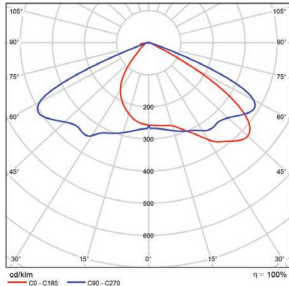

■ Vert. Spread: 86.0°
■ Horiz. Spread: 120.8°

150 Watt - Type 4
DLC Premium

Illuminance at a Distance			
Center Beam fc	Beam Width		
2.5R	886 fc	6.7 ft	8.3 ft
5.0R	222 fc	13.3 ft	16.5 ft
7.5R	98.4 fc	20.0 ft	24.8 ft
10.0R	55.4 fc	26.7 ft	33.0 ft
12.5R	35.4 fc	33.4 ft	41.3 ft
15.0R	24.6 fc	40.0 ft	49.5 ft

■ Vert. Spread: 106.3°
■ Horiz. Spread: 117.6°

150 Watt - Type 5
DLC Premium

Illuminance at a Distance			
Center Beam fc	Beam Width		
2.5R	1,000 fc	11.2 ft	11.3 ft
5.0R	250 fc	22.4 ft	22.7 ft
7.5R	111 fc	33.6 ft	34.0 ft
10.0R	62.5 fc	44.8 ft	45.3 ft
12.5R	40.0 fc	56.0 ft	56.6 ft
15.0R	27.8 fc	67.1 ft	68.0 ft

■ Vert. Spread: 131.9°
■ Horiz. Spread: 132.4°

PHOTOMETRICS CHART

240 Watt - Type 3
DLC Premium

	Center Beam fc	Beam Width
2.5R	1,407 fc	4.2 ft 8.3 ft
5.0R	352 fc	8.3 ft 16.7 ft
7.5R	156 fc	12.5 ft 25.0 ft
10.0R	87.9 fc	16.6 ft 33.3 ft
12.5R	56.3 fc	20.8 ft 41.7 ft
15.0R	39.1 fc	24.9 ft 50.0 ft