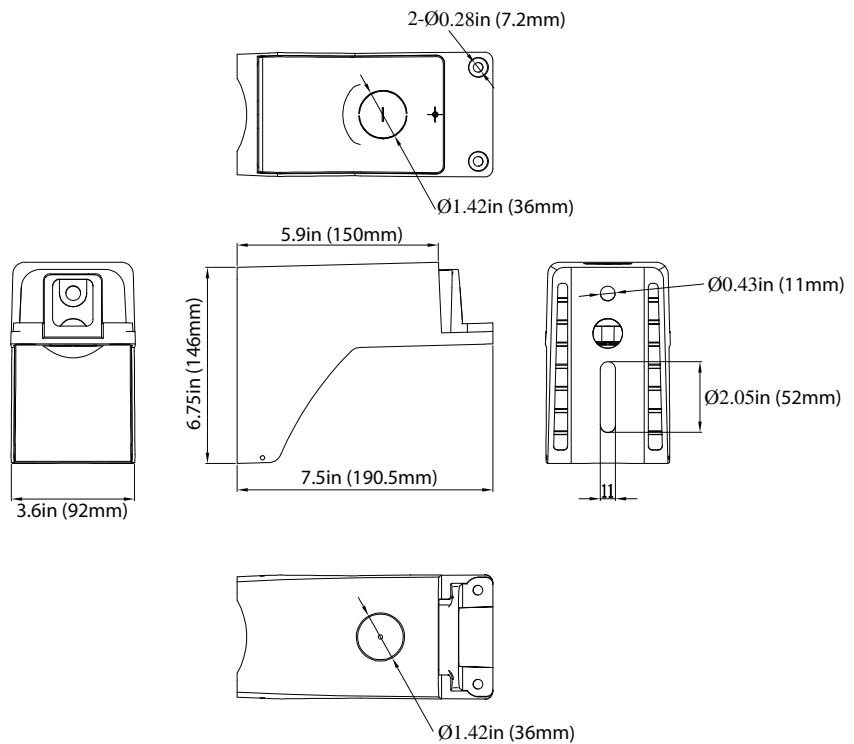

*Made to order

DIMENSIONS

75/100/150W
8.00-lbs

240/320W
15.50-lbs

MOUNTINGS (Ordered Separately)

Pole Mount 6"

P10453 MT-AL/PM6/BZ
P10458 MT-AL/PM6/WH
P10468 MT-AL/PM6/BK

Slip Fitter