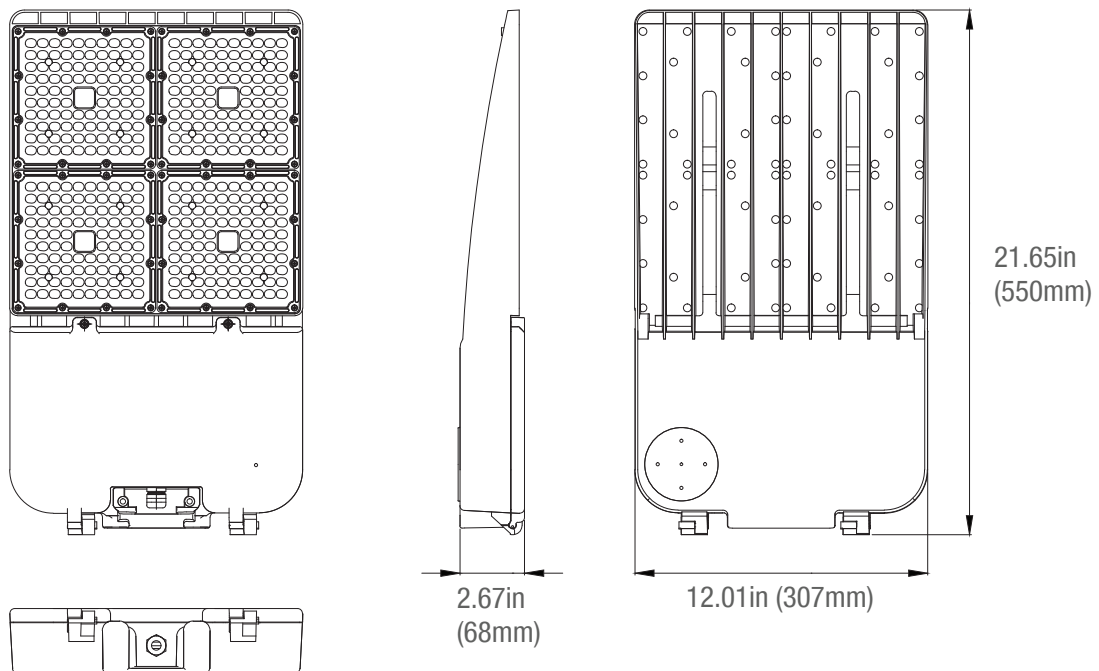

*Made to order

SLIM AREA LIGHT

WALL & AREA LUMINAIRES

ORDERING

*P= Premium DLC / *S = Standard DLC

Watts (W)	Ordering Code	Description	CCT (K)	Lumens (Lm)	Equiv. Wattage (W)	Color	IP66 Rated	DLC (S/P)
100	9623	FXSAL100/840/WH/T3	4000K	14,638	400	White	•	P
100	9624	FXSAL100/850/WH/T3	5000K	14,638	400	White	•	P
150	9625	FXSAL150/840/WH/T3	4000K	21,163	400-575	White	•	P
150	9626	FXSAL150/850/WH/T3	5000K	21,118	400-575	White	•	P
320	9629	FXSAL320/840/WH/T3	4000K	46,454	1000-1500	White	•	P
320	9630	FXSAL320/850/WH/T3	5000K	46,454	1000-1500	White	•	P
100	9650	FXSAL100/850/BK/T3	5000K	14,638	400	Black	•	P
150	9651	FXSAL150/850/BK/T3	5000K	21,118	400-575	Black	•	P

*Made to order

DIMENSIONS

75/100/150W
8.00-lbs

240/320W
15.50-lbs

MOUNTINGS (Ordered Separately)

Pole Mount 6"

P10453 MT-AL/PM6/BZ
P10458 MT-AL/PM6/WH
P10468 MT-AL/PM6/BK

Slip Fitter