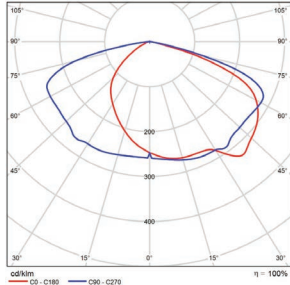

Vert. Spread: 79.4°
Horiz. Spread: 118.1°

240 Watt - Type 4
DLC Premium

	Center Beam fc	Beam Width
2.5R	1,340 fc	6.2 ft 8.9 ft
5.0R	335 fc	12.3 ft 17.9 ft
7.5R	149 fc	18.5 ft 26.8 ft
10.0R	83.7 fc	24.7 ft 35.7 ft
12.5R	53.6 fc	30.9 ft 44.6 ft
15.0R	37.2 fc	37.0 ft 53.6 ft

Vert. Spread: 102.0°
Horiz. Spread: 121.5°

240 Watt - Type 5
DLC Premium

	Center Beam fc	Beam Width
2.5R	1,688 fc	10.9 ft 10.9 ft
5.0R	422 fc	21.9 ft 21.8 ft
7.5R	188 fc	32.8 ft 32.7 ft
10.0R	106 fc	43.8 ft 43.5 ft
12.5R	67.5 fc	54.7 ft 54.4 ft
15.0R	46.9 fc	65.7 ft 65.3 ft

Vert. Spread: 130.9°
Horiz. Spread: 130.7°

320 Watt - Type 3
DLC Premium

	Center Beam fc	Beam Width
2.5R	1,864 fc	4.2 ft 8.3 ft
5.0R	466 fc	8.3 ft 16.7 ft
7.5R	207 fc	12.5 ft 25.0 ft
10.0R	116 fc	16.6 ft 33.3 ft
12.5R	74.5 fc	20.8 ft 41.7 ft
15.0R	51.8 fc	24.9 ft 50.0 ft

Vert. Spread: 79.4°
Horiz. Spread: 118.1°

320 Watt - Type 4
DLC Premium

	Center Beam fc	Beam Width
2.5R	1,775 fc	6.2 ft 8.9 ft
5.0R	444 fc	12.3 ft 17.9 ft
7.5R	197 fc	18.5 ft 26.8 ft
10.0R	111 fc	24.7 ft 35.7 ft
12.5R	71.0 fc	30.9 ft 44.6 ft
15.0R	49.3 fc	37.0 ft 53.6 ft