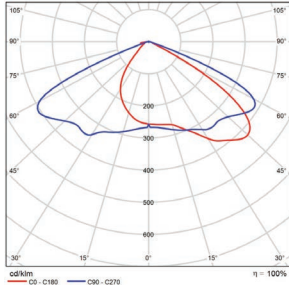

320 Watt - Type 3
DLC Premium