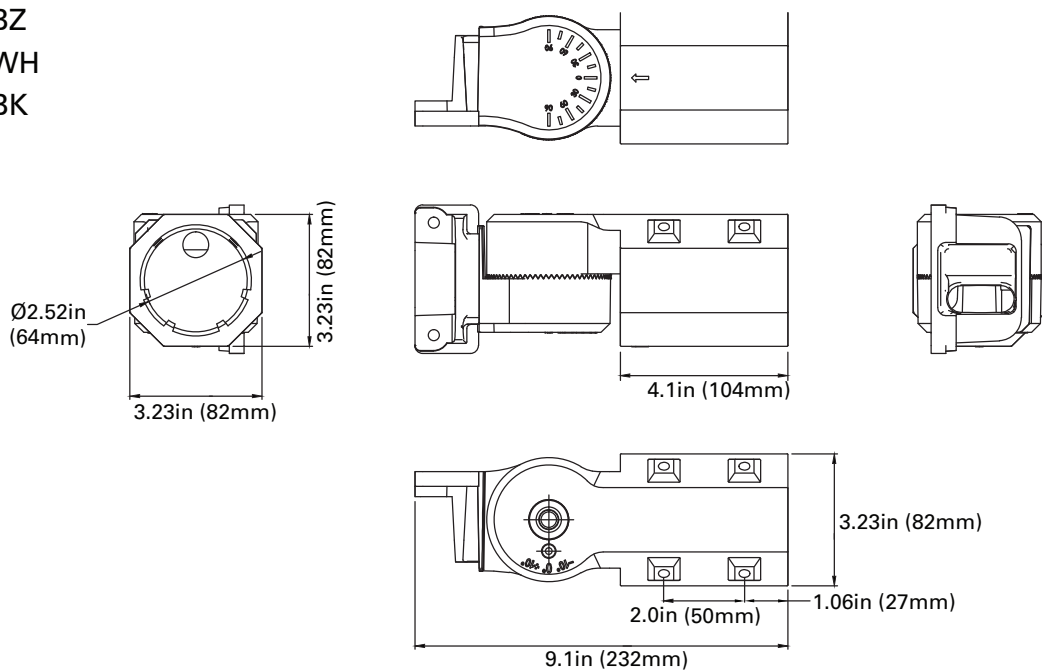

Slip Fitter

P10455 MT-AL/SF/BZ
P10460 MT-AL/SF/WH
P10470 MT-AL/SF/BK