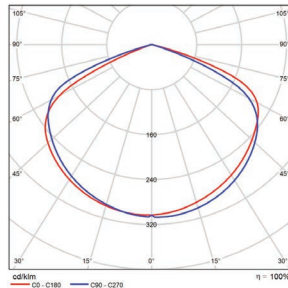

■ Vert. Spread: 132.3°
■ Horiz. Spread: 131.3°

100 Watt - Type 3
DLC Premium

Illuminance at a Distance			
Center Beam fc	Beam Width		
2.5R	607 fc	4.7 ft	8.8 ft
5.0R	152 fc	9.3 ft	17.6 ft
7.5R	67.4 fc	14.0 ft	26.4 ft
10.0R	37.9 fc	18.7 ft	35.2 ft
12.5R	24.3 fc	23.3 ft	44.0 ft
15.0R	16.9 fc	28.0 ft	52.8 ft

■ Vert. Spread: 86.0°
■ Horiz. Spread: 120.8°

100 Watt - Type 4
DLC Premium

Illuminance at a Distance			
Center Beam fc	Beam Width		
2.5R	585 fc	6.7 ft	8.3 ft
5.0R	146 fc	13.3 ft	16.5 ft
7.5R	65.0 fc	20.0 ft	24.8 ft
10.0R	36.6 fc	26.7 ft	33.0 ft
12.5R	23.4 fc	33.4 ft	41.3 ft
15.0R	16.3 fc	40.0 ft	49.5 ft

■ Vert. Spread: 106.3°
■ Horiz. Spread: 117.6°

100 Watt - Type 5
DLC Premium

Illuminance at a Distance			
Center Beam fc	Beam Width		
2.5R	690 fc	11.2 ft	11.3 ft
5.0R	172 fc	22.4 ft	22.7 ft
7.5R	76.6 fc	33.6 ft	34.0 ft
10.0R	43.1 fc	44.8 ft	45.3 ft
12.5R	27.6 fc	56.0 ft	56.6 ft
15.0R	19.2 fc	67.1 ft	68.0 ft