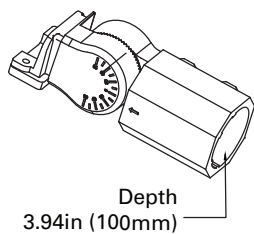

Slip Fitter

P10455 MT-AL/SF/BZ
P10460 MT-AL/SF/WH
P10470 MT-AL/SF/BK