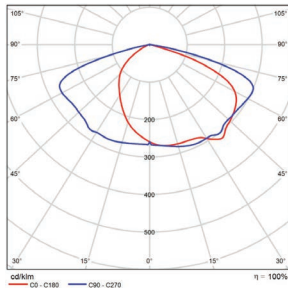

■ Vert. Spread: 106.3°
■ Horiz. Spread: 117.6°

75 Watt - Type 5
DLC Premium

Illuminance at a Distance			
Center Beam fc	Beam Width		
2.5R	523 fc	11.3 ft	11.1 ft
5.0R	131 fc	22.6 ft	22.1 ft
7.5R	58.1 fc	33.9 ft	33.2 ft
10.0R	32.7 fc	45.2 ft	44.2 ft
12.5R	20.9 fc	56.5 ft	55.3 ft
15.0R	14.5 fc	67.9 ft	66.3 ft

■ Vert. Spread: 132.3°
■ Horiz. Spread: 131.3°

100 Watt - Type 3
DLC Premium

Illuminance at a Distance			
Center Beam fc	Beam Width		
2.5R	607 fc	4.7 ft	8.8 ft
5.0R	152 fc	9.3 ft	17.6 ft
7.5R	67.4 fc	14.0 ft	26.4 ft
10.0R	37.9 fc	18.7 ft	35.2 ft
12.5R	24.3 fc	23.3 ft	44.0 ft
15.0R	16.9 fc	28.0 ft	52.8 ft

■ Vert. Spread: 86.0°
■ Horiz. Spread: 120.8°

100 Watt - Type 4
DLC Premium

Illuminance at a Distance			
Center Beam fc	Beam Width		
2.5R	585 fc	6.7 ft	8.3 ft
5.0R	146 fc	13.3 ft	16.5 ft
7.5R	65.0 fc	20.0 ft	24.8 ft
10.0R	36.6 fc	26.7 ft	33.0 ft
12.5R	23.4 fc	33.4 ft	41.3 ft
15.0R	16.3 fc	40.0 ft	49.5 ft