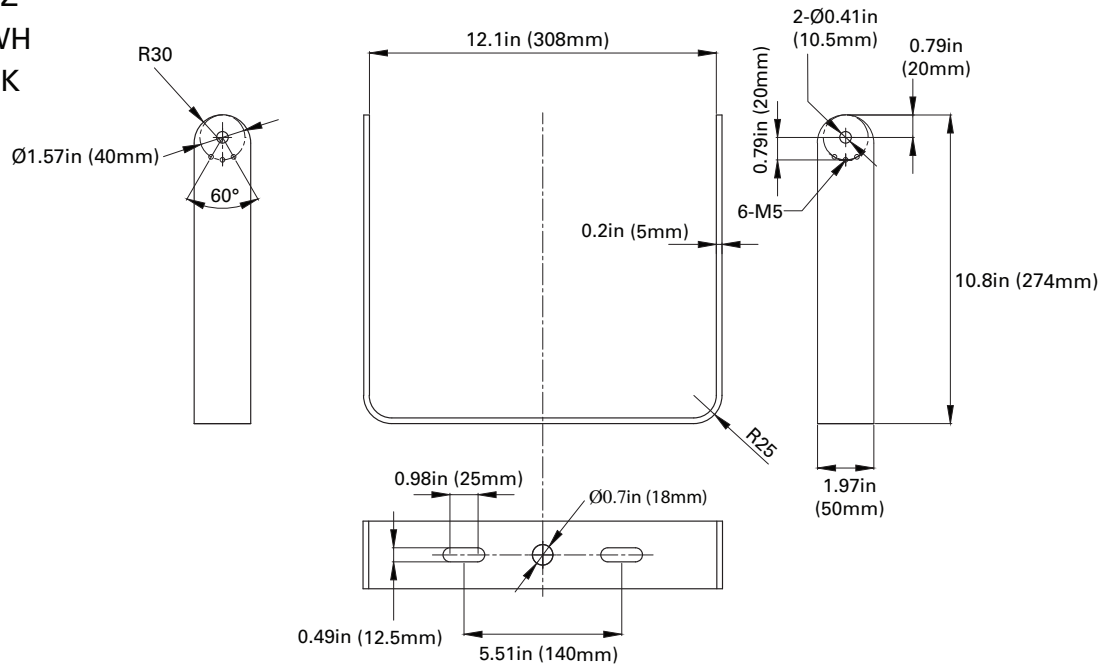

MOUNTINGS (Ordered Separately)

Yoke Mount 12"

P10456 MT-SAL/YK12/BZ

P10461 MT-SAL/YK12/WH

P10471 MT-SAL/YK12/BK