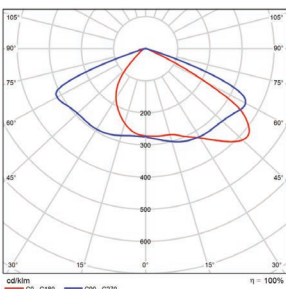

150 Watt - Type 3
DLC Premium

Illuminance at a Distance			
Center Beam fc	Beam Width		
2.5R	919 fc	4.7 ft	8.8 ft
5.0R	230 fc	9.3 ft	17.6 ft
7.5R	102 fc	14.0 ft	26.4 ft
10.0R	57.4 fc	18.7 ft	35.2 ft
12.5R	36.8 fc	23.3 ft	44.0 ft
15.0R	25.5 fc	28.0 ft	52.8 ft

■ Vert. Spread: 86.0°
■ Horiz. Spread: 120.8°