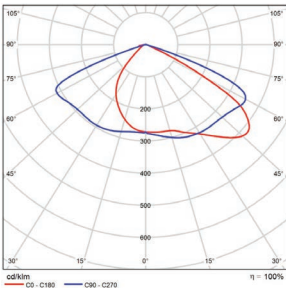

PHOTOMETRICS CHART

75 Watt - Type 3
DLC Premium

Illuminance at a Distance			
Center Beam fc	Beam Width		
2.5R	453 fc	4.7 ft	8.8 ft
5.0R	113 fc	9.3 ft	17.6 ft
7.5R	50.4 fc	14.0 ft	26.4 ft
10.0R	28.3 fc	18.7 ft	35.2 ft
12.5R	18.1 fc	23.3 ft	44.0 ft
15.0R	12.6 fc	28.0 ft	52.8 ft

■ Vert. Spread: 86.0°
■ Horiz. Spread: 120.8°

75 Watt - Type 4
DLC Premium

Illuminance at a Distance			
Center Beam fc	Beam Width		
2.5R	437 fc	6.7 ft	8.3 ft
5.0R	109 fc	13.3 ft	16.5 ft
7.5R	48.6 fc	20.0 ft	24.8 ft
10.0R	27.3 fc	26.7 ft	33.0 ft
12.5R	17.5 fc	33.4 ft	41.3 ft
15.0R	12.1 fc	40.0 ft	49.5 ft

■ Vert. Spread: 106.3°
■ Horiz. Spread: 117.6°

75 Watt - Type 5
DLC Premium

Illuminance at a Distance			
Center Beam fc	Beam Width		
2.5R	523 fc	11.3 ft	11.1 ft
5.0R	131 fc	22.6 ft	22.1 ft
7.5R	58.1 fc	33.9 ft	33.2 ft
10.0R	32.7 fc	45.2 ft	44.2 ft
12.5R	20.9 fc	56.5 ft	55.3 ft
15.0R	14.5 fc	67.9 ft	66.3 ft

■ Vert. Spread: 132.3°
■ Horiz. Spread: 131.3°

100 Watt - Type 3
DLC Premium

Illuminance at a Distance			
Center Beam fc	Beam Width		
2.5R	607 fc	4.7 ft	8.8 ft
5.0R	152 fc	9.3 ft	17.6 ft
7.5R	67.4 fc	14.0 ft	26.4 ft
10.0R	37.9 fc	18.7 ft	35.2 ft
12.5R	24.3 fc	23.3 ft	44.0 ft
15.0R	16.9 fc	28.0 ft	52.8 ft