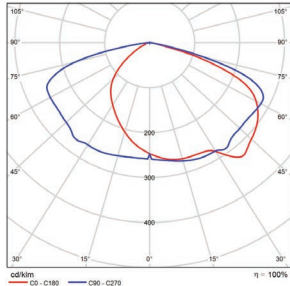

■ Vert. Spread: 106.3°
■ Horiz. Spread: 117.6°

150 Watt - Type 5
DLC Premium

Illuminance at a Distance			
Center Beam fc	Beam Width		
2.5R	1,000 fc	11.2 ft	11.3 ft
5.0R	250 fc	22.4 ft	22.7 ft
7.5R	111 fc	33.6 ft	34.0 ft
10.0R	62.5 fc	44.8 ft	45.3 ft
12.5R	40.0 fc	56.0 ft	56.6 ft
15.0R	27.8 fc	67.1 ft	68.0 ft

■ Vert. Spread: 131.9°
■ Horiz. Spread: 132.4°

PHOTOMETRICS CHART

240 Watt - Type 3
DLC Premium

	Center Beam fc	Beam Width
2.5R	1,407 fc	4.2 ft 8.3 ft
5.0R	352 fc	8.3 ft 16.7 ft
7.5R	156 fc	12.5 ft 25.0 ft
10.0R	87.9 fc	16.6 ft 33.3 ft
12.5R	56.3 fc	20.8 ft 41.7 ft
15.0R	39.1 fc	24.9 ft 50.0 ft

Vert. Spread: 79.4°
Horiz. Spread: 118.1°

240 Watt - Type 4
DLC Premium

	Center Beam fc	Beam Width
2.5R	1,340 fc	6.2 ft 8.9 ft
5.0R	335 fc	12.3 ft 17.9 ft
7.5R	149 fc	18.5 ft 26.8 ft
10.0R	83.7 fc	24.7 ft 35.7 ft
12.5R	53.6 fc	30.9 ft 44.6 ft
15.0R	37.2 fc	37.0 ft 53.6 ft