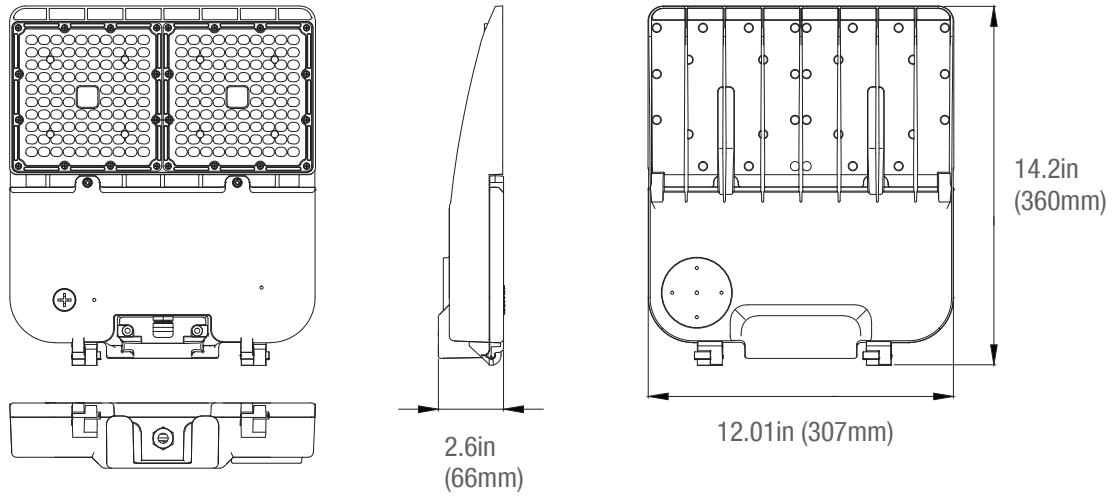

*Made to order

SLIM AREA LIGHT

WALL & AREA LUMINAIRES

ORDERING

*P= Premium DLC / *S = Standard DLC

Watts (W)	Ordering Code	Description	CCT (K)	Lumens (Lm)	Equiv. Wattage (W)	Color	IP66 Rated	DLC (S/P)
100	9623	FXSAL100/840/WH/T3	4000K	14,638	400	White	•	P
100	9624	FXSAL100/850/WH/T3	5000K	14,638	400	White	•	P
150	9625	FXSAL150/840/WH/T3	4000K	21,163	400-575	White	•	P
150	9626	FXSAL150/850/WH/T3	5000K	21,118	400-575	White	•	P
320	9629	FXSAL320/840/WH/T3	4000K	46,454	1000-1500	White	•	P
320	9630	FXSAL320/850/WH/T3	5000K	46,454	1000-1500	White	•	P
100	9650	FXSAL100/850/BK/T3	5000K	14,638	400	Black	•	P
150	9651	FXSAL150/850/BK/T3	5000K	21,118	400-575	Black	•	P

*Made to order

DIMENSIONS

75/100/150W
8.00-lbs

240/320W
15.50-lbs

MOUNTINGS (Ordered Separately)

Pole Mount 6"

P10453 MT-AL/PM6/BZ
P10458 MT-AL/PM6/WH
P10468 MT-AL/PM6/BK

Slip Fitter