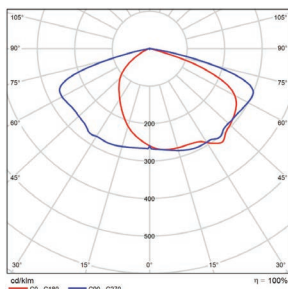

■ Vert. Spread: 106.3°
■ Horiz. Spread: 117.6°

100 Watt - Type 5
DLC Premium

Illuminance at a Distance			
Center Beam fc	Beam Width		
2.5R	690 fc	11.2 ft	11.3 ft
5.0R	172 fc	22.4 ft	22.7 ft
7.5R	76.6 fc	33.6 ft	34.0 ft
10.0R	43.1 fc	44.8 ft	45.3 ft
12.5R	27.6 fc	56.0 ft	56.6 ft
15.0R	19.2 fc	67.1 ft	68.0 ft

■ Vert. Spread: 131.9°
■ Horiz. Spread: 132.4°

150 Watt - Type 3
DLC Premium

Illuminance at a Distance			
Center Beam fc	Beam Width		
2.5R	919 fc	4.7 ft	8.8 ft
5.0R	230 fc	9.3 ft	17.6 ft
7.5R	102 fc	14.0 ft	26.4 ft
10.0R	57.4 fc	18.7 ft	35.2 ft
12.5R	36.8 fc	23.3 ft	44.0 ft
15.0R	25.5 fc	28.0 ft	52.8 ft

■ Vert. Spread: 86.0°
■ Horiz. Spread: 120.8°

150 Watt - Type 4
DLC Premium

Illuminance at a Distance			
Center Beam fc	Beam Width		
2.5R	886 fc	6.7 ft	8.3 ft
5.0R	222 fc	13.3 ft	16.5 ft
7.5R	98.4 fc	20.0 ft	24.8 ft
10.0R	55.4 fc	26.7 ft	33.0 ft
12.5R	35.4 fc	33.4 ft	41.3 ft
15.0R	24.6 fc	40.0 ft	49.5 ft