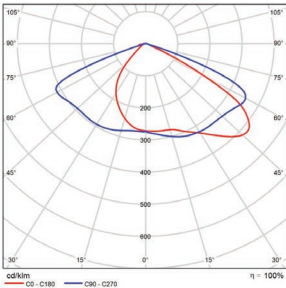

Angled Mount Bracket - 90°
P10364 MT-4WM2.5-190/BZ
(90° Angled Wall Mount with 2-3/8" Tenon)

Light Pole Cap
P10354 MT-4STC/BK
(4" Square Pole Cap)

Bullhorns with Triple -120°
P10358 MT-2.5RTBV2.5-3120/BZ
(Bullhorn with triple 2-3/8" Tenon-120°)

PHOTOMETRICS CHART

75 Watt - Type 3
DLC Premium

Illuminance at a Distance			
Center Beam fc	Beam Width		
2.5R	453 fc	4.7 ft	8.8 ft
5.0R	113 fc	9.3 ft	17.6 ft
7.5R	50.4 fc	14.0 ft	26.4 ft
10.0R	28.3 fc	18.7 ft	35.2 ft
12.5R	18.1 fc	23.3 ft	44.0 ft
15.0R	12.6 fc	28.0 ft	52.8 ft