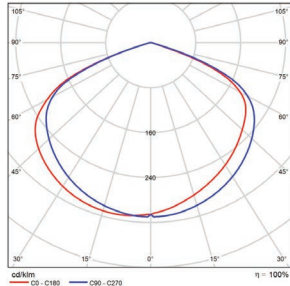

■ Vert. Spread: 131.9°
■ Horiz. Spread: 132.4°

PHOTOMETRICS CHART

240 Watt - Type 3
DLC Premium

	Center Beam fc	Beam Width
2.5R	1,407 fc	4.2 ft 8.3 ft
5.0R	352 fc	8.3 ft 16.7 ft
7.5R	156 fc	12.5 ft 25.0 ft
10.0R	87.9 fc	16.6 ft 33.3 ft
12.5R	56.3 fc	20.8 ft 41.7 ft
15.0R	39.1 fc	24.9 ft 50.0 ft

Vert. Spread: 79.4°
Horiz. Spread: 118.1°

240 Watt - Type 4
DLC Premium

	Center Beam fc	Beam Width
2.5R	1,340 fc	6.2 ft 8.9 ft
5.0R	335 fc	12.3 ft 17.9 ft
7.5R	149 fc	18.5 ft 26.8 ft
10.0R	83.7 fc	24.7 ft 35.7 ft
12.5R	53.6 fc	30.9 ft 44.6 ft
15.0R	37.2 fc	37.0 ft 53.6 ft

Vert. Spread: 102.0°
Horiz. Spread: 121.5°

240 Watt - Type 5
DLC Premium

	Center Beam fc	Beam Width
2.5R	1,688 fc	10.9 ft 10.9 ft
5.0R	422 fc	21.9 ft 21.8 ft
7.5R	188 fc	32.8 ft 32.7 ft
10.0R	106 fc	43.8 ft 43.5 ft
12.5R	67.5 fc	54.7 ft 54.4 ft
15.0R	46.9 fc	65.7 ft 65.3 ft