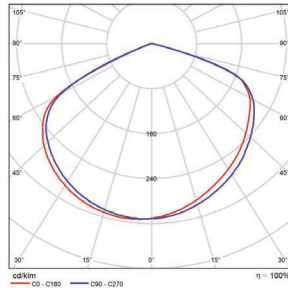

PHOTOMETRICS CHART

75 Watt - Type 3
DLC Premium

Illuminance at a Distance			
Center Beam fc	Beam Width		
2.5R	453 fc	4.7 ft	8.8 ft
5.0R	113 fc	9.3 ft	17.6 ft
7.5R	50.4 fc	14.0 ft	26.4 ft
10.0R	28.3 fc	18.7 ft	35.2 ft
12.5R	18.1 fc	23.3 ft	44.0 ft
15.0R	12.6 fc	28.0 ft	52.8 ft

■ Vert. Spread: 86.0°
■ Horiz. Spread: 120.8°

75 Watt - Type 4
DLC Premium

Illuminance at a Distance			
Center Beam fc	Beam Width		
2.5R	437 fc	6.7 ft	8.3 ft
5.0R	109 fc	13.3 ft	16.5 ft
7.5R	48.6 fc	20.0 ft	24.8 ft
10.0R	27.3 fc	26.7 ft	33.0 ft
12.5R	17.5 fc	33.4 ft	41.3 ft
15.0R	12.1 fc	40.0 ft	49.5 ft

■ Vert. Spread: 106.3°
■ Horiz. Spread: 117.6°

75 Watt - Type 5
DLC Premium

Illuminance at a Distance			
Center Beam fc	Beam Width		
2.5R	523 fc	11.3 ft	11.1 ft
5.0R	131 fc	22.6 ft	22.1 ft
7.5R	58.1 fc	33.9 ft	33.2 ft
10.0R	32.7 fc	45.2 ft	44.2 ft
12.5R	20.9 fc	56.5 ft	55.3 ft
15.0R	14.5 fc	67.9 ft	66.3 ft