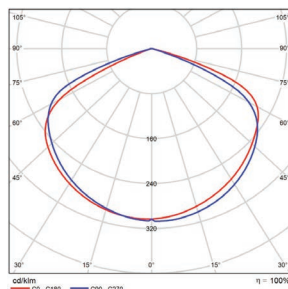

■ Vert. Spread: 106.3°
■ Horiz. Spread: 117.6°

100 Watt - Type 5
DLC Premium

Illuminance at a Distance			
Center Beam fc	Beam Width		
2.5R	690 fc	11.2 ft	11.3 ft
5.0R	172 fc	22.4 ft	22.7 ft
7.5R	76.6 fc	33.6 ft	34.0 ft
10.0R	43.1 fc	44.8 ft	45.3 ft
12.5R	27.6 fc	56.0 ft	56.6 ft
15.0R	19.2 fc	67.1 ft	68.0 ft

■ Vert. Spread: 131.9°
■ Horiz. Spread: 132.4°

150 Watt - Type 3
DLC Premium

Illuminance at a Distance			
Center Beam fc	Beam Width		
2.5R	919 fc	4.7 ft	8.8 ft
5.0R	230 fc	9.3 ft	17.6 ft
7.5R	102 fc	14.0 ft	26.4 ft
10.0R	57.4 fc	18.7 ft	35.2 ft
12.5R	36.8 fc	23.3 ft	44.0 ft
15.0R	25.5 fc	28.0 ft	52.8 ft

■ Vert. Spread: 86.0°
■ Horiz. Spread: 120.8°

150 Watt - Type 4
DLC Premium

Illuminance at a Distance			
Center Beam fc	Beam Width		
2.5R	886 fc	6.7 ft	8.3 ft
5.0R	222 fc	13.3 ft	16.5 ft
7.5R	98.4 fc	20.0 ft	24.8 ft
10.0R	55.4 fc	26.7 ft	33.0 ft
12.5R	35.4 fc	33.4 ft	41.3 ft
15.0R	24.6 fc	40.0 ft	49.5 ft

■ Vert. Spread: 106.3°
■ Horiz. Spread: 117.6°

150 Watt - Type 5
DLC Premium

Illuminance at a Distance			
Center Beam fc	Beam Width		
2.5R	1,000 fc	11.2 ft	11.3 ft
5.0R	250 fc	22.4 ft	22.7 ft
7.5R	111 fc	33.6 ft	34.0 ft
10.0R	62.5 fc	44.8 ft	45.3 ft
12.5R	40.0 fc	56.0 ft	56.6 ft
15.0R	27.8 fc	67.1 ft	68.0 ft