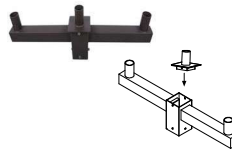

Square Pole Mount with Triple - 180°
P10361 MT-4STV2.5-3180/BZ
(4" Square Pole Mount with Triple 2-3/8" Tenon)