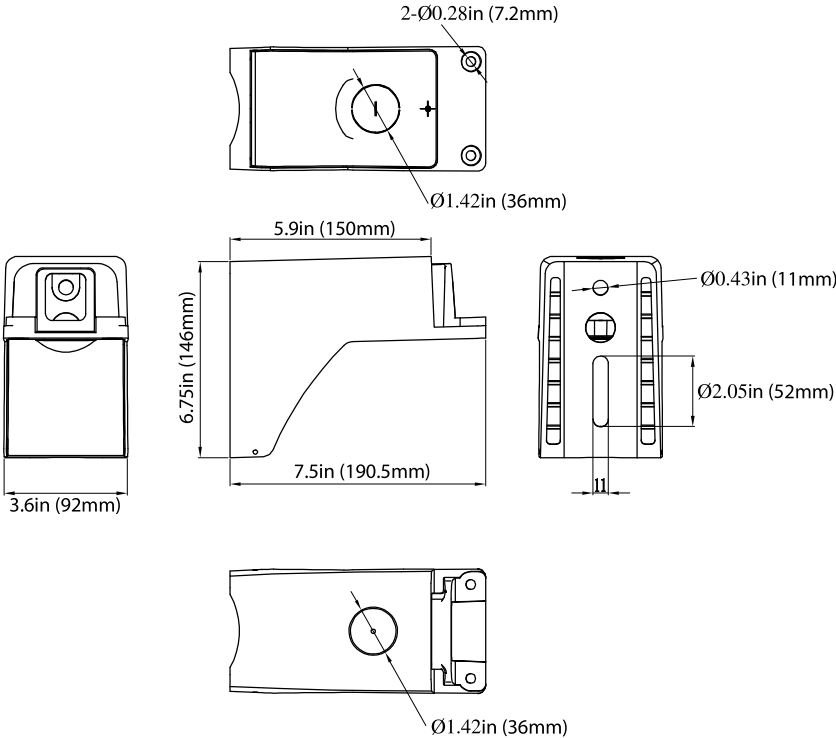

DIMENSIONS

75/100/150W
8.00-lbs

240/320W
15.50-lbs

MOUNTINGS (Ordered Separately)

Pole Mount 6"

- P10453 MT-AL/PM6/BZ
- P10458 MT-AL/PM6/WH
- P10468 MT-AL/PM6/BK

Slip Fitter

- P10455 MT-AL/SF/BZ
- P10460 MT-AL/SF/WH
- P10470 MT-AL/SF/BK