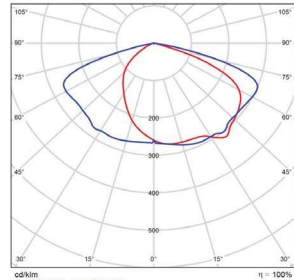

PHOTOMETRICS CHART

75 Watt - Type 3
DLC Premium

Center Beam fc	Beam Width	
2.5R	453 fc	4.7 ft 8.8 ft
5.0R	113 fc	9.3 ft 17.6 ft
7.5R	50.4 fc	14.0 ft 26.4 ft
10.0R	28.3 fc	18.7 ft 35.2 ft
12.5R	18.1 fc	23.3 ft 44.0 ft
15.0R	12.6 fc	28.0 ft 52.8 ft

Vert. Spread: 86.0°
Horiz. Spread: 120.8°

75 Watt - Type 4
DLC Premium

Center Beam fc	Beam Width	
2.5R	437 fc	6.7 ft 8.3 ft
5.0R	109 fc	13.3 ft 16.5 ft
7.5R	48.6 fc	20.0 ft 24.8 ft
10.0R	27.3 fc	26.7 ft 33.0 ft
12.5R	17.5 fc	33.4 ft 41.3 ft
15.0R	12.1 fc	40.0 ft 49.5 ft