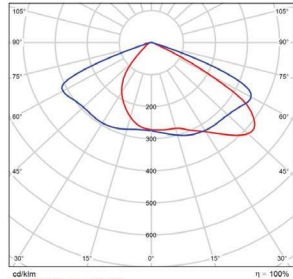

Vert. Spread: 86.0°
Horiz. Spread: 120.8°

75 Watt - Type 4
DLC Premium

Center Beam fc	Beam Width	
2.5R	437 fc	6.7 ft 8.3 ft
5.0R	109 fc	13.3 ft 16.5 ft
7.5R	48.6 fc	20.0 ft 24.8 ft
10.0R	27.3 fc	26.7 ft 33.0 ft
12.5R	17.5 fc	33.4 ft 41.3 ft
15.0R	12.1 fc	40.0 ft 49.5 ft

Vert. Spread: 106.3°
Horiz. Spread: 117.6°

100 Watt - Type 3
DLC Premium

Center Beam fc	Beam Width	
2.5R	607 fc	4.7 ft 8.8 ft
5.0R	152 fc	9.3 ft 17.6 ft
7.5R	67.4 fc	14.0 ft 26.4 ft
10.0R	37.9 fc	18.7 ft 35.2 ft
12.5R	24.3 fc	23.3 ft 44.0 ft
15.0R	16.9 fc	28.0 ft 52.8 ft

Vert. Spread: 86.0°
Horiz. Spread: 120.8°

100 Watt - Type 4
DLC Premium

Center Beam fc	Beam Width	
2.5R	585 fc	6.7 ft 8.3 ft
5.0R	146 fc	13.3 ft 16.5 ft
7.5R	65.0 fc	20.0 ft 24.8 ft
10.0R	36.6 fc	26.7 ft 33.0 ft
12.5R	23.4 fc	33.4 ft 41.3 ft
15.0R	16.3 fc	40.0 ft 49.5 ft

Vert. Spread: 106.3°
Horiz. Spread: 117.6°

150 Watt - Type 3
DLC Premium

Center Beam fc	Beam Width	
2.5R	919 fc	4.7 ft 8.8 ft
5.0R	230 fc	9.3 ft 17.6 ft
7.5R	102 fc	14.0 ft 26.4 ft
10.0R	57.4 fc	18.7 ft 35.2 ft
12.5R	36.8 fc	23.3 ft 44.0 ft
15.0R	25.5 fc	28.0 ft 52.8 ft