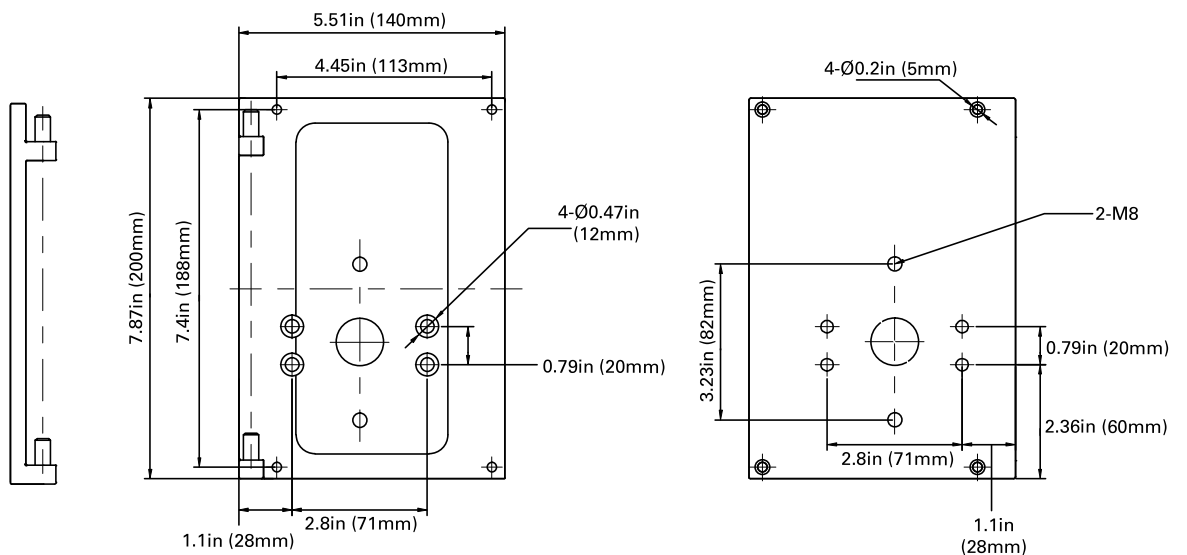

Wall Mount

- P10473 MT-AL/WM/BZ
- P10474 MT-AL/WM/WH
- P10475 MT-AL/WM/BK