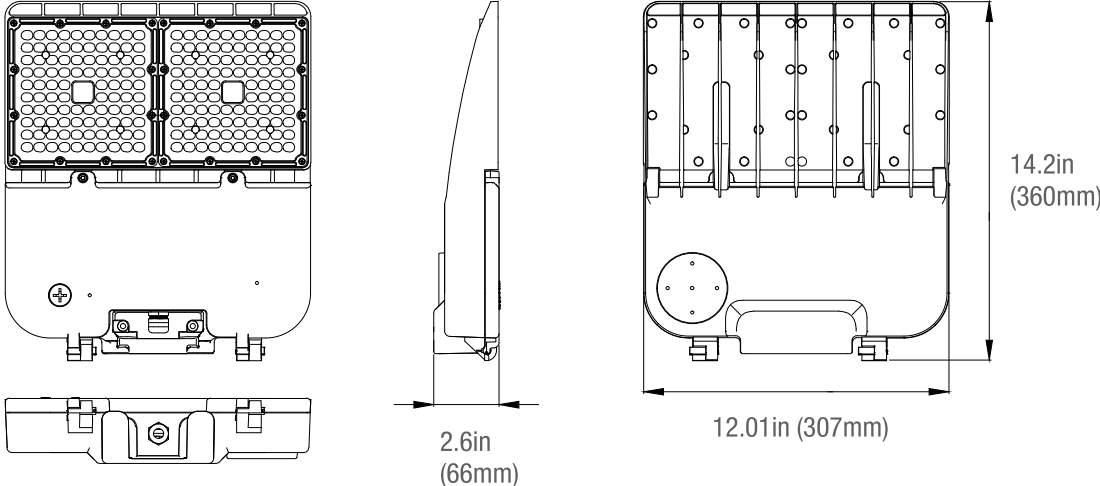

DIMENSIONS

75/100/150W
8.00-lbs

240/320W
15.50-lbs

MOUNTINGS (Ordered Separately)

Pole Mount 6"

- P10453 MT-AL/PM6/BZ
- P10458 MT-AL/PM6/WH
- P10468 MT-AL/PM6/BK

Slip Fitter

- P10455 MT-AL/SF/BZ
- P10460 MT-AL/SF/WH
- P10470 MT-AL/SF/BK