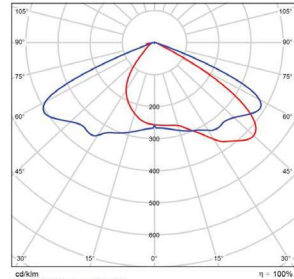

Vert. Spread: 86.0°
Horiz. Spread: 120.8°

100 Watt - Type 4
DLC Premium

Center Beam fc	Beam Width	
2.5R	585 fc	6.7 ft 8.3 ft
5.0R	146 fc	13.3 ft 16.5 ft
7.5R	65.0 fc	20.0 ft 24.8 ft
10.0R	36.6 fc	26.7 ft 33.0 ft
12.5R	23.4 fc	33.4 ft 41.3 ft
15.0R	16.3 fc	40.0 ft 49.5 ft

Vert. Spread: 106.3°
Horiz. Spread: 117.6°

150 Watt - Type 3
DLC Premium

Center Beam fc	Beam Width	
2.5R	919 fc	4.7 ft 8.8 ft
5.0R	230 fc	9.3 ft 17.6 ft
7.5R	102 fc	14.0 ft 26.4 ft
10.0R	57.4 fc	18.7 ft 35.2 ft
12.5R	36.8 fc	23.3 ft 44.0 ft
15.0R	25.5 fc	28.0 ft 52.8 ft

Vert. Spread: 86.0°
Horiz. Spread: 120.8°

150 Watt - Type 4
DLC Premium

Center Beam fc	Beam Width	
2.5R	885 fc	6.7 ft 8.3 ft
5.0R	222 fc	13.3 ft 16.5 ft
7.5R	98.4 fc	20.0 ft 24.8 ft
10.0R	55.4 fc	26.7 ft 33.0 ft
12.5R	35.4 fc	33.4 ft 41.3 ft
15.0R	24.6 fc	40.0 ft 49.5 ft

Vert. Spread: 106.3°
Horiz. Spread: 117.6°

240 Watt - Type 3
DLC Premium

Center Beam fc	Beam Width	
2.5R	1,407 fc	4.2 ft 8.3 ft
5.0R	352 fc	8.3 ft 16.7 ft
7.5R	156 fc	12.5 ft 25.0 ft
10.0R	87.9 fc	16.6 ft 33.3 ft
12.5R	56.3 fc	20.8 ft 41.7 ft
15.0R	39.1 fc	24.9 ft 50.0 ft