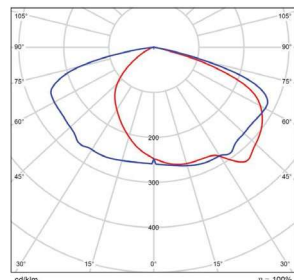

Vert. Spread: 106.3°
Horiz. Spread: 117.6°

240 Watt - Type 3
DLC Premium

Center Beam fc	Beam Width	
2.5R	1,407 fc	4.2 ft 8.3 ft
5.0R	352 fc	8.3 ft 16.7 ft
7.5R	156 fc	12.5 ft 25.0 ft
10.0R	87.9 fc	16.6 ft 33.3 ft
12.5R	56.3 fc	20.8 ft 41.7 ft
15.0R	39.1 fc	24.9 ft 50.0 ft

Vert. Spread: 79.4°
Horiz. Spread: 118.1°

240 Watt - Type 4
DLC Premium

Center Beam fc	Beam Width	
2.5R	1,340 fc	6.2 ft 8.9 ft
5.0R	335 fc	12.3 ft 17.9 ft
7.5R	149 fc	18.5 ft 26.8 ft
10.0R	83.7 fc	24.7 ft 35.7 ft
12.5R	53.6 fc	30.9 ft 44.6 ft
15.0R	37.2 fc	37.0 ft 53.6 ft

Vert. Spread: 102.0°
Horiz. Spread: 121.5°

320 Watt - Type 3
DLC Premium

Center Beam fc	Beam Width	
2.5R	1,864 fc	4.2 ft 8.3 ft
5.0R	466 fc	8.3 ft 16.7 ft
7.5R	207 fc	12.5 ft 25.0 ft
10.0R	116 fc	16.6 ft 33.3 ft
12.5R	74.5 fc	20.8 ft 41.7 ft
15.0R	51.8 fc	24.9 ft 50.0 ft

Vert. Spread: 79.4°
Horiz. Spread: 118.1°

320 Watt - Type 4
DLC Premium

Center Beam fc	Beam Width	
2.5R	1,775 fc	6.2 ft 8.9 ft
5.0R	444 fc	12.3 ft 17.9 ft
7.5R	197 fc	18.5 ft 26.8 ft
10.0R	111 fc	24.7 ft 35.7 ft
12.5R	71.0 fc	30.9 ft 44.6 ft
15.0R	49.3 fc	37.0 ft 53.6 ft