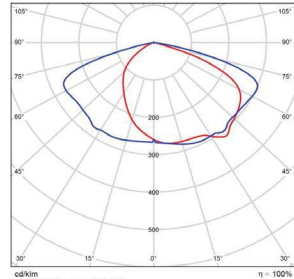

Vert. Spread: 106.3°
Horiz. Spread: 117.6°

100 Watt - Type 3
DLC Premium

Center Beam fc	Beam Width	
2.5R	607 fc	4.7 ft 8.8 ft
5.0R	152 fc	9.3 ft 17.6 ft
7.5R	67.4 fc	14.0 ft 26.4 ft
10.0R	37.9 fc	18.7 ft 35.2 ft
12.5R	24.3 fc	23.3 ft 44.0 ft
15.0R	16.9 fc	28.0 ft 52.8 ft

Vert. Spread: 86.0°
Horiz. Spread: 120.8°

100 Watt - Type 4
DLC Premium

Center Beam fc	Beam Width	
2.5R	585 fc	6.7 ft 8.3 ft
5.0R	146 fc	13.3 ft 16.5 ft
7.5R	65.0 fc	20.0 ft 24.8 ft
10.0R	36.6 fc	26.7 ft 33.0 ft
12.5R	23.4 fc	33.4 ft 41.3 ft
15.0R	16.3 fc	40.0 ft 49.5 ft

Vert. Spread: 106.3°
Horiz. Spread: 117.6°

150 Watt - Type 3
DLC Premium

Center Beam fc	Beam Width	
2.5R	919 fc	4.7 ft 8.8 ft
5.0R	230 fc	9.3 ft 17.6 ft
7.5R	102 fc	14.0 ft 26.4 ft
10.0R	57.4 fc	18.7 ft 35.2 ft
12.5R	36.8 fc	23.3 ft 44.0 ft
15.0R	25.5 fc	28.0 ft 52.8 ft

Vert. Spread: 86.0°
Horiz. Spread: 120.8°

150 Watt - Type 4
DLC Premium

Center Beam fc	Beam Width	
2.5R	885 fc	6.7 ft 8.3 ft
5.0R	222 fc	13.3 ft 16.5 ft
7.5R	98.4 fc	20.0 ft 24.8 ft
10.0R	55.4 fc	26.7 ft 33.0 ft
12.5R	35.4 fc	33.4 ft 41.3 ft
15.0R	24.6 fc	40.0 ft 49.5 ft