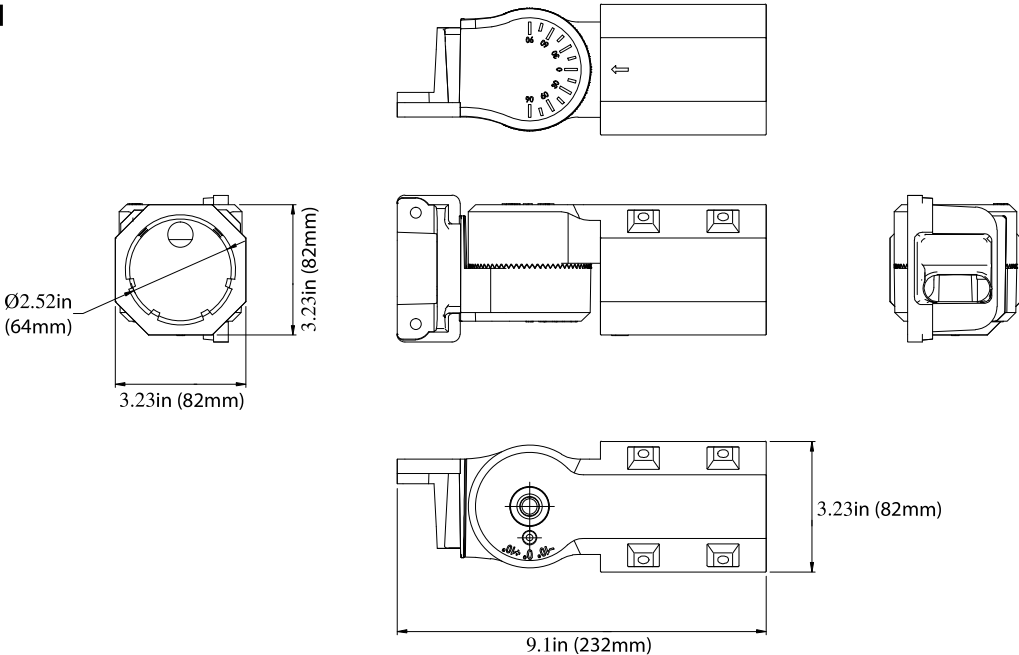

DIMENSIONS

75/100/150W
8.00-lbs

240/320W
15.50-lbs

MOUNTINGS (Ordered Separately)

Pole Mount 6"

- P10453 MT-AL/PM6/BZ
- P10458 MT-AL/PM6/WH
- P10468 MT-AL/PM6/BK

Slip Fitter

- P10455 MT-AL/SF/BZ
- P10460 MT-AL/SF/WH
- P10470 MT-AL/SF/BK