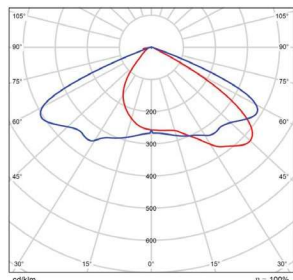

Vert. Spread: 86.0°
Horiz. Spread: 120.8°

150 Watt - Type 4
DLC Premium

Center Beam fc	Beam Width	
2.5R	885 fc	6.7 ft 8.3 ft
5.0R	222 fc	13.3 ft 16.5 ft
7.5R	98.4 fc	20.0 ft 24.8 ft
10.0R	55.4 fc	26.7 ft 33.0 ft
12.5R	35.4 fc	33.4 ft 41.3 ft
15.0R	24.6 fc	40.0 ft 49.5 ft

Vert. Spread: 106.3°
Horiz. Spread: 117.6°

240 Watt - Type 3
DLC Premium

Center Beam fc	Beam Width	
2.5R	1,407 fc	4.2 ft 8.3 ft
5.0R	352 fc	8.3 ft 16.7 ft
7.5R	156 fc	12.5 ft 25.0 ft
10.0R	87.9 fc	16.6 ft 33.3 ft
12.5R	56.3 fc	20.8 ft 41.7 ft
15.0R	39.1 fc	24.9 ft 50.0 ft

Vert. Spread: 79.4°
Horiz. Spread: 118.1°

240 Watt - Type 4
DLC Premium

Center Beam fc	Beam Width	
2.5R	1,340 fc	6.2 ft 8.9 ft
5.0R	335 fc	12.3 ft 17.9 ft
7.5R	149 fc	18.5 ft 26.8 ft
10.0R	83.7 fc	24.7 ft 35.7 ft
12.5R	53.6 fc	30.9 ft 44.6 ft
15.0R	37.2 fc	37.0 ft 53.6 ft

Vert. Spread: 102.0°
Horiz. Spread: 121.5°

320 Watt - Type 3
DLC Premium

Center Beam fc	Beam Width	
2.5R	1,864 fc	4.2 ft 8.3 ft
5.0R	466 fc	8.3 ft 16.7 ft
7.5R	207 fc	12.5 ft 25.0 ft
10.0R	116 fc	16.6 ft 33.3 ft
12.5R	74.5 fc	20.8 ft 41.7 ft
15.0R	51.8 fc	24.9 ft 50.0 ft