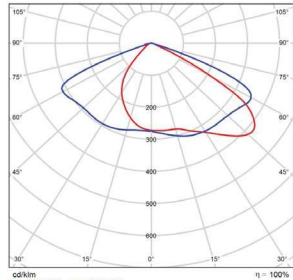

PHOTOMETRICS CHART

75 Watt - Type 3
DLC Premium

Center Beam fc	Beam Width	
2.5R	453 fc	4.7 ft 8.8 ft
5.0R	113 fc	9.3 ft 17.6 ft
7.5R	50.4 fc	14.0 ft 26.4 ft
10.0R	28.3 fc	18.7 ft 35.2 ft
12.5R	18.1 fc	23.3 ft 44.0 ft
15.0R	12.6 fc	28.0 ft 52.8 ft

Vert. Spread: 86.0°
Horiz. Spread: 120.8°

75 Watt - Type 4
DLC Premium

Center Beam fc	Beam Width	
2.5R	437 fc	6.7 ft 8.3 ft
5.0R	109 fc	13.3 ft 16.5 ft
7.5R	48.6 fc	20.0 ft 24.8 ft
10.0R	27.3 fc	26.7 ft 33.0 ft
12.5R	17.5 fc	33.4 ft 41.3 ft
15.0R	12.1 fc	40.0 ft 49.5 ft