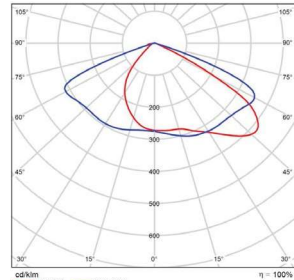

PHOTOMETRICS CHART

75 Watt - Type 3
DLC Premium

Center Beam fc	Beam Width	
2.5R	453 fc	4.7 ft 8.8 ft
5.0R	113 fc	9.3 ft 17.6 ft
7.5R	50.4 fc	14.0 ft 26.4 ft
10.0R	28.3 fc	18.7 ft 35.2 ft
12.5R	18.1 fc	23.3 ft 44.0 ft
15.0R	12.6 fc	28.0 ft 52.8 ft

Vert. Spread: 86.0°
Horiz. Spread: 120.8°

75 Watt - Type 4
DLC Premium

Center Beam fc	Beam Width	
2.5R	437 fc	6.7 ft 8.3 ft
5.0R	109 fc	13.3 ft 16.5 ft
7.5R	48.6 fc	20.0 ft 24.8 ft
10.0R	27.3 fc	26.7 ft 33.0 ft
12.5R	17.5 fc	33.4 ft 41.3 ft
15.0R	12.1 fc	40.0 ft 49.5 ft

Vert. Spread: 106.3°
Horiz. Spread: 117.6°

100 Watt - Type 3
DLC Premium

Center Beam fc	Beam Width	
2.5R	607 fc	4.7 ft 8.8 ft
5.0R	152 fc	9.3 ft 17.6 ft
7.5R	67.4 fc	14.0 ft 26.4 ft
10.0R	37.9 fc	18.7 ft 35.2 ft
12.5R	24.3 fc	23.3 ft 44.0 ft
15.0R	16.9 fc	28.0 ft 52.8 ft

Vert. Spread: 86.0°
Horiz. Spread: 120.8°

100 Watt - Type 4
DLC Premium

Center Beam fc	Beam Width	
2.5R	585 fc	6.7 ft 8.3 ft
5.0R	146 fc	13.3 ft 16.5 ft
7.5R	65.0 fc	20.0 ft 24.8 ft
10.0R	36.6 fc	26.7 ft 33.0 ft
12.5R	23.4 fc	33.4 ft 41.3 ft
15.0R	16.3 fc	40.0 ft 49.5 ft