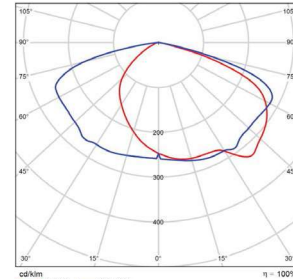

Vert. Spread: 106.3°
Horiz. Spread: 117.6°

150 Watt - Type 3
DLC Premium

Center Beam fc	Beam Width	
2.5R	919 fc	4.7 ft 8.8 ft
5.0R	230 fc	9.3 ft 17.6 ft
7.5R	102 fc	14.0 ft 26.4 ft
10.0R	57.4 fc	18.7 ft 35.2 ft
12.5R	36.8 fc	23.3 ft 44.0 ft
15.0R	25.5 fc	28.0 ft 52.8 ft

Vert. Spread: 86.0°
Horiz. Spread: 120.8°

150 Watt - Type 4
DLC Premium

Center Beam fc	Beam Width	
2.5R	885 fc	6.7 ft 8.3 ft
5.0R	222 fc	13.3 ft 16.5 ft
7.5R	98.4 fc	20.0 ft 24.8 ft
10.0R	55.4 fc	26.7 ft 33.0 ft
12.5R	35.4 fc	33.4 ft 41.3 ft
15.0R	24.6 fc	40.0 ft 49.5 ft

Vert. Spread: 106.3°
Horiz. Spread: 117.6°

240 Watt - Type 3
DLC Premium

Center Beam fc	Beam Width	
2.5R	1,407 fc	4.2 ft 8.3 ft
5.0R	352 fc	8.3 ft 16.7 ft
7.5R	156 fc	12.5 ft 25.0 ft
10.0R	87.9 fc	16.6 ft 33.3 ft
12.5R	56.3 fc	20.8 ft 41.7 ft
15.0R	39.1 fc	24.9 ft 50.0 ft

Vert. Spread: 79.4°
Horiz. Spread: 118.1°

240 Watt - Type 4
DLC Premium

Center Beam fc	Beam Width	
2.5R	1,340 fc	6.2 ft 8.9 ft
5.0R	335 fc	12.3 ft 17.9 ft
7.5R	149 fc	18.5 ft 26.8 ft
10.0R	83.7 fc	24.7 ft 35.7 ft
12.5R	53.6 fc	30.9 ft 44.6 ft
15.0R	37.2 fc	37.0 ft 53.6 ft