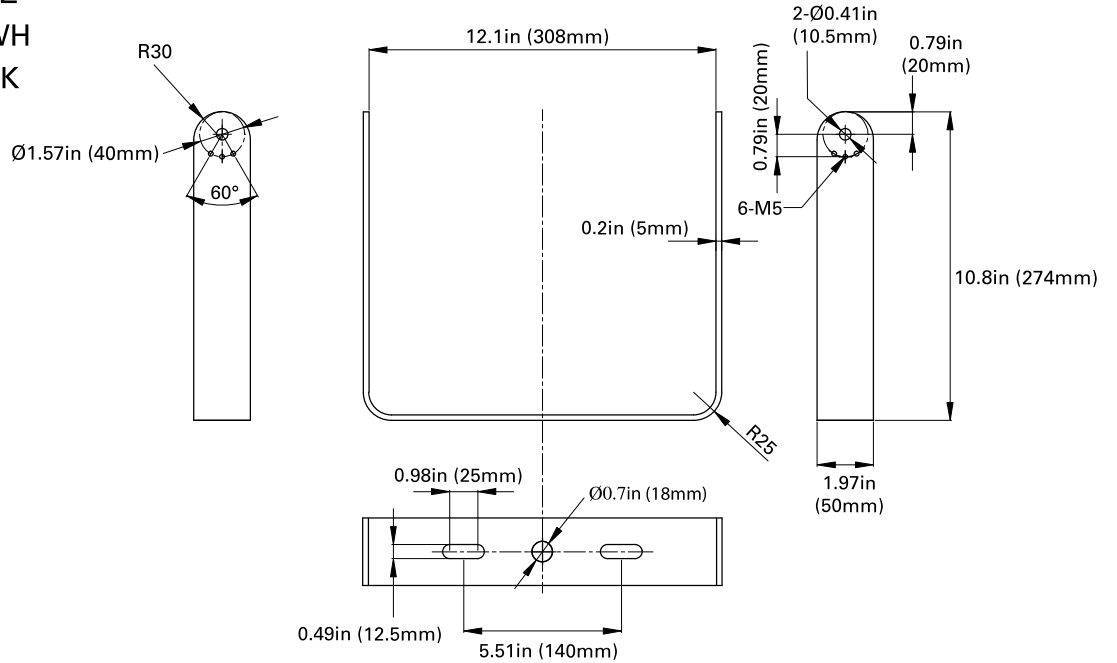

MOUNTINGS (Ordered Separately)

Yoke Mount 12"

- P10456 MT-SAL/YK12/BZ
- P10461 MT-SAL/YK12/WH
- P10471 MT-SAL/YK12/BK