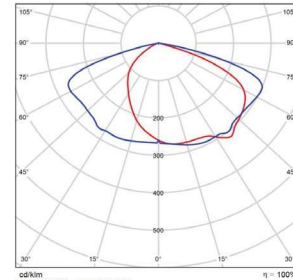

PHOTOMETRICS CHART

75 Watt - Type 3
DLC Premium

Center Beam fc	Beam Width	
2.5R	453 fc	4.7 ft 8.8 ft
5.0R	113 fc	9.3 ft 17.6 ft
7.5R	50.4 fc	14.0 ft 26.4 ft
10.0R	28.3 fc	18.7 ft 35.2 ft
12.5R	18.1 fc	23.3 ft 44.0 ft
15.0R	12.6 fc	28.0 ft 52.8 ft

Vert. Spread: 86.0°
Horiz. Spread: 120.8°

75 Watt - Type 4
DLC Premium

Center Beam fc	Beam Width	
2.5R	437 fc	6.7 ft 8.3 ft
5.0R	109 fc	13.3 ft 16.5 ft
7.5R	48.6 fc	20.0 ft 24.8 ft
10.0R	27.3 fc	26.7 ft 33.0 ft
12.5R	17.5 fc	33.4 ft 41.3 ft
15.0R	12.1 fc	40.0 ft 49.5 ft

Vert. Spread: 106.3°
Horiz. Spread: 117.6°

100 Watt - Type 3
DLC Premium

Center Beam fc	Beam Width	
2.5R	607 fc	4.7 ft 8.8 ft
5.0R	152 fc	9.3 ft 17.6 ft
7.5R	67.4 fc	14.0 ft 26.4 ft
10.0R	37.9 fc	18.7 ft 35.2 ft
12.5R	24.3 fc	23.3 ft 44.0 ft
15.0R	16.9 fc	28.0 ft 52.8 ft

Vert. Spread: 86.0°
Horiz. Spread: 120.8°

100 Watt - Type 4
DLC Premium

Center Beam fc	Beam Width	
2.5R	585 fc	6.7 ft 8.3 ft
5.0R	146 fc	13.3 ft 16.5 ft
7.5R	65.0 fc	20.0 ft 24.8 ft
10.0R	36.6 fc	26.7 ft 33.0 ft
12.5R	23.4 fc	33.4 ft 41.3 ft
15.0R	16.3 fc	40.0 ft 49.5 ft