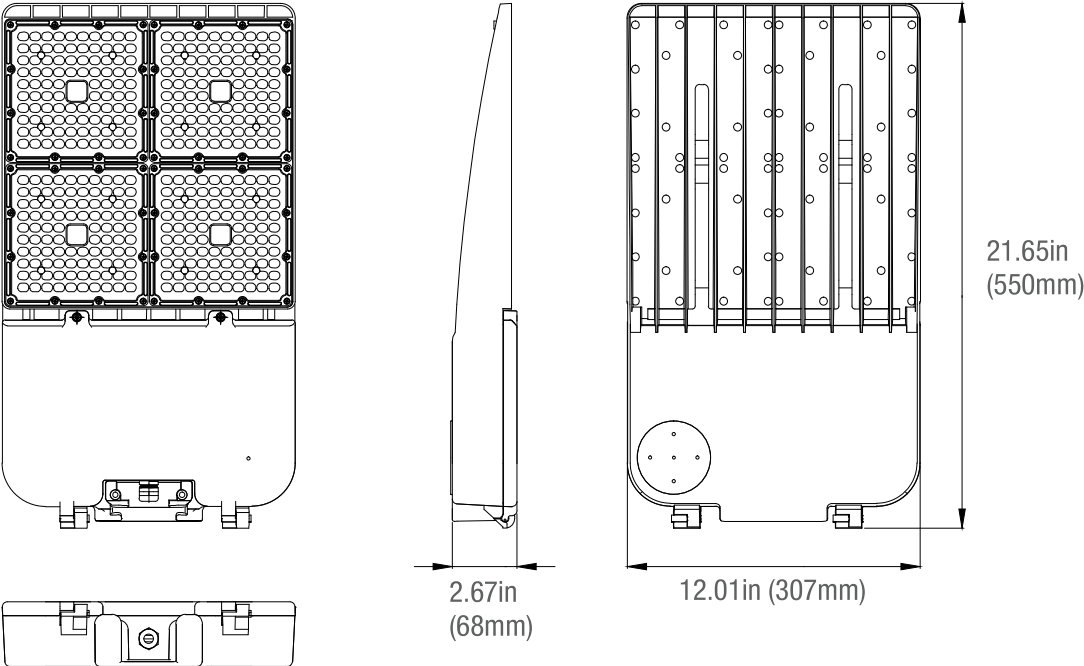

DIMENSIONS

75/100/150W
8.00-lbs

240/320W
15.50-lbs

MOUNTINGS (Ordered Separately)

Pole Mount 6"

- P10453 MT-AL/PM6/BZ
- P10458 MT-AL/PM6/WH
- P10468 MT-AL/PM6/BK

Slip Fitter

- P10455 MT-AL/SF/BZ
- P10460 MT-AL/SF/WH
- P10470 MT-AL/SF/BK