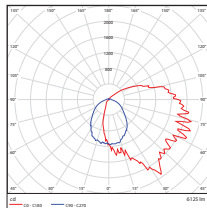

CCT3 100W
9.26-lbs

PHOTOMETRICS CHART

28 Watt
DLC Premium

| Center Beam fc | Beam Width |
|----------------|------------|
| 2.5ft | 136 f |
| 5.0ft | 34.0 f |
| 7.5ft | 15.1 f |
| 10.0ft | 8.50 f |
| 12.5ft | 5.44 f |
| 15.0ft | 3.78 f |

Vert. Spread: 114.8°
Horiz. Spread: 133.8°

38 Watt
DLC Premium

| Center Beam fc | Beam Width |
|----------------|------------|
| 2.5ft | 182 f |
| 5.0ft | 45.4 f |
| 7.5ft | 20.2 f |
| 10.0ft | 11.3 f |
| 12.5ft | 7.26 f |
| 15.0ft | 5.04 f |

Vert. Spread: 110.4°
Horiz. Spread: 110.3°

60 Watt
DLC Premium

| Center Beam fc | Beam Width |
|----------------|------------|
| 2.5ft | 284 f |
| 5.0ft | 71.1 f |
| 7.5ft | 31.6 f |
| 10.0ft | 17.8 f |
| 12.5ft | 11.4 f |
| 15.0ft | 7.90 f |