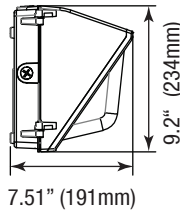

TRADITIONAL WALL PACK & CCT 3

WALL & AREA LUMINAIRES

DIMENSIONS

28W
5.51-lbs

38W
6.79-lbs

60W
6.86-lbs

CCT3 60W
6.86-lbs

80W
8.07-lbs

CCT3 100W
9.26-lbs

PHOTOMETRICS CHART

28 Watt
DLC Premium

| Center Beam fc | Beam Width |
|----------------|------------|
| 2.5ft | 136 f |
| 5.0ft | 34.0 f |
| 7.5ft | 15.1 f |
| 10.0ft | 8.50 f |
| 12.5ft | 5.44 f |
| 15.0ft | 3.78 f |