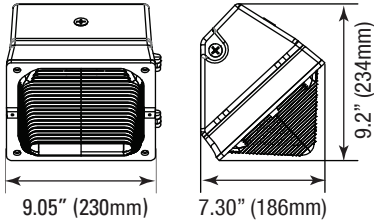

TRADITIONAL WALL PACK & CCT 3

WALL & AREA LUMINAIRES

DIMENSIONS

28W
5.51-lbs

38W
6.79-lbs

60W
6.86-lbs

CCT3 60W
6.86-lbs

80W
8.07-lbs

CCT3 100W
9.26-lbs

PHOTOMETRICS CHART

28 Watt
DLC Premium

| Center Beam fc | Beam Width |
|----------------|------------|
| 2.5ft | 136 f |
| 5.0ft | 34.0 f |
| 7.5ft | 15.1 f |
| 10.0ft | 8.50 f |
| 12.5ft | 5.44 f |
| 15.0ft | 3.78 f |