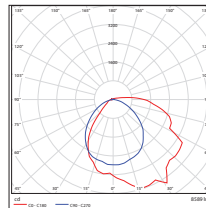

CCT3 100W
9.26-lbs

PHOTOMETRICS CHART

28 Watt
DLC Premium

| Center Beam fc | Beam Width |
|----------------|------------|
| 2.5ft | 136 f |
| 5.0ft | 34.0 f |
| 7.5ft | 15.1 f |
| 10.0ft | 8.50 f |
| 12.5ft | 5.44 f |
| 15.0ft | 3.78 f |

Vert. Spread: 114.8°
Horiz. Spread: 133.8°

38 Watt
DLC Premium

| Center Beam fc | Beam Width |
|----------------|------------|
| 2.5ft | 182 f |
| 5.0ft | 45.4 f |
| 7.5ft | 20.2 f |
| 10.0ft | 11.3 f |
| 12.5ft | 7.26 f |
| 15.0ft | 5.04 f |

Vert. Spread: 110.4°
Horiz. Spread: 110.3°

60 Watt
DLC Premium

| Center Beam fc | Beam Width |
|----------------|------------|
| 2.5ft | 284 f |
| 5.0ft | 71.1 f |
| 7.5ft | 31.6 f |
| 10.0ft | 17.8 f |
| 12.5ft | 11.4 f |
| 15.0ft | 7.90 f |

Vert. Spread: 103.4°
Horiz. Spread: 99.3°

80 Watt
DLC Premium

| Center Beam fc | Beam Width |
|----------------|------------|
| 2.5ft | 436 f |
| 5.0ft | 109 f |
| 7.5ft | 48.5 f |
| 10.0ft | 27.3 f |
| 12.5ft | 17.5 f |
| 15.0ft | 12.1 f |