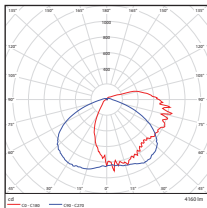

TRADITIONAL WALL PACK & CCT 3

WALL & AREA LUMINAIRES

DIMENSIONS

28W
5.51-lbs

38W
6.79-lbs

60W
6.86-lbs

CCT3 60W
6.86-lbs

80W
8.07-lbs

CCT3 100W
9.26-lbs

PHOTOMETRICS CHART

28 Watt
DLC Premium

| Center Beam fc | Beam Width |
|----------------|------------|
| 2.5ft | 136 f |
| 5.0ft | 34.0 f |
| 7.5ft | 15.1 f |
| 10.0ft | 8.50 f |
| 12.5ft | 5.44 f |
| 15.0ft | 3.78 f |

Vert. Spread: 114.8°
Horiz. Spread: 133.8°

38 Watt
DLC Premium

| Center Beam fc | Beam Width |
|----------------|------------|
| 2.5ft | 182 f |
| 5.0ft | 45.4 f |
| 7.5ft | 20.2 f |
| 10.0ft | 11.3 f |
| 12.5ft | 7.26 f |
| 15.0ft | 5.04 f |