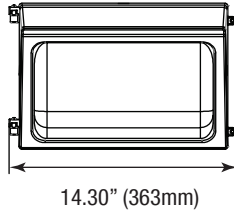

TRADITIONAL WALL PACK & CCT 3

WALL & AREA LUMINAIRES

DIMENSIONS

28W
5.51-lbs

38W
6.79-lbs

60W
6.86-lbs

CCT3 60W
6.86-lbs

80W
8.07-lbs

CCT3 100W
9.26-lbs

PHOTOMETRICS CHART

28 Watt
DLC Premium

| Center Beam fc | Beam Width |
|----------------|------------|
| 2.5ft | 136 f |
| 5.0ft | 34.0 f |
| 7.5ft | 15.1 f |
| 10.0ft | 8.50 f |
| 12.5ft | 5.44 f |
| 15.0ft | 3.78 f |