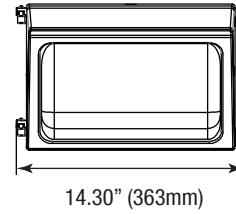

TRADITIONAL WALL PACK & CCT 3

WALL & AREA LUMINAIRES

DIMENSIONS

28W
5.51-lbs

38W
6.79-lbs

60W
6.86-lbs

CCT3 60W
6.86-lbs

80W
8.07-lbs

CCT3 100W
9.26-lbs

PHOTOMETRICS CHART

28 Watt
DLC Premium

| Center Beam fc | Beam Width |
|----------------|------------|
| 2.5ft | 136 f |
| 5.0ft | 34.0 f |
| 7.5ft | 15.1 f |
| 10.0ft | 8.50 f |
| 12.5ft | 5.44 f |
| 15.0ft | 3.78 f |