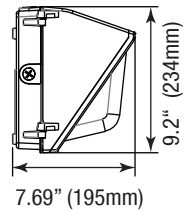

TRADITIONAL WALL PACK & CCT 3

WALL & AREA LUMINAIRES

DIMENSIONS

28W
5.51-lbs

38W
6.79-lbs

60W
6.86-lbs

CCT3 60W
6.86-lbs

80W
8.07-lbs

CCT3 100W
9.26-lbs

PHOTOMETRICS CHART

28 Watt
DLC Premium

| Center Beam fc | Beam Width |
|----------------|------------|
| 2.5ft | 136 f |
| 5.0ft | 34.0 f |
| 7.5ft | 15.1 f |
| 10.0ft | 8.50 f |
| 12.5ft | 5.44 f |
| 15.0ft | 3.78 f |