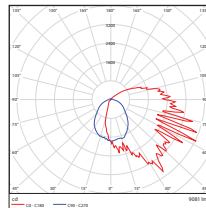

CCT3 100W
9.26-lbs

PHOTOMETRICS CHART

28 Watt
DLC Premium

| Center Beam fc | Beam Width |
|----------------|------------|
| 2.5ft | 136 f |
| 5.0ft | 34.0 f |
| 7.5ft | 15.1 f |
| 10.0ft | 8.50 f |
| 12.5ft | 5.44 f |
| 15.0ft | 3.78 f |

Vert. Spread: 114.8°
Horiz. Spread: 133.8°

38 Watt
DLC Premium

| Center Beam fc | Beam Width |
|----------------|------------|
| 2.5ft | 182 f |
| 5.0ft | 45.4 f |
| 7.5ft | 20.2 f |
| 10.0ft | 11.3 f |
| 12.5ft | 7.26 f |
| 15.0ft | 5.04 f |

Vert. Spread: 110.4°
Horiz. Spread: 110.3°

60 Watt
DLC Premium

| Center Beam fc | Beam Width |
|----------------|------------|
| 2.5ft | 284 f |
| 5.0ft | 71.1 f |
| 7.5ft | 31.6 f |
| 10.0ft | 17.8 f |
| 12.5ft | 11.4 f |
| 15.0ft | 7.90 f |

Vert. Spread: 103.4°
Horiz. Spread: 99.3°

80 Watt
DLC Premium

| Center Beam fc | Beam Width |
|----------------|------------|
| 2.5ft | 436 f |
| 5.0ft | 109 f |
| 7.5ft | 48.5 f |
| 10.0ft | 27.3 f |
| 12.5ft | 17.5 f |
| 15.0ft | 12.1 f |