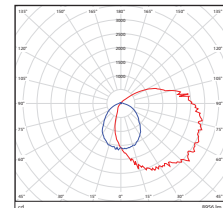

Vert. Spread: 114.8°
Horiz. Spread: 133.8°

38 Watt
DLC Premium

| Center Beam fc | Beam Width |
|----------------|------------|
| 2.5ft | 182 f |
| 5.0ft | 45.4 f |
| 7.5ft | 20.2 f |
| 10.0ft | 11.3 f |
| 12.5ft | 7.26 f |
| 15.0ft | 5.04 f |

Vert. Spread: 110.4°
Horiz. Spread: 110.3°

60 Watt
DLC Premium

| Center Beam fc | Beam Width |
|----------------|------------|
| 2.5ft | 284 f |
| 5.0ft | 71.1 f |
| 7.5ft | 31.6 f |
| 10.0ft | 17.8 f |
| 12.5ft | 11.4 f |
| 15.0ft | 7.90 f |

Vert. Spread: 103.4°
Horiz. Spread: 99.3°

80 Watt
DLC Premium

| Center Beam fc | Beam Width |
|----------------|------------|
| 2.5ft | 436 f |
| 5.0ft | 109 f |
| 7.5ft | 48.5 f |
| 10.0ft | 27.3 f |
| 12.5ft | 17.5 f |
| 15.0ft | 12.1 f |

Vert. Spread: 107.5°
Horiz. Spread: 98.5°

28/38/60 Watt (CCT)
DLC Premium

| Center Beam fc | Beam Width |
|----------------|------------|
| 2.5ft | 254 f |
| 5.0ft | 63.4 f |
| 7.5ft | 28.2 f |
| 10.0ft | 15.8 f |
| 12.5ft | 10.1 f |
| 15.0ft | 7.04 f |