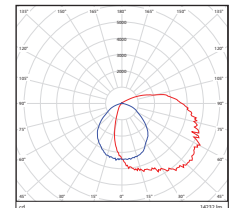

Vert. Spread: 110.4°
Horiz. Spread: 110.3°

60 Watt
DLC Premium

| Center Beam fc | Beam Width |
|----------------|------------|
| 2.5ft | 284 f |
| 5.0ft | 71.1 f |
| 7.5ft | 31.6 f |
| 10.0ft | 17.8 f |
| 12.5ft | 11.4 f |
| 15.0ft | 7.90 f |

Vert. Spread: 103.4°
Horiz. Spread: 99.3°

80 Watt
DLC Premium

| Center Beam fc | Beam Width |
|----------------|------------|
| 2.5ft | 436 f |
| 5.0ft | 109 f |
| 7.5ft | 48.5 f |
| 10.0ft | 27.3 f |
| 12.5ft | 17.5 f |
| 15.0ft | 12.1 f |

Vert. Spread: 107.5°
Horiz. Spread: 98.5°

28/38/60 Watt (CCT)
DLC Premium

| Center Beam fc | Beam Width |
|----------------|------------|
| 2.5ft | 254 f |
| 5.0ft | 63.4 f |
| 7.5ft | 28.2 f |
| 10.0ft | 15.8 f |
| 12.5ft | 10.1 f |
| 15.0ft | 7.04 f |

Vert. Spread: 107.3°
Horiz. Spread: 106.7°

60/80/100 Watt (CCT)
DLC Premium

| Center Beam fc | Beam Width |
|----------------|------------|
| 2.5ft | 540 f |
| 5.0ft | 137 f |
| 7.5ft | 60.0 f |
| 10.0ft | 34.3 f |
| 12.5ft | 21.9 f |
| 15.0ft | 15.2 f |