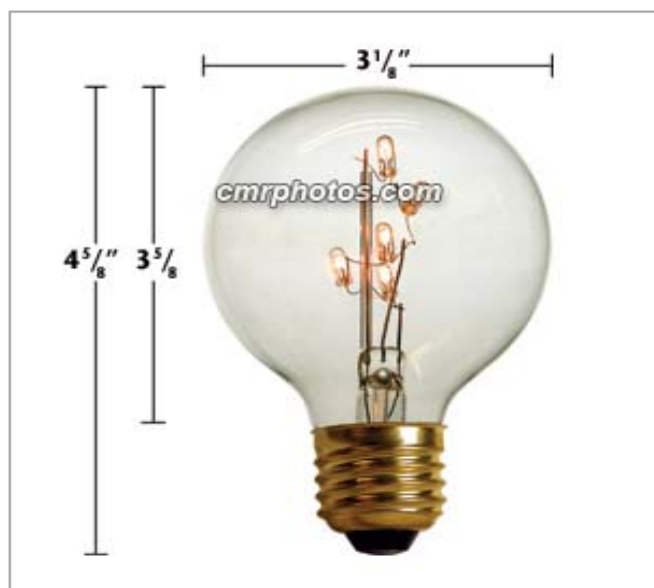

## 5WT G25 E-27 BASE BITSY BULB

### Product Description:

5W G25 E-27 BRASS BASE BITSY BULB

### Features:

- E-27 Brass Base
- 
- 100 G25(3 1/8inch Dia) Globe Bitsy Bulbs to master case
- Case weight 30lbs
- Measurements 26 x 17 x 15 inches
- 120 Volt 5 Watt
- Tested 40000 hour average burn life
- Clear only-No Colors
- Minimal Power Consumption
- Extremely Durable
- Ideal for Lobbies, Dining areas & Lounges