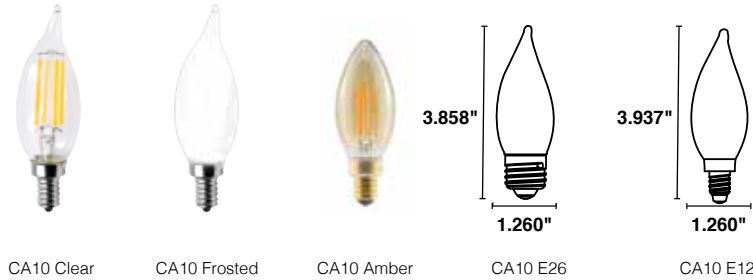

ProLED®

Filament LED Series

Product #: _____ Type: _____
Project: _____ Date: _____
Comments: _____ Initials: _____