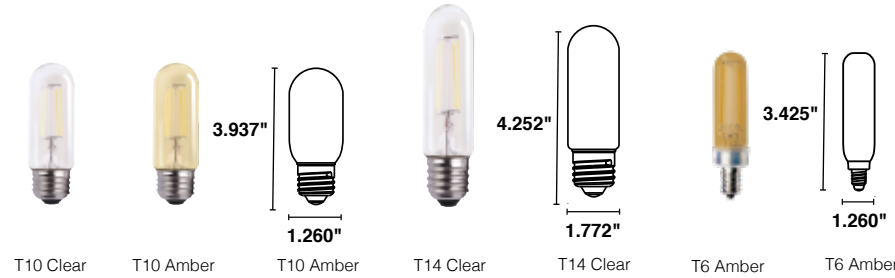

CA10 Clear CA10 Frosted CA10 Amber CA10 E26 CA10 E12

T10 Clear T10 Amber T10 Amber T14 Clear T14 Clear T6 Amber T6 Amber